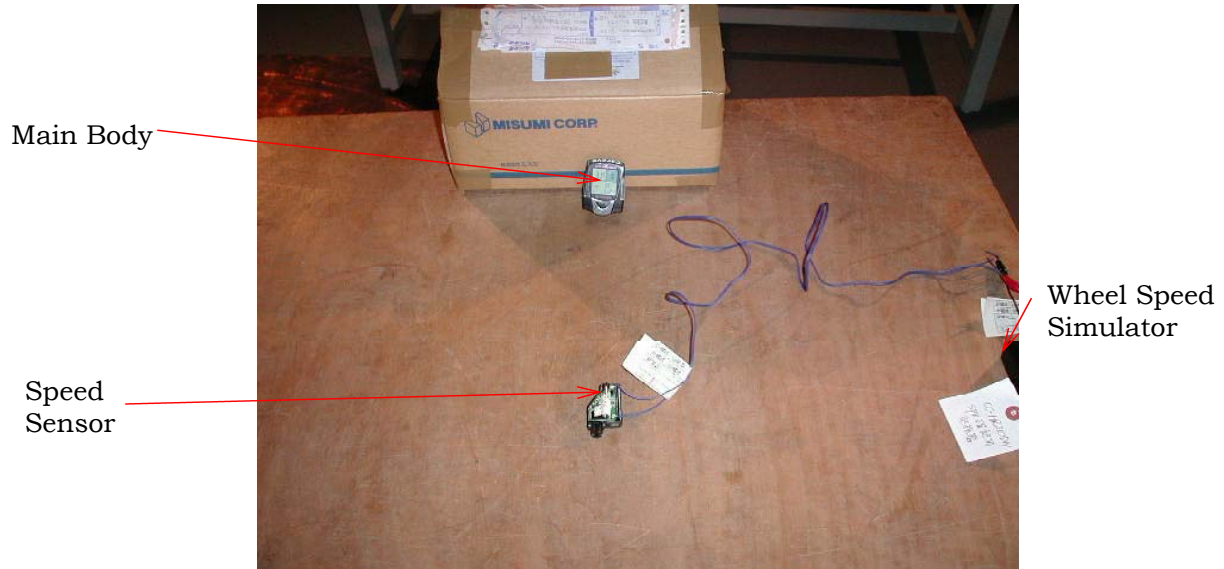

**Test-Setup (Photographs) at worst case**

Radiated Emission 9kHz - 1000MHz:

Main Body and Speed Sensor

Main Body and Heart Rate Sensor