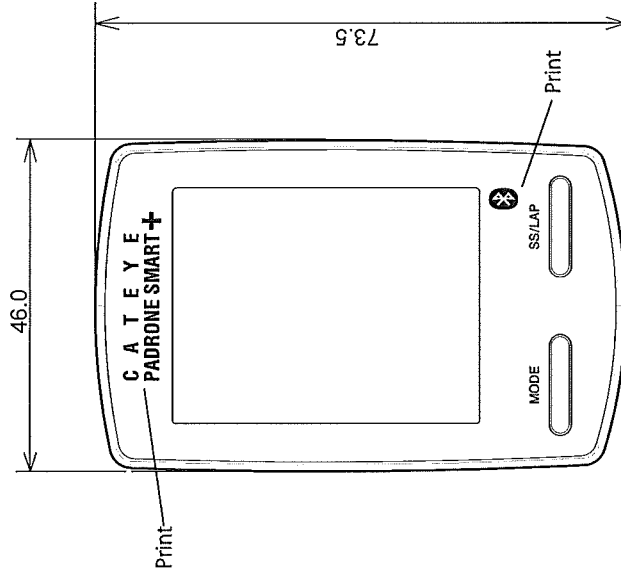

CC-SC100B PADRONE SMART+

Label

Print

Size:H=1.25mm