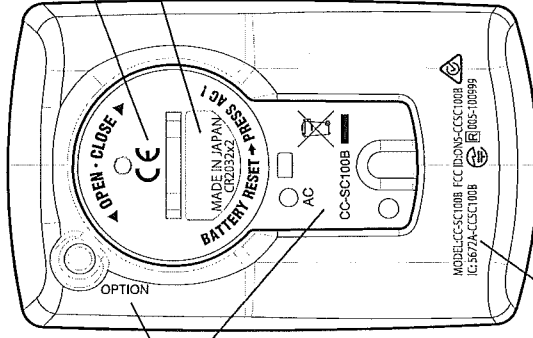

CC-SC100B PADRONE SMART+

Label

Print

Size:H=1.25mm