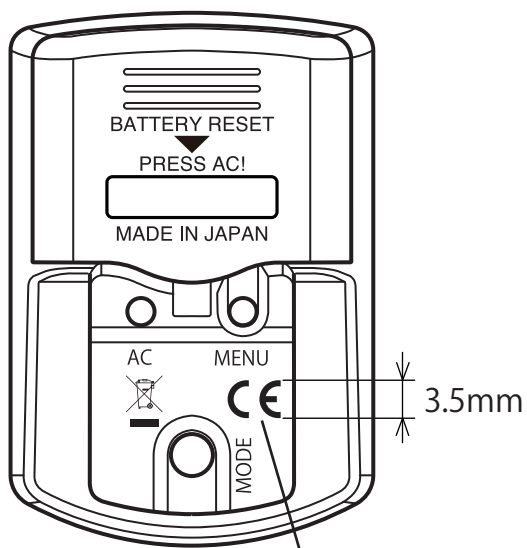

RD500B STRADA SMART

- Label

(enlarged view : 150%)

Emboss

Print
Size: H=1.25mm