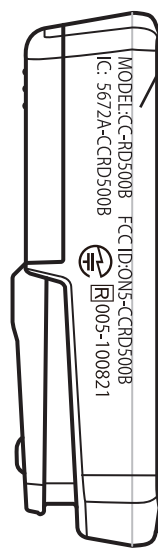

RD500B STRADA SMART

- Label

(enlarged view : 150%)

Emboss

Print
Size: H=1.25mm