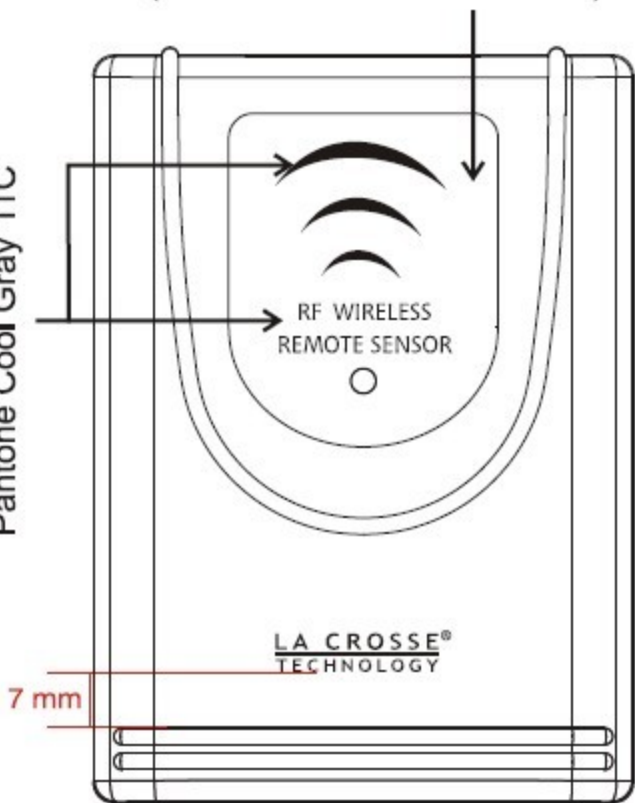

LENS COLOR : Silver
(silk screen on the back side)

Silk screen color :
Pantone Cool Gray 11C

Logo size:21x5mm

Logo Silkscreen color:black

SCREEN COLOR : BLACK

FCC ID: OMO TX186

Made In China

TX186