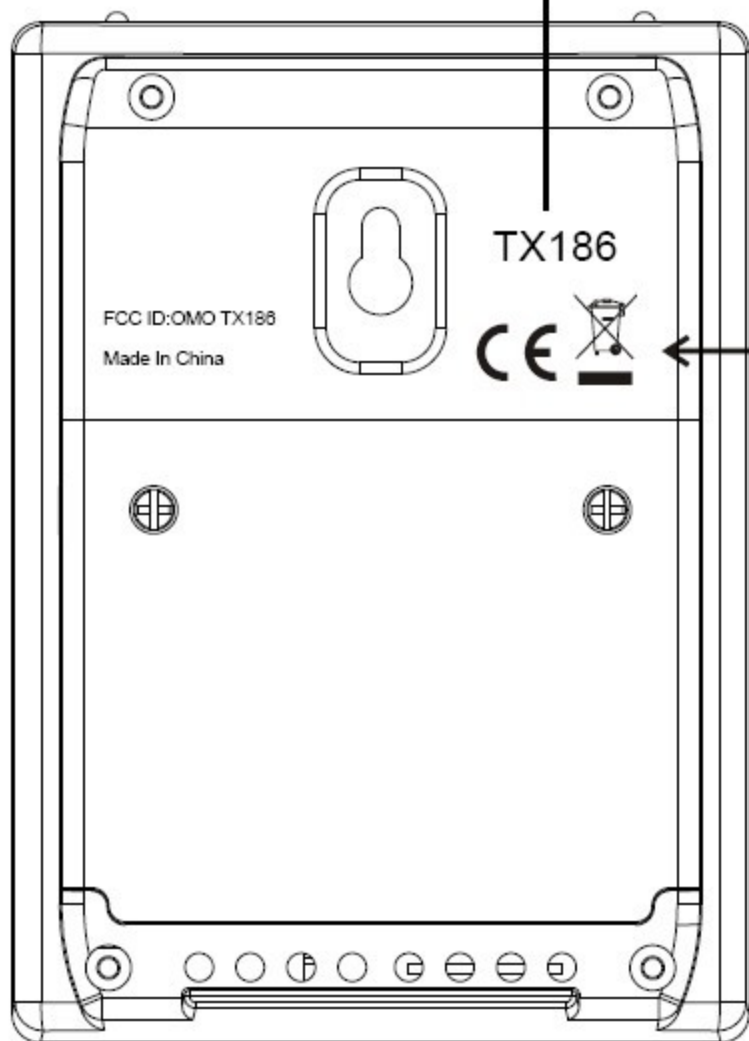

LENS COLOR : Silver
(silk screen on the back side)

Silk screen color :
Pantone Cool Gray 11C

Logo size:21x5mm

Logo Silkscreen color:black

SCREEN COLOR : BLACK

FCC ID: OMO TX186

Made In China

TX186