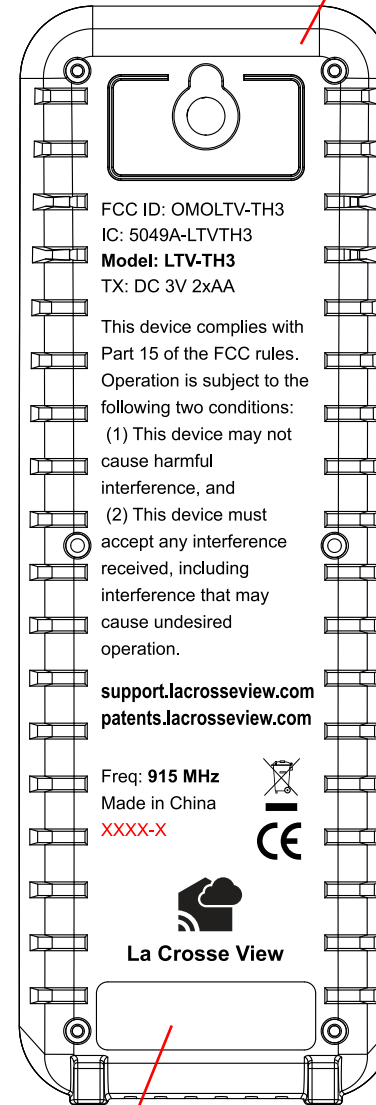

LTV-TH3 Silkscreen

Gloss white plastic
Front case

Gloss white plastic
battery cover

Mold texture grey plastic
Pantone 429C

La Crosse View
Barcode

Update Factory date code
when available