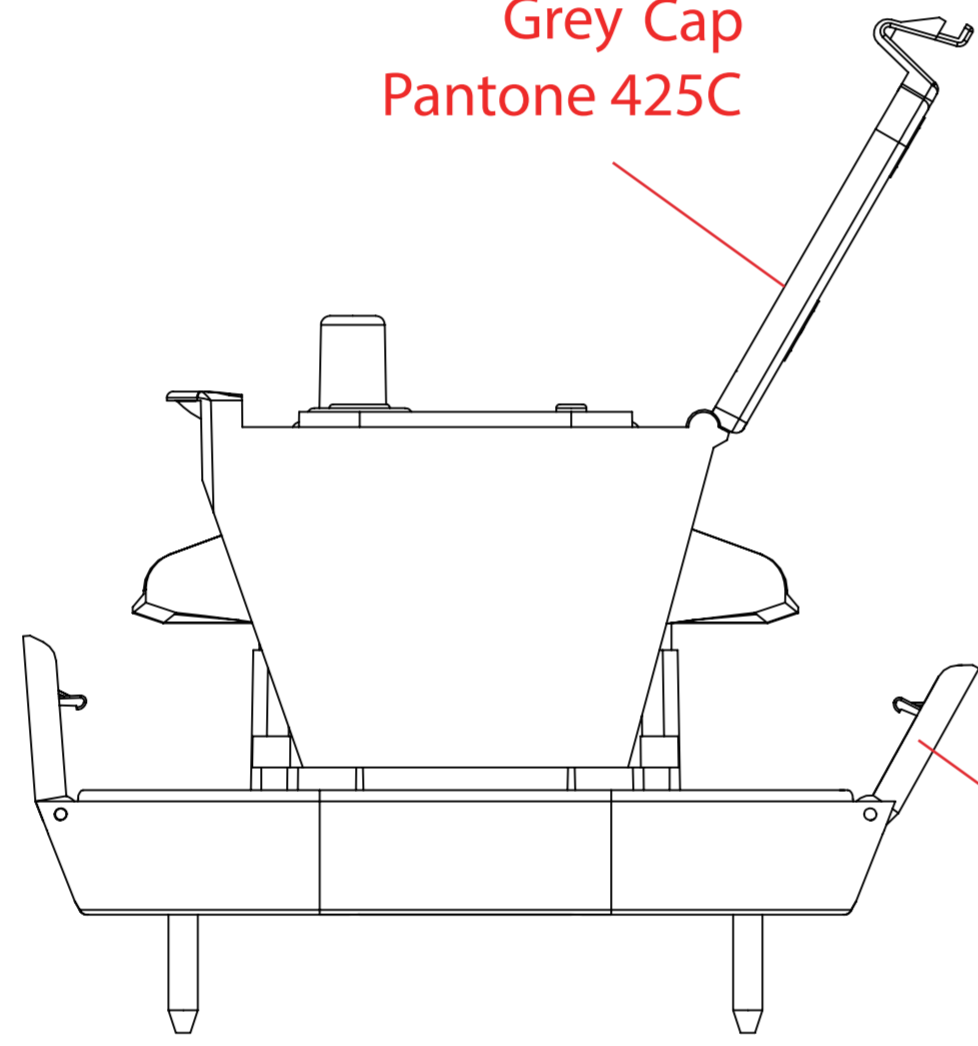

Gloss Pantone 425C
Tipper

Mold Texture
Grey Cap
Pantone 425C

Embossed

Silkscreen - COOL GRAY 3C

Translucent Plastic
Gloss Black
Funnel

Gloss White
Middle Case

2 Mold Texture
Grey Clips
Pantone 425C

Barcode Sticker

Mold Texture
Grey Base
Pantone 425C

Silkscreen - COOL GRAY 11C

Embossed

The text is very small, but
it fits. Try to make it as
visible as possible