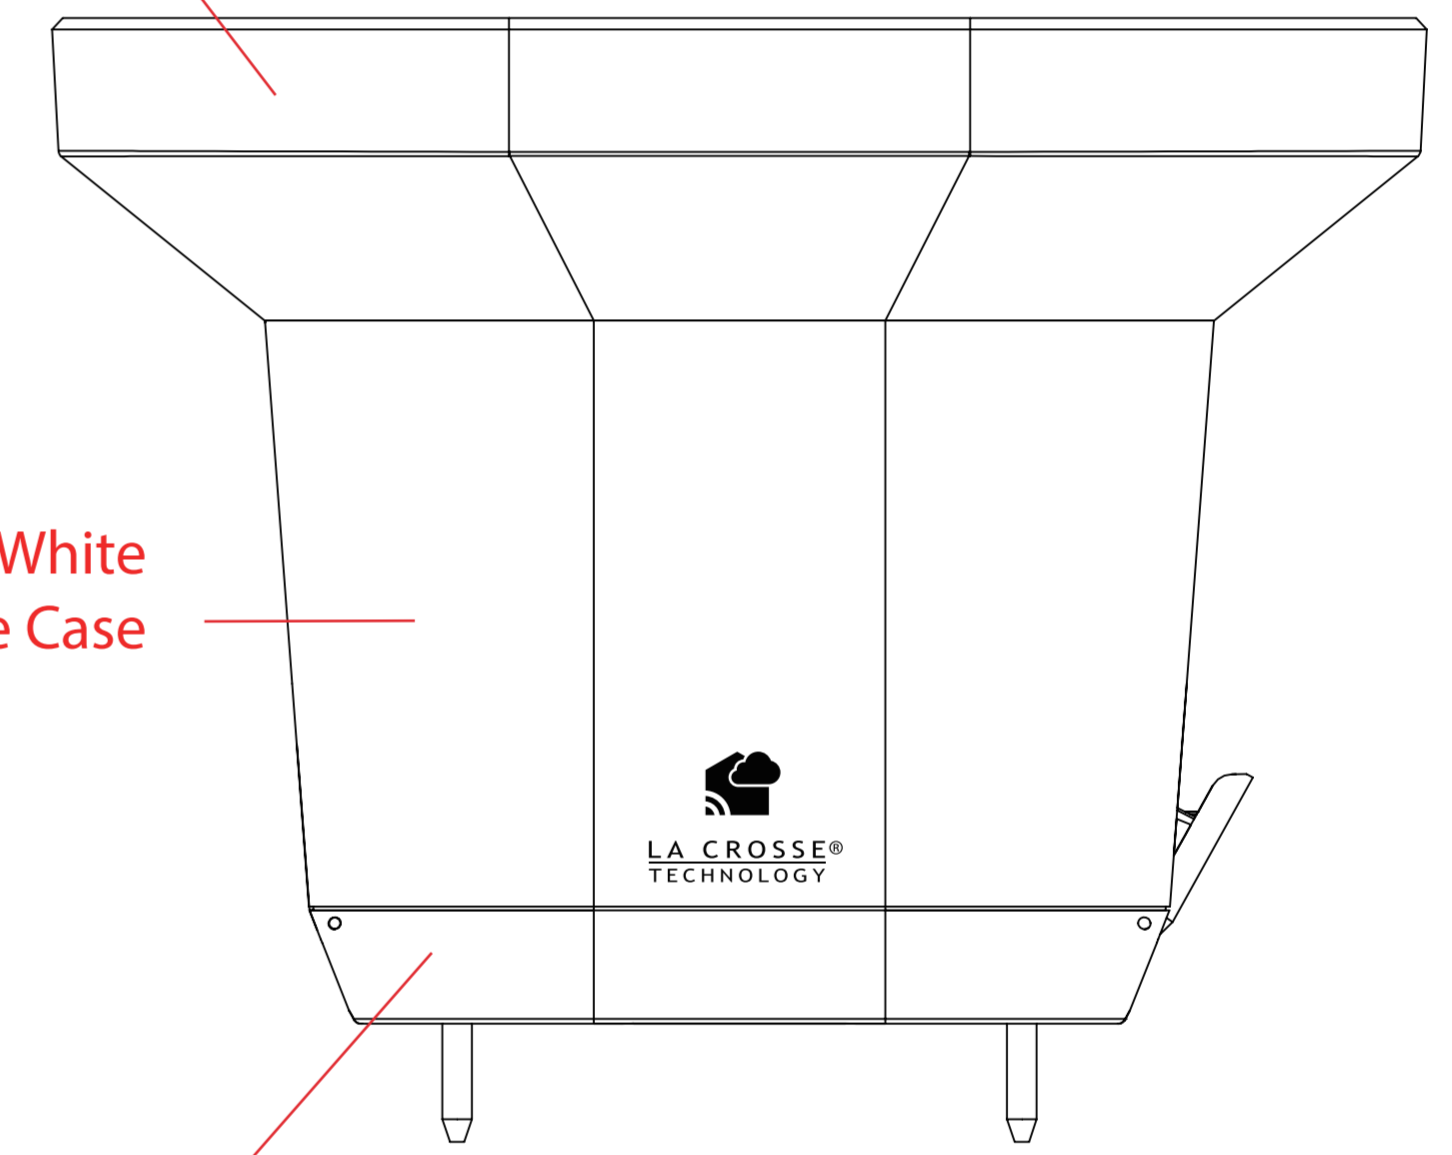

Gloss Pantone 425C
Tipper

Mold Texture
Grey Cap
Pantone 425C

Embossed

Silkscreen - COOL GRAY 3C

Translucent Plastic
Gloss Black
Funnel

Gloss White
Middle Case

2 Mold Texture
Grey Clips
Pantone 425C

Barcode Sticker

Mold Texture
Grey Base
Pantone 425C

Silkscreen - COOL GRAY 11C

Embossed

The text is very small, but
it fits. Try to make it as
visible as possible