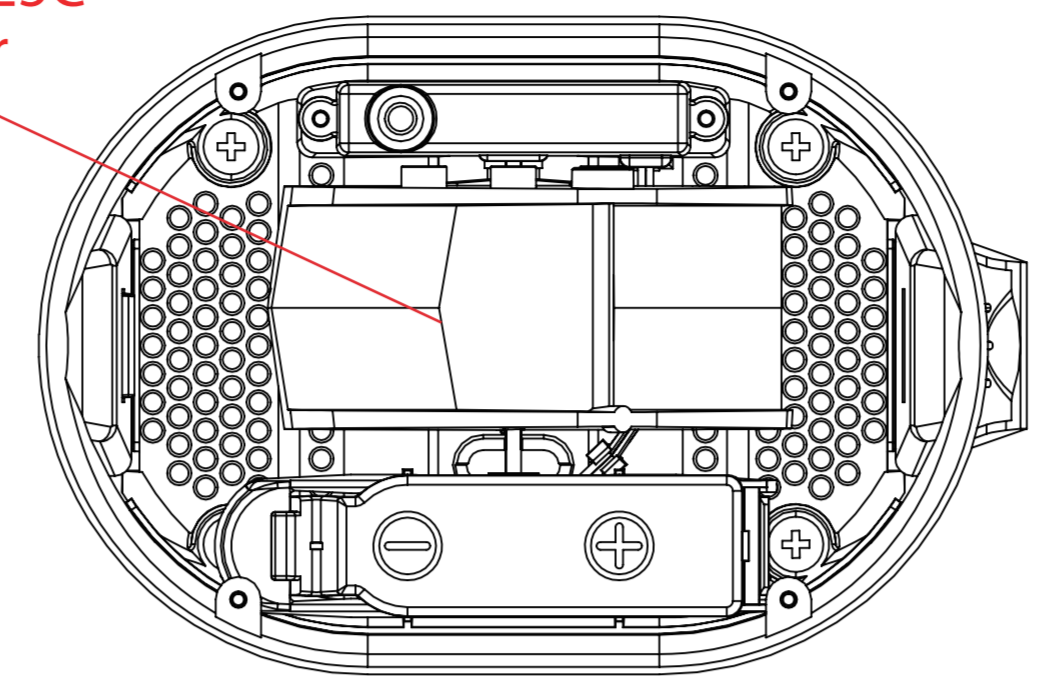

Gloss Pantone 425C
Tipper

Mold Texture
Grey Cap
Pantone 425C

Embossed

Silkscreen - COOL GRAY 3C

Translucent Plastic
Gloss Black
Funnel

Gloss White
Middle Case

2 Mold Texture
Grey Clips
Pantone 425C

Barcode Sticker

Mold Texture
Grey Base
Pantone 425C

Silkscreen - COOL GRAY 11C

Embossed

The text is very small, but
it fits. Try to make it as
visible as possible