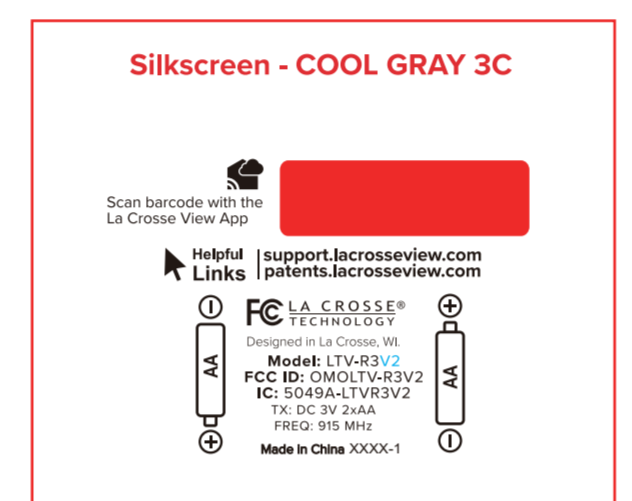

Gloss Pantone 425C
Tipper

Mold Texture
Grey Cap
Pantone 425C

Embossed

Silkscreen - COOL GRAY 3C

Translucent Plastic
Gloss Black
Funnel

Gloss White
Middle Case

2 Mold Texture
Grey Clips
Pantone 425C

Barcode Sticker

Mold Texture
Grey Base
Pantone 425C

Silkscreen - COOL GRAY 11C

Embossed

The text is very small, but
it fits. Try to make it as
visible as possible