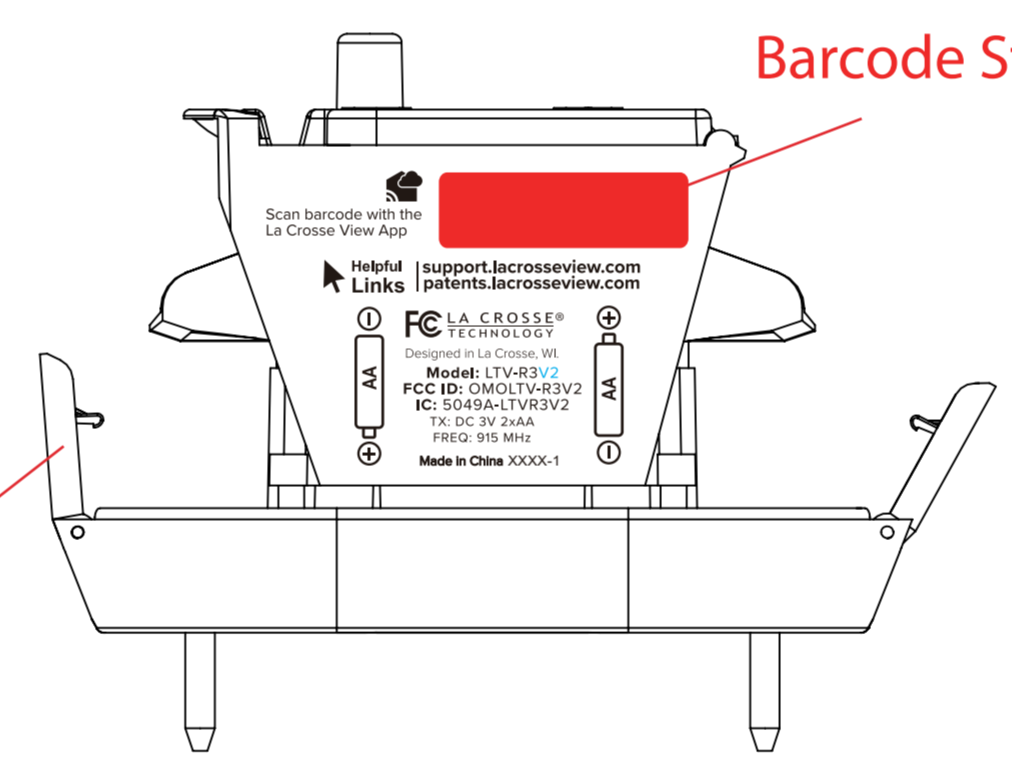

Gloss Pantone 425C
Tipper

Mold Texture
Grey Cap
Pantone 425C

Embossed

Silkscreen - COOL GRAY 3C

Translucent Plastic
Gloss Black
Funnel

Gloss White
Middle Case

2 Mold Texture
Grey Clips
Pantone 425C

Barcode Sticker

Mold Texture
Grey Base
Pantone 425C

Silkscreen - COOL GRAY 11C

Embossed

The text is very small, but
it fits. Try to make it as
visible as possible