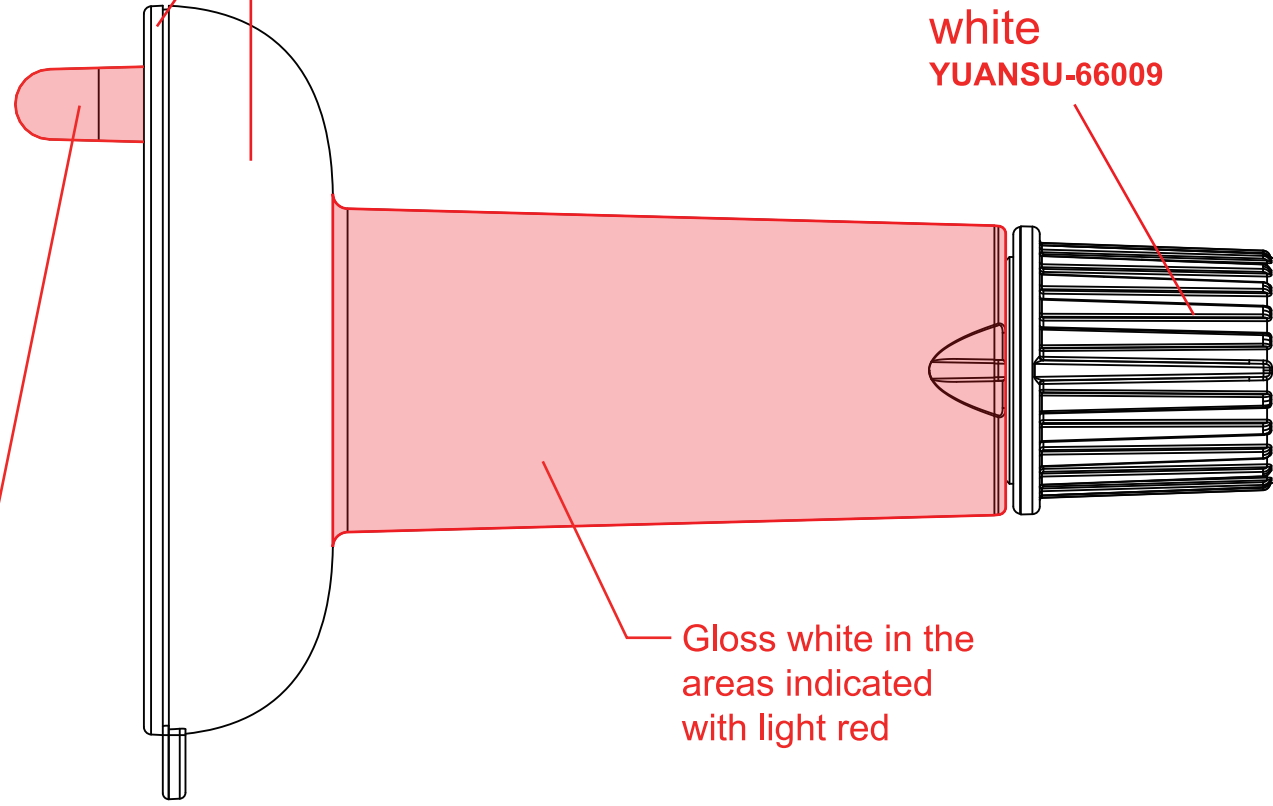

white
YUANSU-66009

Gloss white in the
areas indicated
with light red