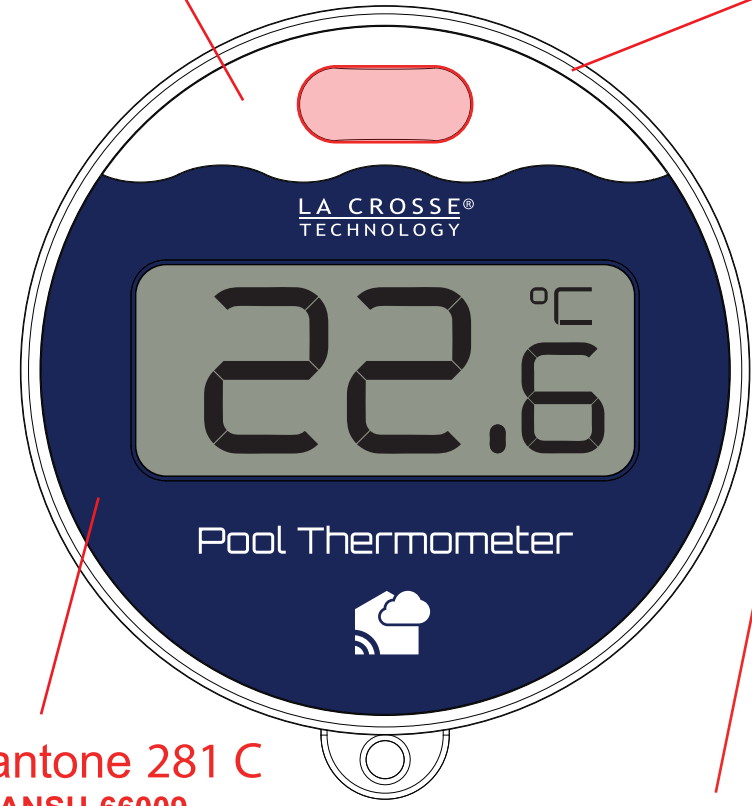

white
YUANSU-66009

white
YUANSU-66009

Pantone 281 C
YUANSU-66009

Gloss white in the
areas indicated
with light red