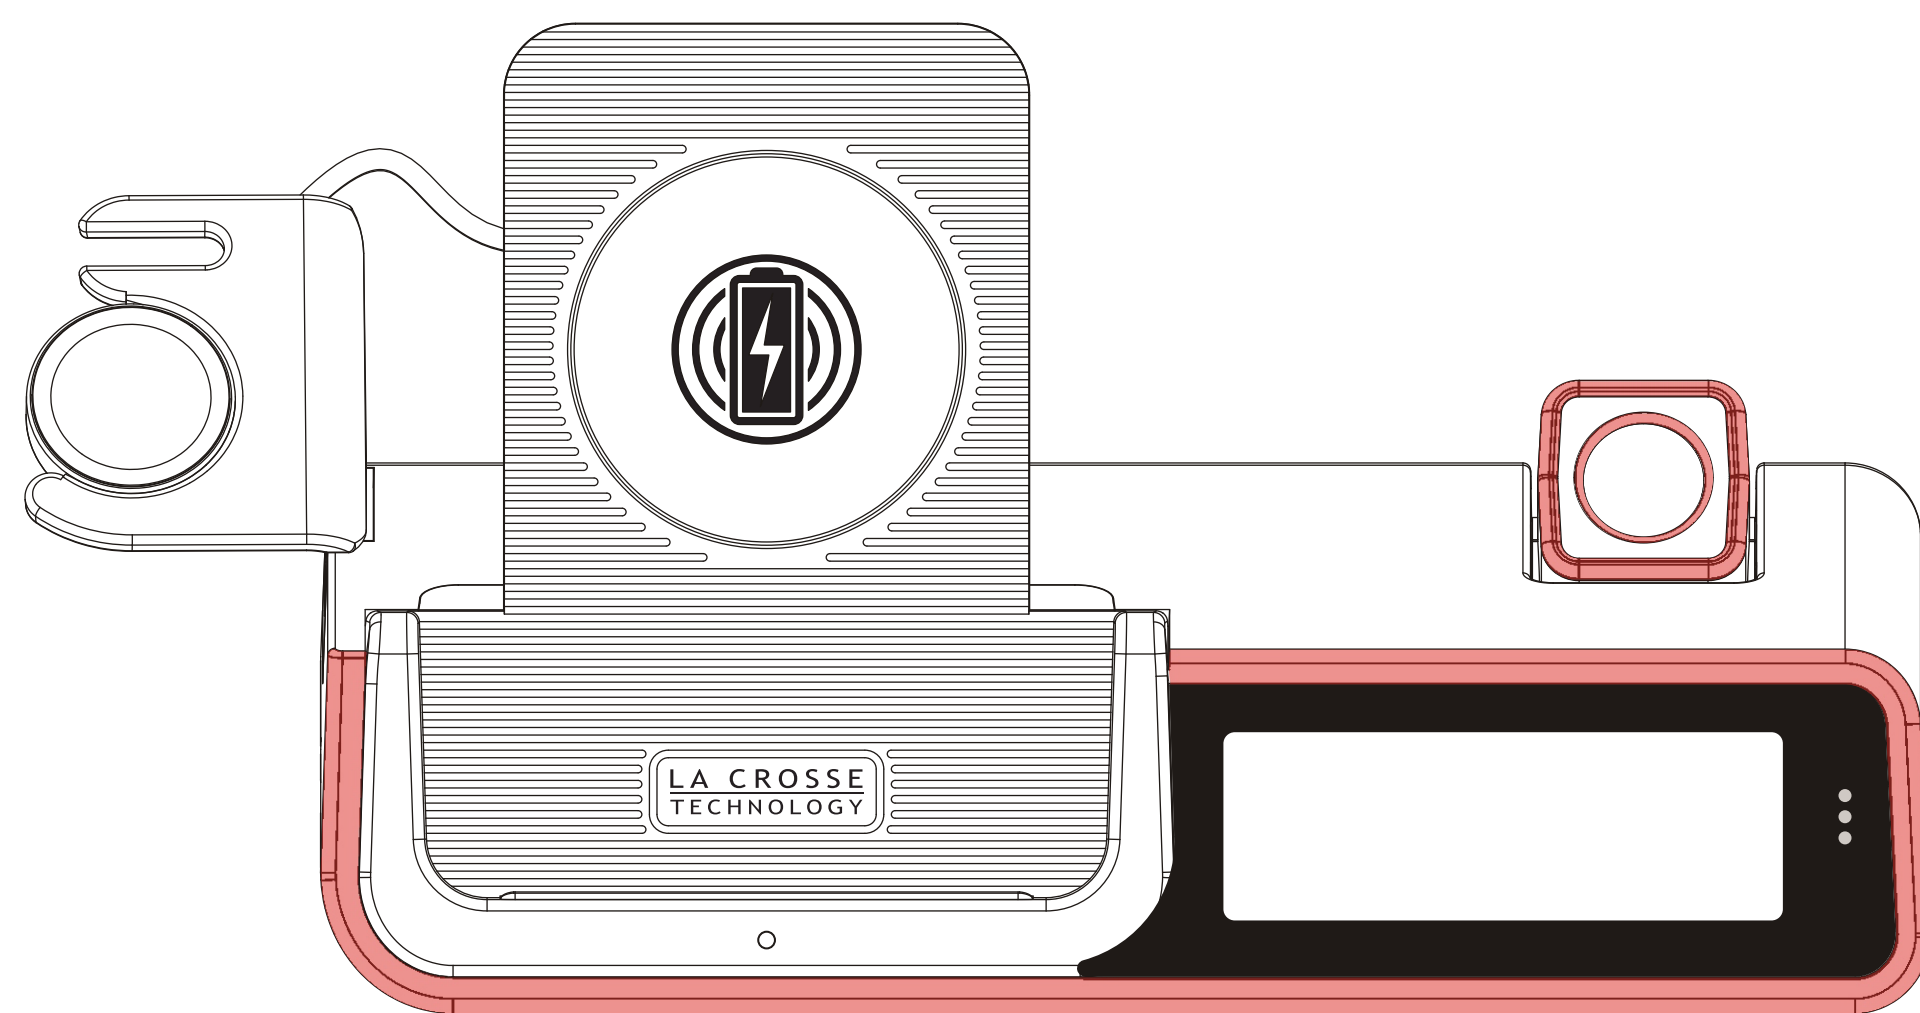

ROTATION

Pantone cool gray 3C

Pantone cool gray 3C

Pantone cool gray 3C

Pantone cool gray 3C

Pantone cool gray 3C

51.6mm
Helpful Links | lacrosstechnology.com/support
lacrosstechnology.com/patents
FC LA CROSSE®
TECHNOLOGY
Designed in La Crosse, WI
Model: C80765
FCC ID: OMC80765
ACB: HX13-0502500-ALU-001
Made in China
1929-1

30.4mm

Pantone cool gray 3C

Pantone cool gray 3C

FRONT BUTTON
Tap to select LCD display mode
Tap to activate or hold to enter settings

SNOOZE / BACKLIGHT
Tap to snooze sounding alarm, adjust backlight, or hold for Auto-Dim settings
Hold to enter Settings Menu
Tap to increase or decrease values
Tap to adjust projection brightness
NOTE: Outdoor information will be available if sensor is connected. Hold to search sensor. Hold to change projection information

CABLE ORGANIZER MAGNET

WIRELESS CHARGING LED LIGHT STATUS
OFF: Charger is in stand by
Solid Light: Device is charging
Slow Flash: Device is misaligned
Fast Flash: Foreign object detected

Pantone cool gray 3C