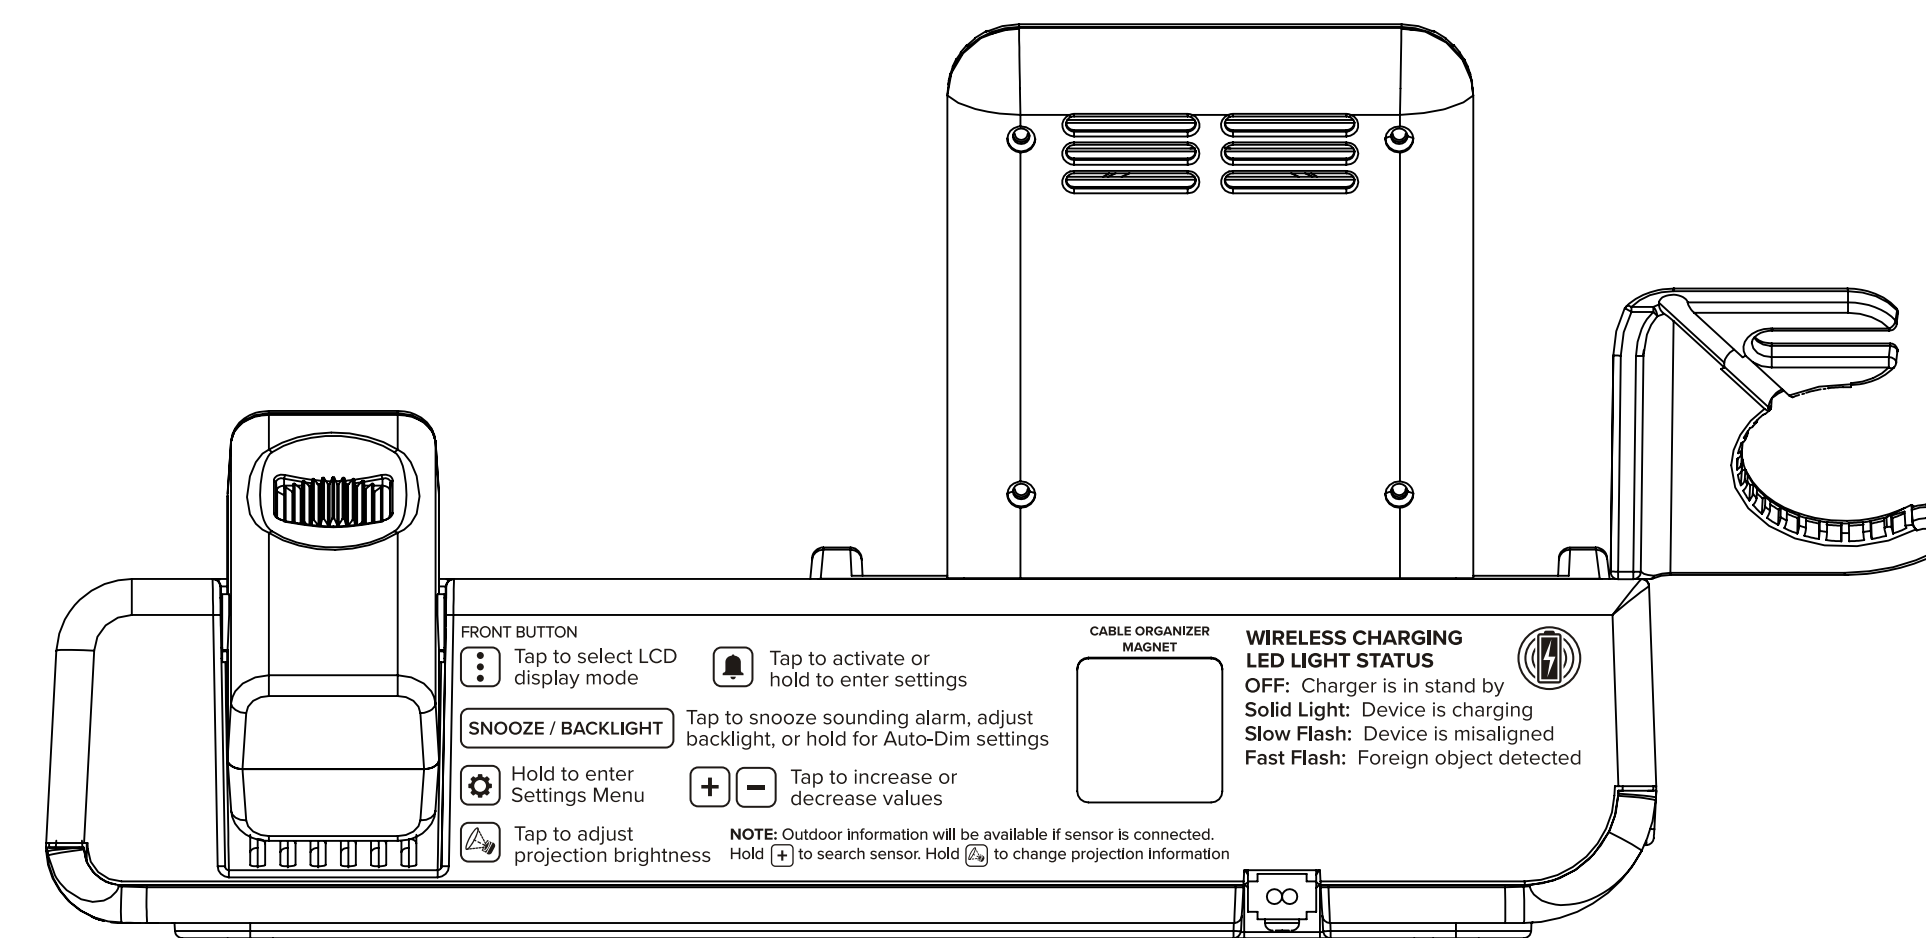

ROTATION

Pantone cool gray 3C

Pantone cool gray 3C

Pantone cool gray 3C

Pantone cool gray 3C

Pantone cool gray 3C

51.6mm
Helpful Links | lacrosstechnology.com/support
lacrosstechnology.com/patents
FC LA CROSSE®
TECHNOLOGY
Designed in La Crosse, WI
Model: C80765
FCC ID: OMC80765
ACB: HX13-0502500-ALU-001
Made in China
1929-1

30.4mm

Pantone cool gray 3C

Pantone cool gray 3C

FRONT BUTTON
Tap to select LCD display mode
Tap to activate or hold to enter settings

SNOOZE / BACKLIGHT
Tap to snooze sounding alarm, adjust backlight, or hold for Auto-Dim settings
Hold to enter Settings Menu
Tap to increase or decrease values
Tap to adjust projection brightness
NOTE: Outdoor information will be available if sensor is connected. Hold to search sensor. Hold to change projection information

CABLE ORGANIZER MAGNET

WIRELESS CHARGING LED LIGHT STATUS
OFF: Charger is in stand by
Solid Light: Device is charging
Slow Flash: Device is misaligned
Fast Flash: Foreign object detected

Pantone cool gray 3C