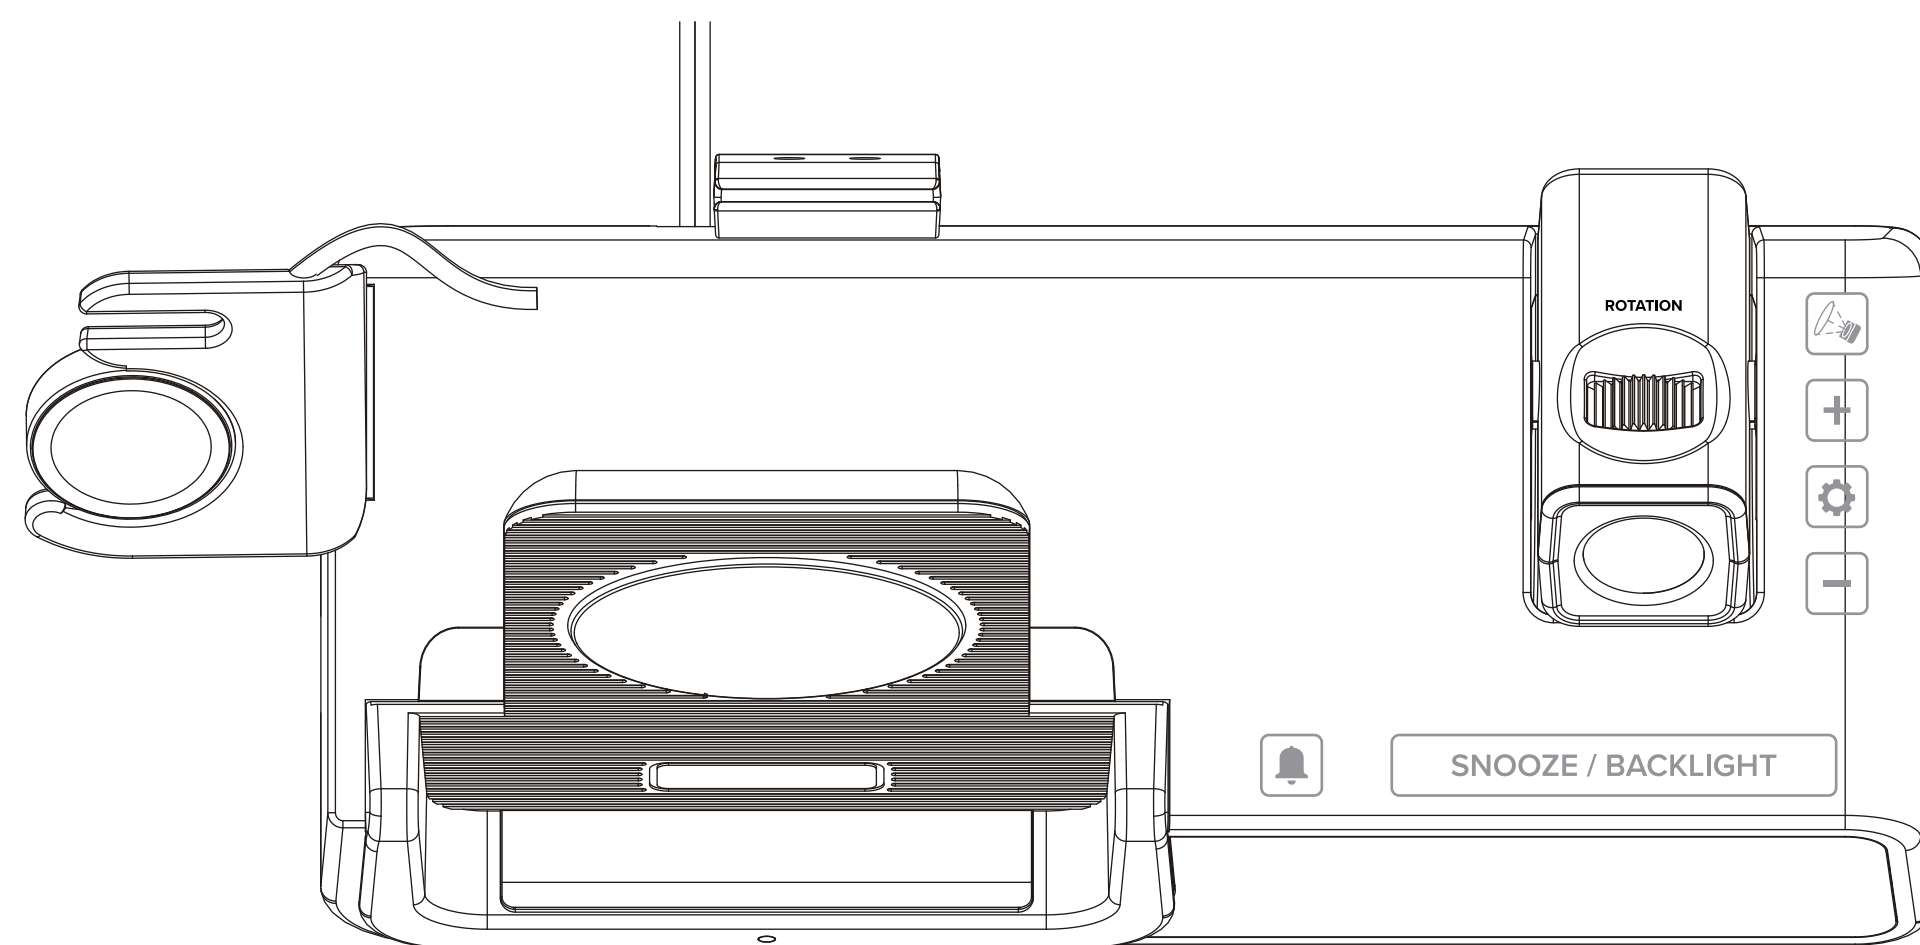

ROTATION

Pantone cool gray 3C

Pantone cool gray 3C

Pantone cool gray 3C

Pantone cool gray 3C

Pantone cool gray 3C

51.6mm
Helpful Links | lacrosstechnology.com/support
lacrosstechnology.com/patents
FC LA CROSSE®
TECHNOLOGY
Designed in La Crosse, WI
Model: C80765
FCC ID: OMC80765
ACB: HX13-0502500-ALU-001
Made in China
1929-1

30.4mm

Pantone cool gray 3C

Pantone cool gray 3C

FRONT BUTTON
Tap to select LCD display mode
Tap to activate or hold to enter settings

SNOOZE / BACKLIGHT
Tap to snooze sounding alarm, adjust backlight, or hold for Auto-Dim settings
Hold to enter Settings Menu
Tap to increase or decrease values
Tap to adjust projection brightness
NOTE: Outdoor information will be available if sensor is connected. Hold to search sensor. Hold to change projection information

CABLE ORGANIZER MAGNET

WIRELESS CHARGING LED LIGHT STATUS
OFF: Charger is in stand by
Solid Light: Device is charging
Slow Flash: Device is misaligned
Fast Flash: Foreign object detected

Pantone cool gray 3C