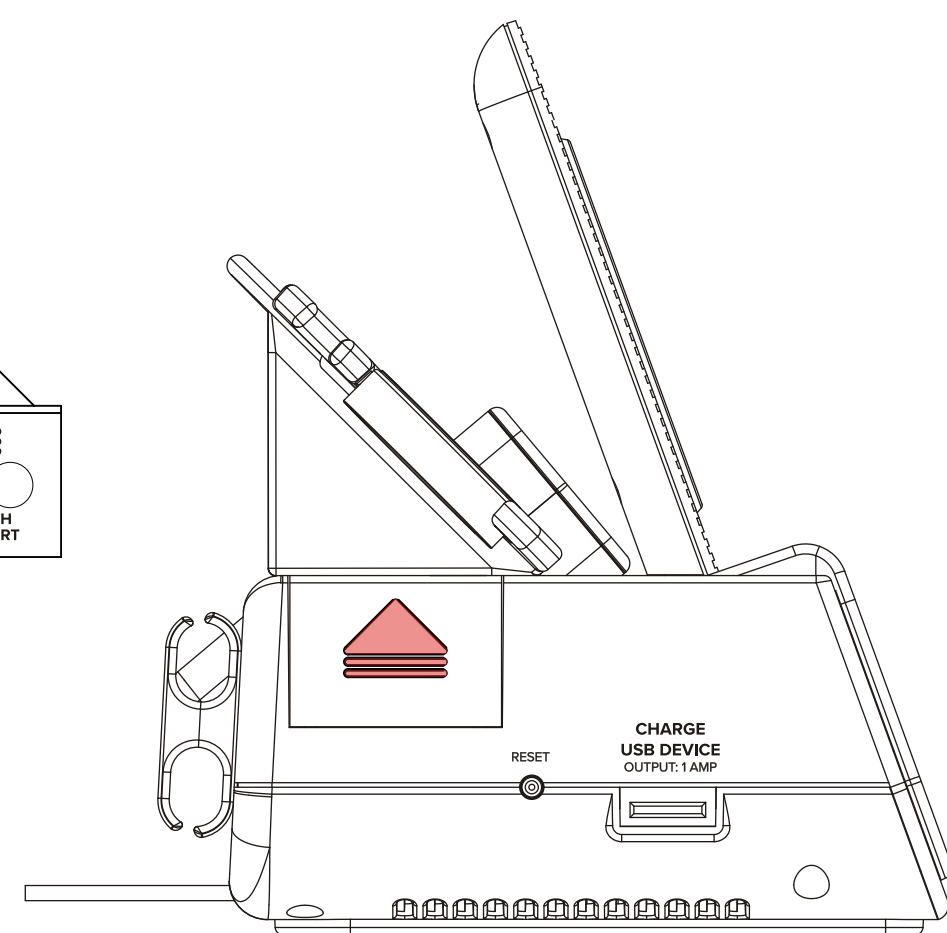

ROTATION

Pantone cool gray 3C

Pantone cool gray 3C

Pantone cool gray 3C

Pantone cool gray 3C

Pantone cool gray 3C

51.6mm
Helpful Links | lacrosstechnology.com/support
lacrosstechnology.com/patents
FC LA CROSSE®
TECHNOLOGY
Designed in La Crosse, WI
Model: C80765
FCC ID: OMC80765
ACB: HX13-0502500-ALU-001
Made in China
1929-1

30.4mm

Pantone cool gray 3C

Pantone cool gray 3C

FRONT BUTTON
Tap to select LCD display mode
Tap to activate or hold to enter settings

SNOOZE / BACKLIGHT
Tap to snooze sounding alarm, adjust backlight, or hold for Auto-Dim settings
Hold to enter Settings Menu
Tap to increase or decrease values
Tap to adjust projection brightness
NOTE: Outdoor information will be available if sensor is connected. Hold to search sensor. Hold to change projection information

CABLE ORGANIZER MAGNET

WIRELESS CHARGING LED LIGHT STATUS
OFF: Charger is in stand by
Solid Light: Device is charging
Slow Flash: Device is misaligned
Fast Flash: Foreign object detected

Pantone cool gray 3C