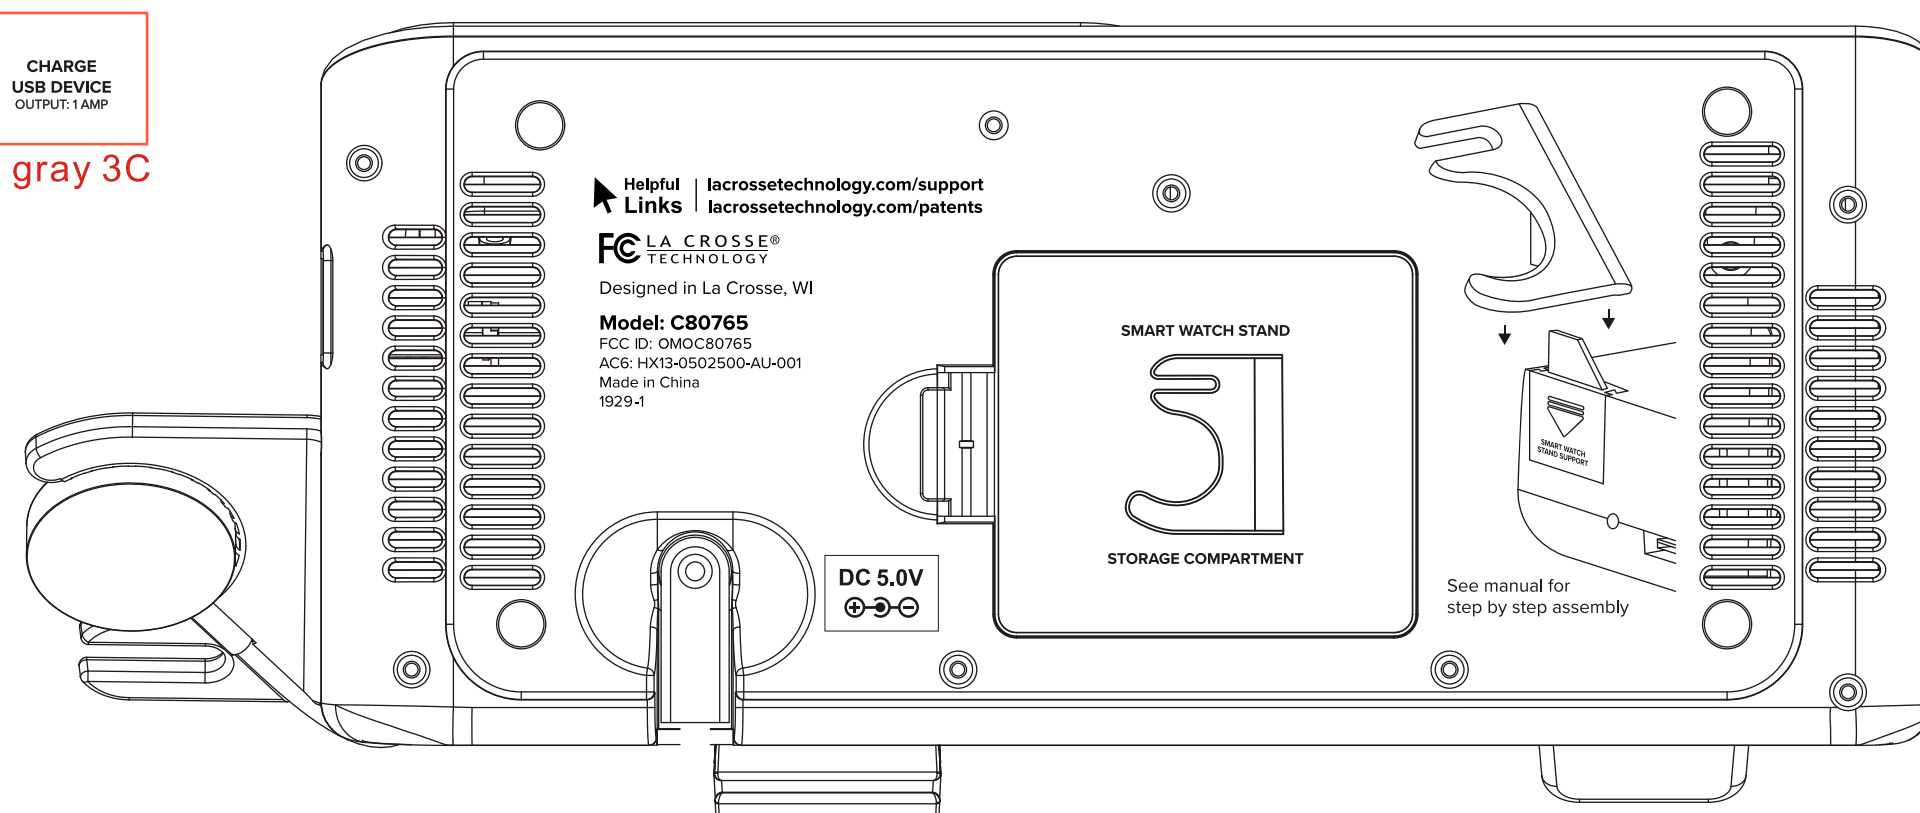

ROTATION

Pantone cool gray 3C

Pantone cool gray 3C

Pantone cool gray 3C

Pantone cool gray 3C

Pantone cool gray 3C

51.6mm
Helpful Links | lacrosstechnology.com/support
lacrosstechnology.com/patents
FC LA CROSSE®
TECHNOLOGY
Designed in La Crosse, WI
Model: C80765
FCC ID: OMC80765
ACB: HX13-0502500-ALU-001
Made in China
1929-1

30.4mm

Pantone cool gray 3C

Pantone cool gray 3C

FRONT BUTTON
Tap to select LCD display mode
Tap to activate or hold to enter settings

SNOOZE / BACKLIGHT
Tap to snooze sounding alarm, adjust backlight, or hold for Auto-Dim settings
Hold to enter Settings Menu
Tap to increase or decrease values
Tap to adjust projection brightness
NOTE: Outdoor information will be available if sensor is connected. Hold to search sensor. Hold to change projection information

CABLE ORGANIZER MAGNET

WIRELESS CHARGING LED LIGHT STATUS
OFF: Charger is in stand by
Solid Light: Device is charging
Slow Flash: Device is misaligned
Fast Flash: Foreign object detected

Pantone cool gray 3C