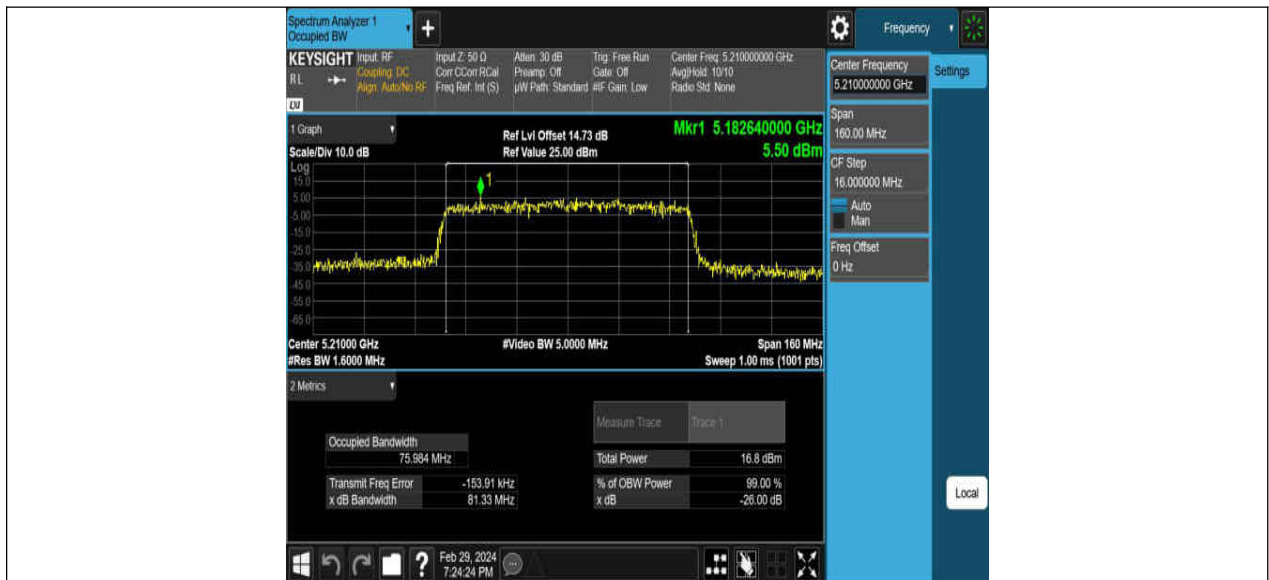

**11AC20MIMO\_Ant2\_5180**

11AC40MIMO\_Ant1\_5310

11AC40MIMO\_Ant2\_5310

11AC40MIMO\_Ant1\_5510

11AC40MIMO\_Ant1\_5670

11AC40MIMO\_Ant2\_5670

11AC40MIMO\_Ant1\_5710

26dB Bandwidth: