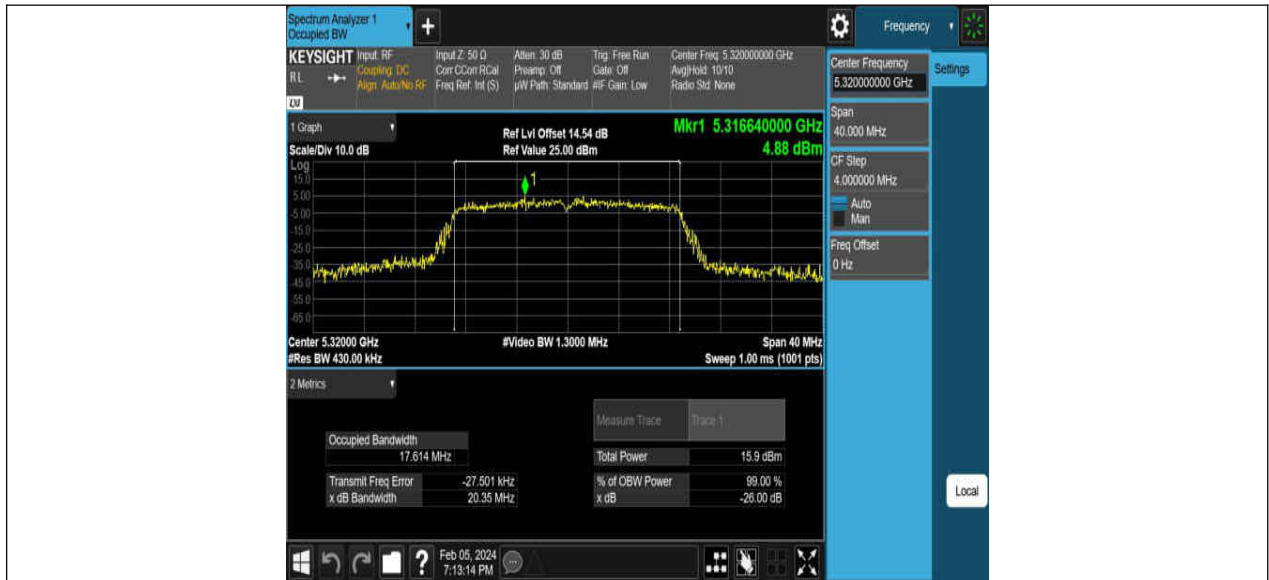

**11AC20MIMO\_Ant2\_5180**

11AC40MIMO\_Ant1\_5310

11AC40MIMO\_Ant2\_5310

11AC40MIMO\_Ant1\_5510

11AC40MIMO\_Ant1\_5670

11AC40MIMO\_Ant2\_5670

11AC40MIMO\_Ant1\_5710

26dB Bandwidth: