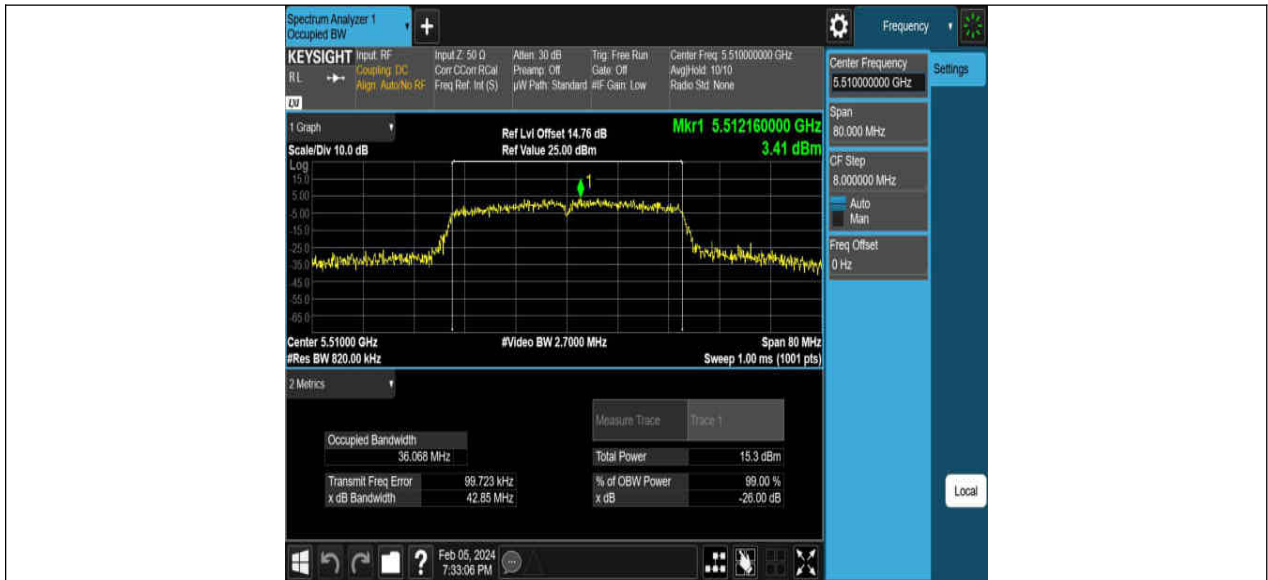

**11AC20MIMO\_Ant2\_5180**

11AC40MIMO\_Ant1\_5310

11AC40MIMO\_Ant2\_5310

11AC40MIMO\_Ant1\_5510

11AC40MIMO\_Ant1\_5670

11AC40MIMO\_Ant2\_5670

11AC40MIMO\_Ant1\_5710

26dB Bandwidth: