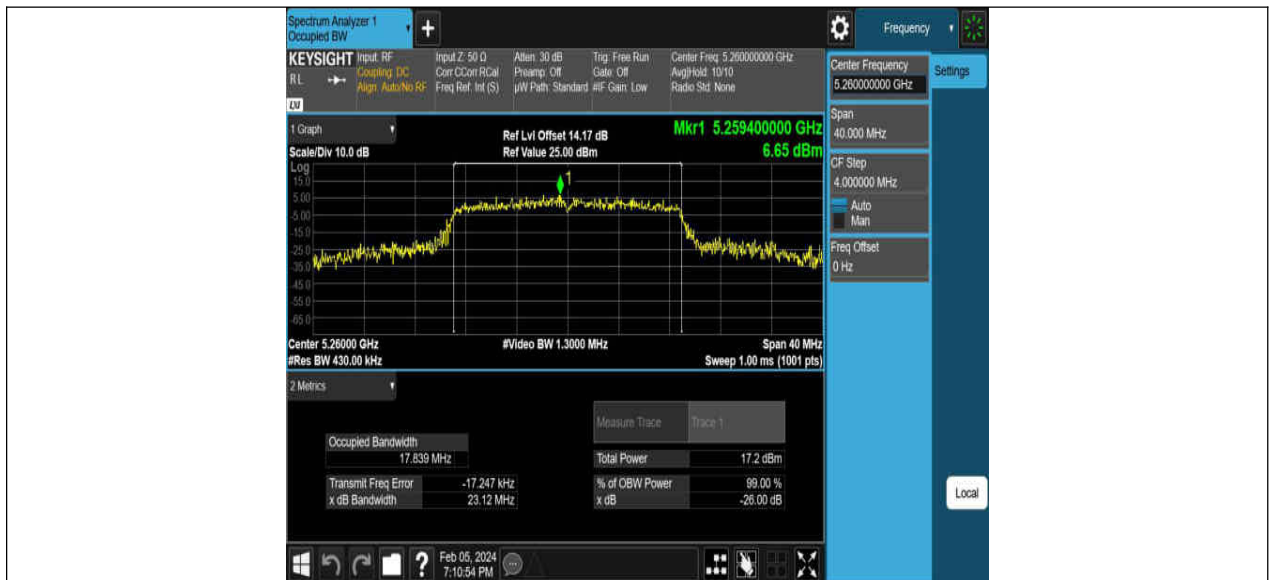

**11AC20MIMO\_Ant2\_5180**

11AC40MIMO\_Ant1\_5310

11AC40MIMO\_Ant2\_5310

11AC40MIMO\_Ant1\_5510

11AC40MIMO\_Ant1\_5670

11AC40MIMO\_Ant2\_5670

11AC40MIMO\_Ant1\_5710

26dB Bandwidth: