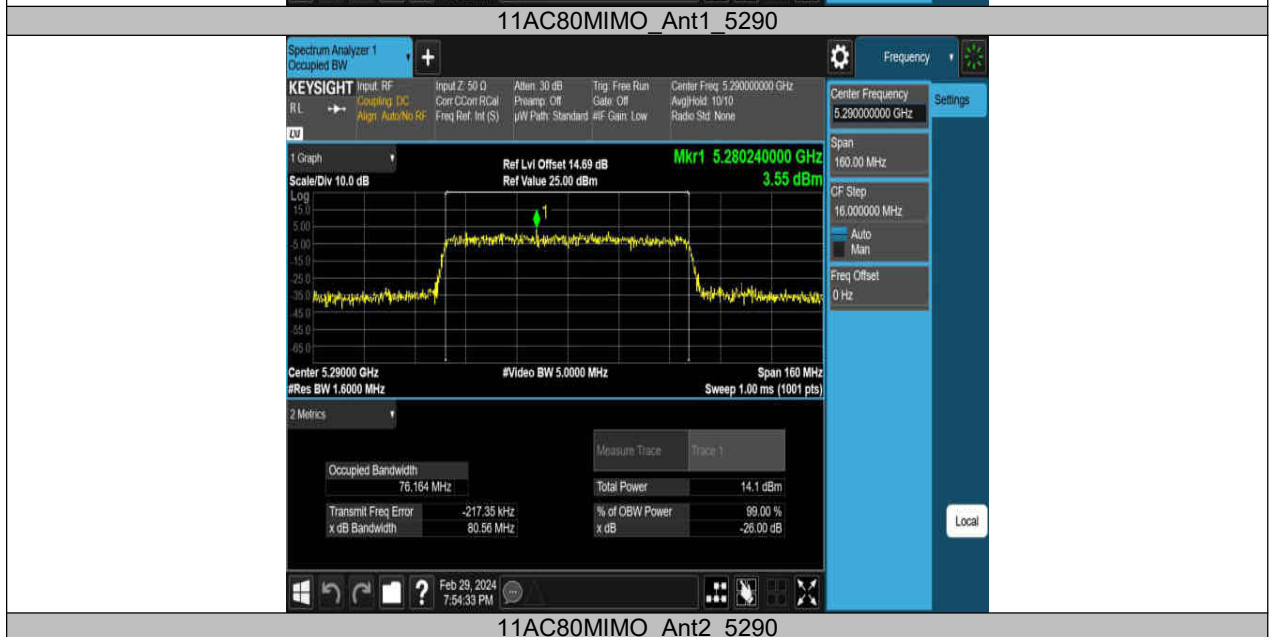

**11AC20MIMO\_Ant2\_5180**

11AC40MIMO\_Ant1\_5310

11AC40MIMO\_Ant2\_5310

11AC40MIMO\_Ant1\_5510

11AC40MIMO\_Ant1\_5670

11AC40MIMO\_Ant2\_5670

11AC40MIMO\_Ant1\_5710

26dB Bandwidth: