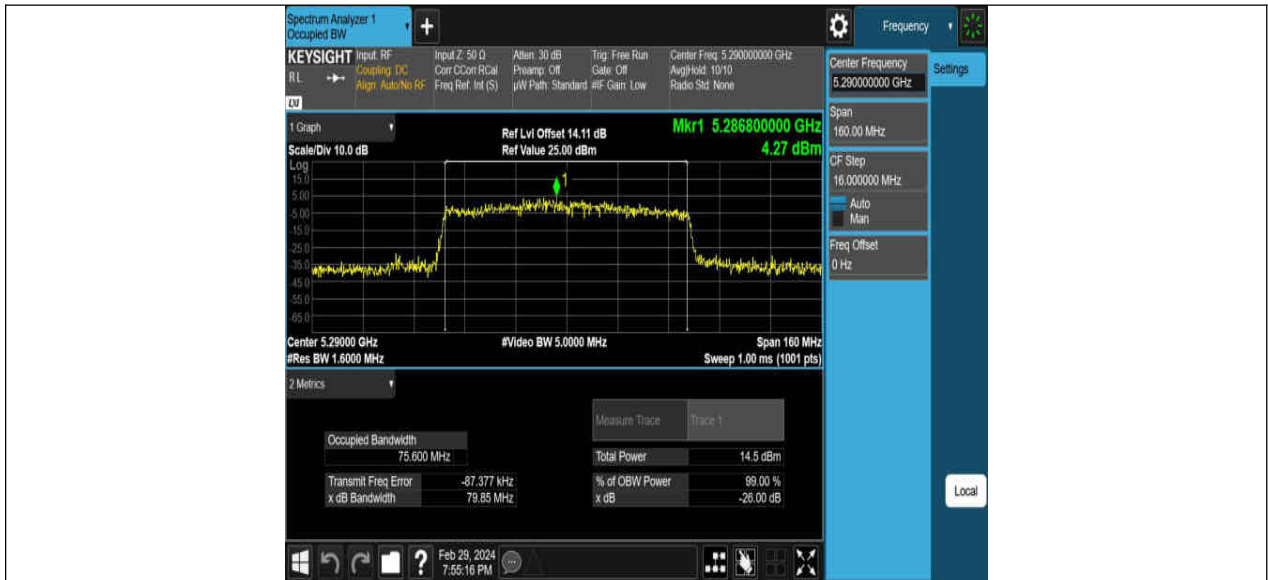

**11AC20MIMO\_Ant2\_5180**

11AC40MIMO\_Ant1\_5310

11AC40MIMO\_Ant2\_5310

11AC40MIMO\_Ant1\_5510

11AC40MIMO\_Ant1\_5670

11AC40MIMO\_Ant2\_5670

11AC40MIMO\_Ant1\_5710

26dB Bandwidth: