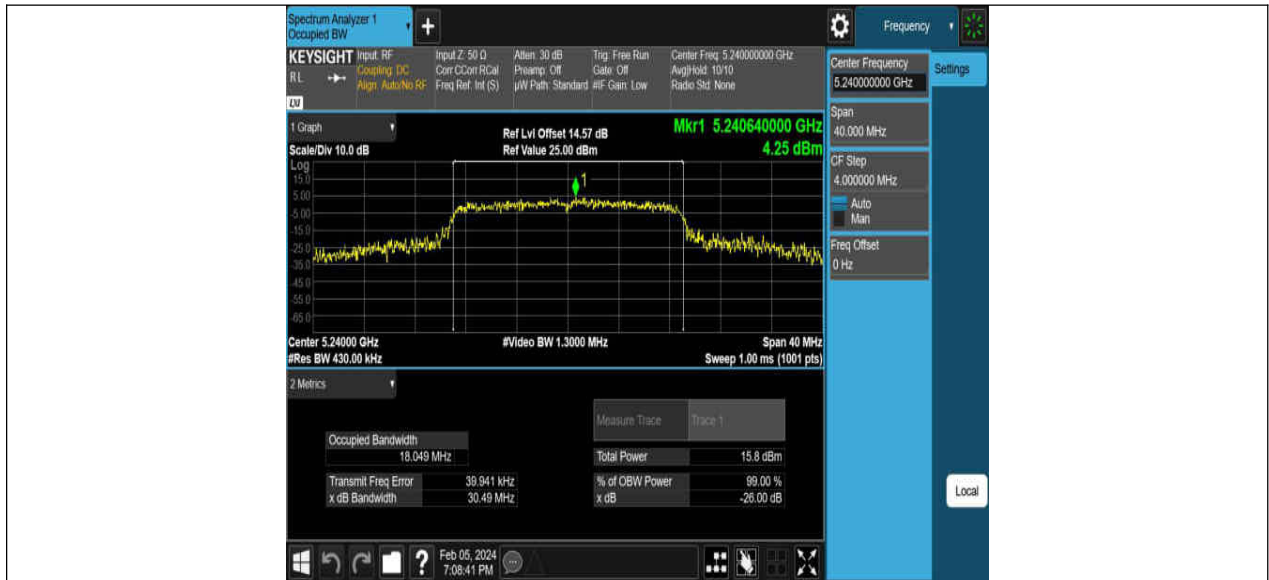

**11AC20MIMO\_Ant2\_5180**

11AC40MIMO\_Ant1\_5310

11AC40MIMO\_Ant2\_5310

11AC40MIMO\_Ant1\_5510

11AC40MIMO\_Ant1\_5670

11AC40MIMO\_Ant2\_5670

11AC40MIMO\_Ant1\_5710

26dB Bandwidth: