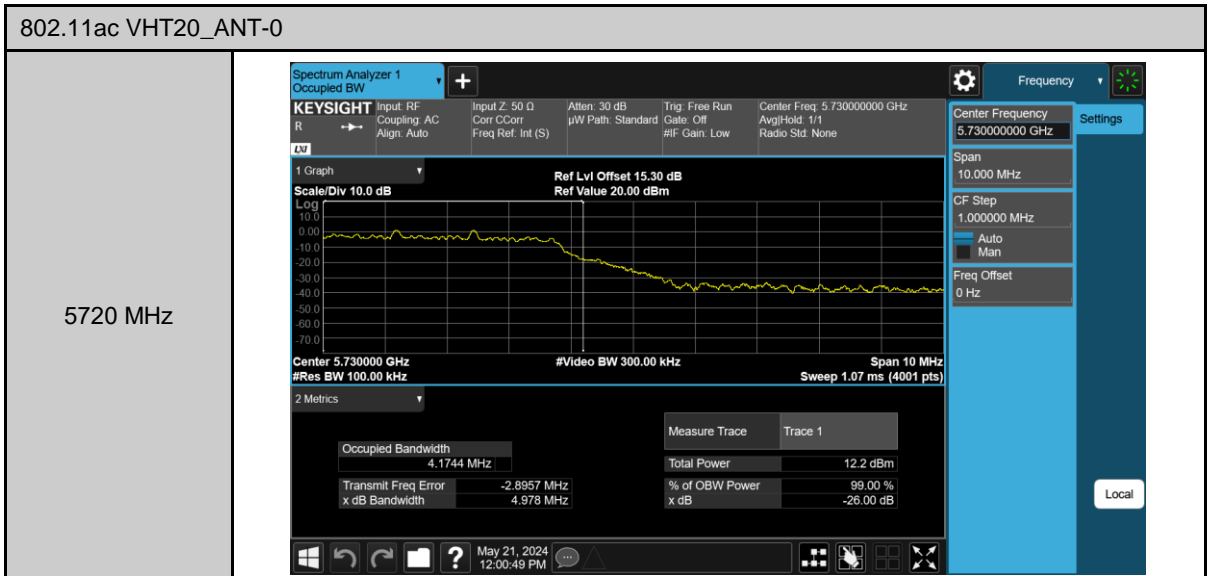

802.11a_ANT-0

802.11ac VHT20_ANT-0

5745 MHz

5785 MHz

5825 MHz

802.11ac VHT40_ANT-0

802.11ac VHT20_ANT-1

99% Occupied Bandwidth