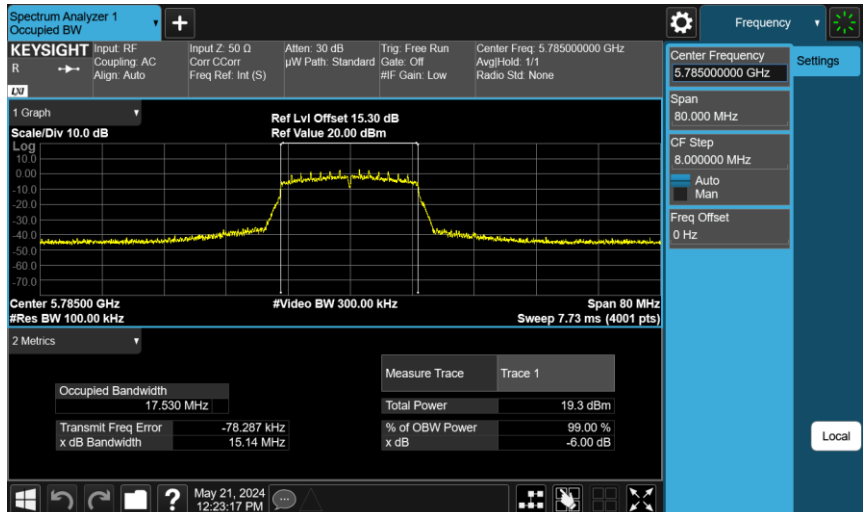

802.11a_ANT-0

802.11ac VHT20_ANT-0

5745 MHz

5785 MHz

5825 MHz

802.11ac VHT40_ANT-0

802.11ac VHT20_ANT-1

99% Occupied Bandwidth