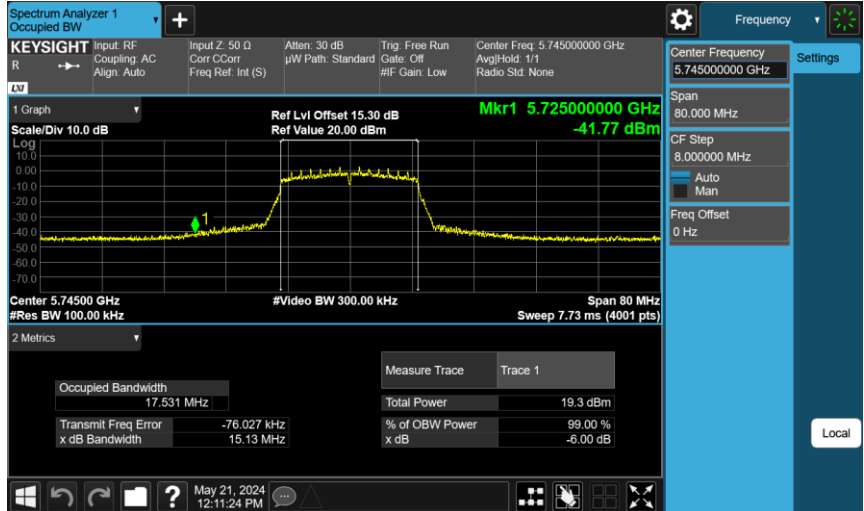

802.11a_ANT-0

802.11ac VHT20_ANT-0

5745 MHz

5785 MHz

5825 MHz

802.11ac VHT40_ANT-0

802.11ac VHT20_ANT-1

99% Occupied Bandwidth