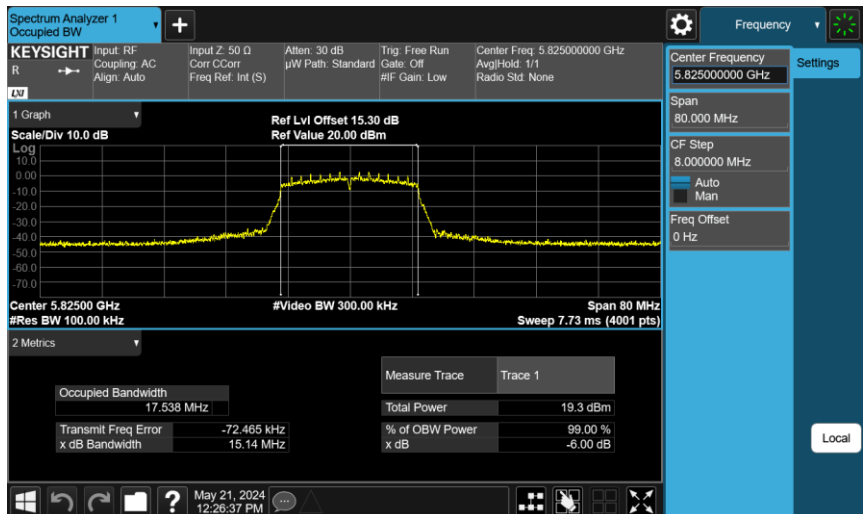

802.11a_ANT-0

802.11ac VHT20_ANT-0

5745 MHz

5785 MHz

5825 MHz

802.11ac VHT40_ANT-0

802.11ac VHT20_ANT-1

99% Occupied Bandwidth