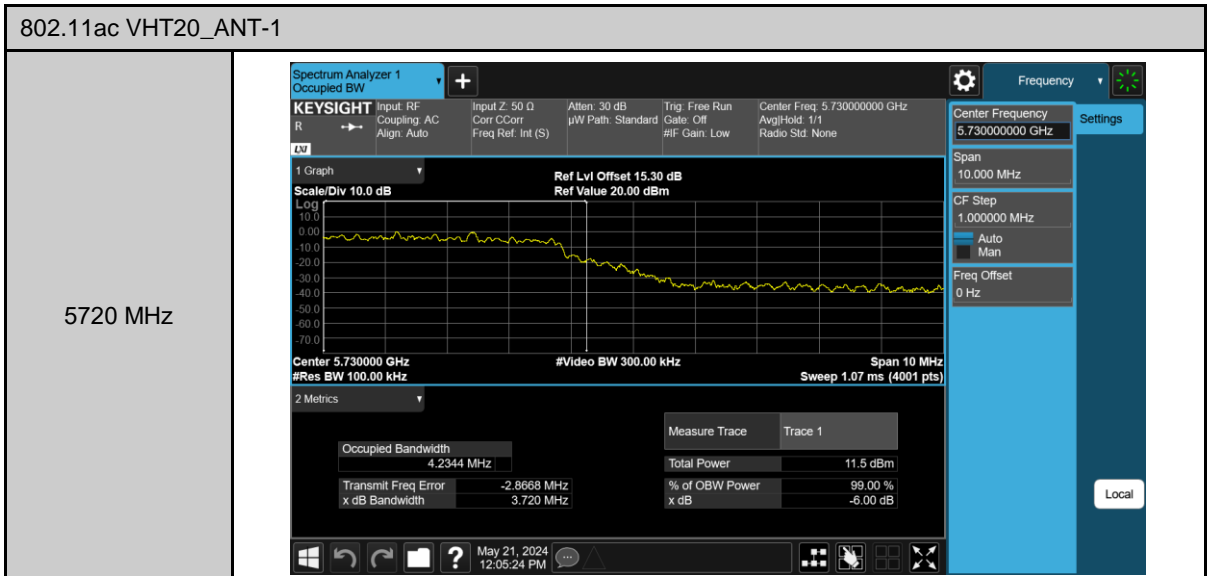

802.11a_ANT-0

802.11ac VHT20_ANT-0

5745 MHz

5785 MHz

5825 MHz

802.11ac VHT40_ANT-0

802.11ac VHT20_ANT-1

99% Occupied Bandwidth