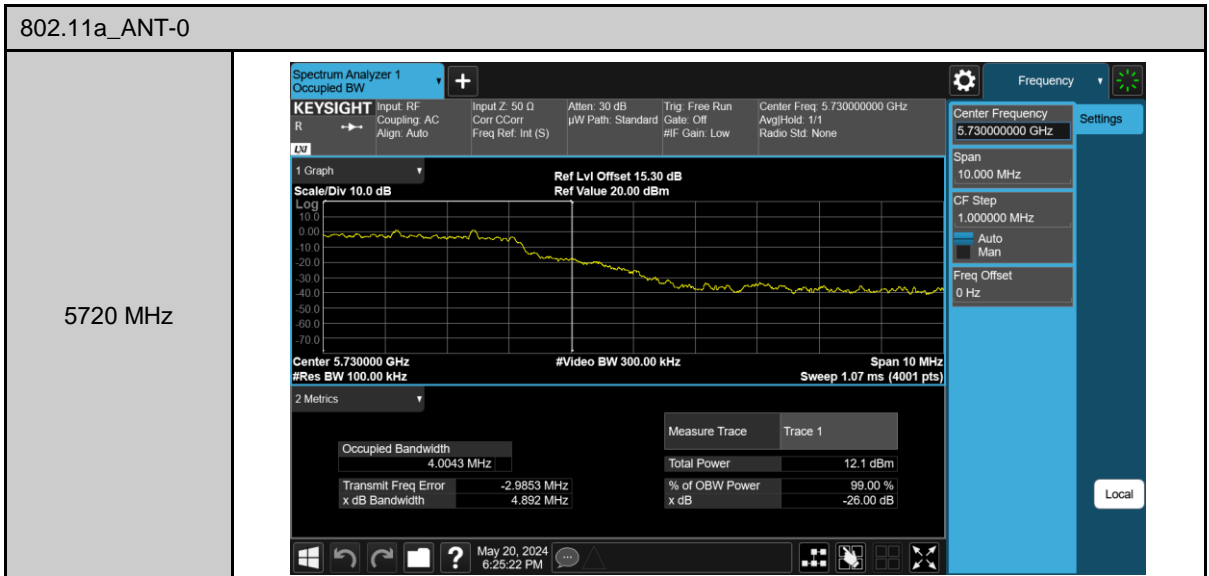

802.11a_ANT-0

802.11ac VHT20_ANT-0

5745 MHz

5785 MHz

5825 MHz

802.11ac VHT40_ANT-0

802.11ac VHT20_ANT-1

99% Occupied Bandwidth