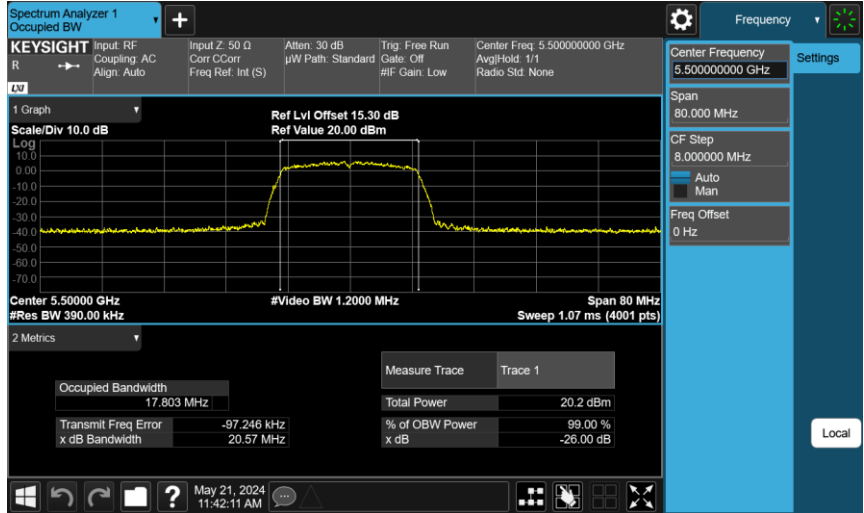

26 dB Bandwidth & 99% Occupied Bandwidth

802.11ac VHT20_ANT-0

802.11ac VHT20_ANT-0

802.11ac VHT20_ANT-0

5500 MHz

5560 MHz

5700 MHz

802.11ac VHT40_ANT-0