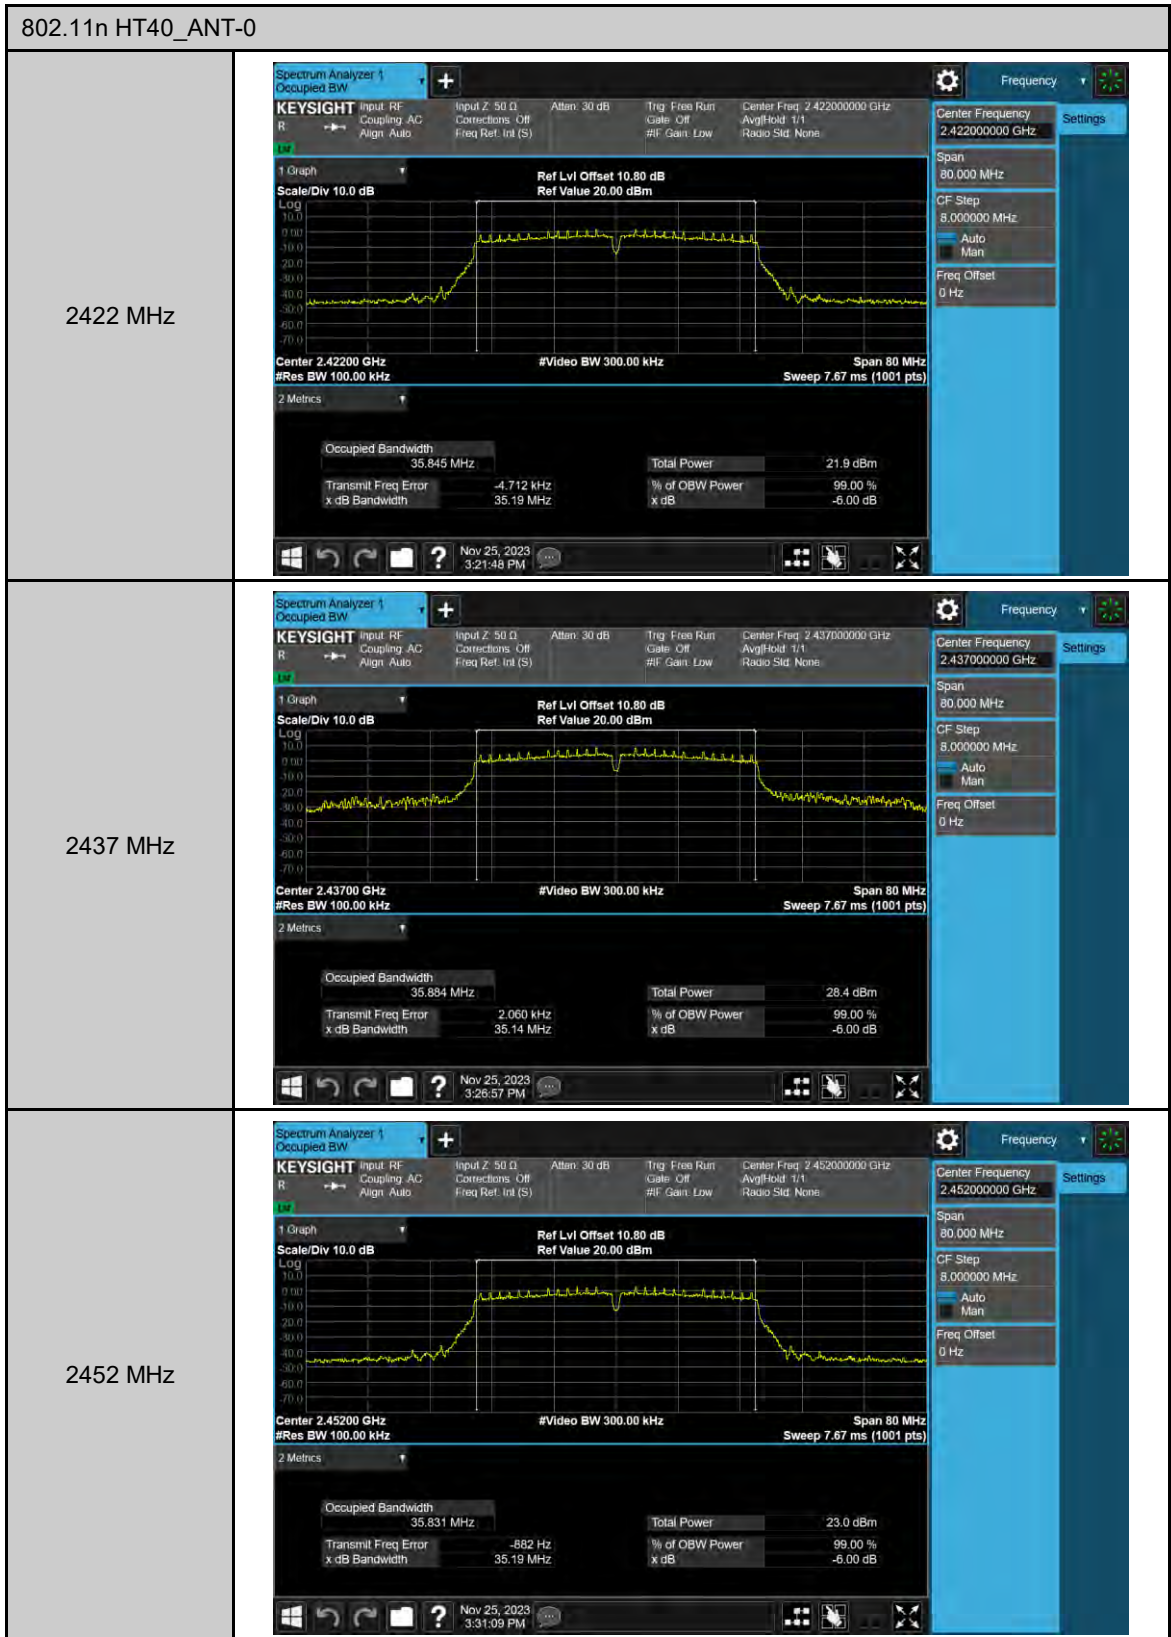

6 dB Bandwidth

802.11b_ANT-0	
2412 MHz	 <p>Center Frequency: 2.41200000 GHz Span: 40.000 MHz CF Step: 4.000000 MHz Occupied Bandwidth: 13.528 MHz Total Power: 24.2 dBm Transmit Freq Error: -53.008 kHz x dB Bandwidth: 9.559 MHz</p>
2437 MHz	 <p>Center Frequency: 2.43700000 GHz Span: 40.000 MHz CF Step: 4.000000 MHz Occupied Bandwidth: 13.737 MHz Total Power: 26.9 dBm Transmit Freq Error: -17.231 kHz x dB Bandwidth: 9.123 MHz</p>
2462 MHz	 <p>Center Frequency: 2.46200000 GHz Span: 40.000 MHz CF Step: 4.000000 MHz Occupied Bandwidth: 13.527 MHz Total Power: 23.5 dBm Transmit Freq Error: -14.968 kHz x dB Bandwidth: 9.107 MHz</p>

99% Occupied Bandwidth

Maximum Power Spectral Density