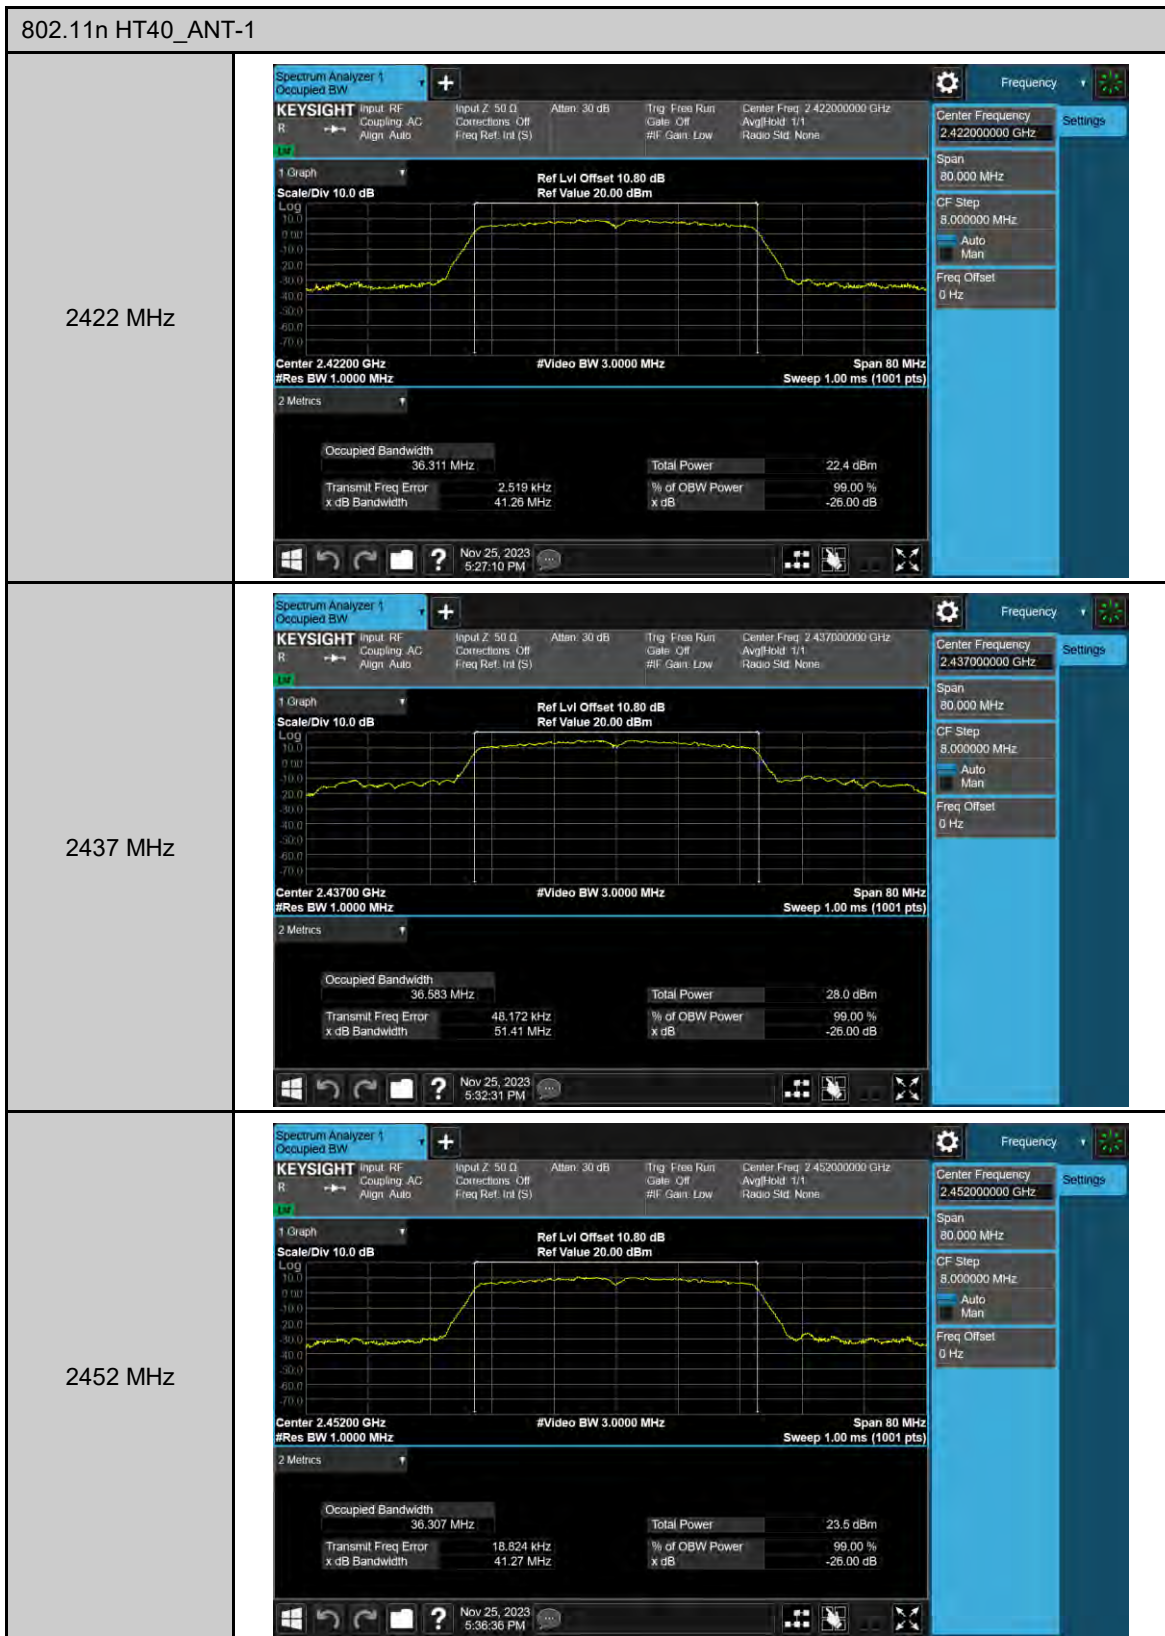

6 dB Bandwidth

802.11b_ANT-0	
2412 MHz	 <p>Center Frequency: 2.41200000 GHz Span: 40.000 MHz CF Step: 4.000000 MHz Occupied Bandwidth: 13.528 MHz Total Power: 24.2 dBm Transmit Freq Error: -53.008 kHz x dB Bandwidth: 9.559 MHz</p>
2437 MHz	 <p>Center Frequency: 2.43700000 GHz Span: 40.000 MHz CF Step: 4.000000 MHz Occupied Bandwidth: 13.737 MHz Total Power: 26.9 dBm Transmit Freq Error: -17.231 kHz x dB Bandwidth: 9.123 MHz</p>
2462 MHz	 <p>Center Frequency: 2.46200000 GHz Span: 40.000 MHz CF Step: 4.000000 MHz Occupied Bandwidth: 13.527 MHz Total Power: 23.5 dBm Transmit Freq Error: -14.968 kHz x dB Bandwidth: 9.107 MHz</p>

99% Occupied Bandwidth

Maximum Power Spectral Density