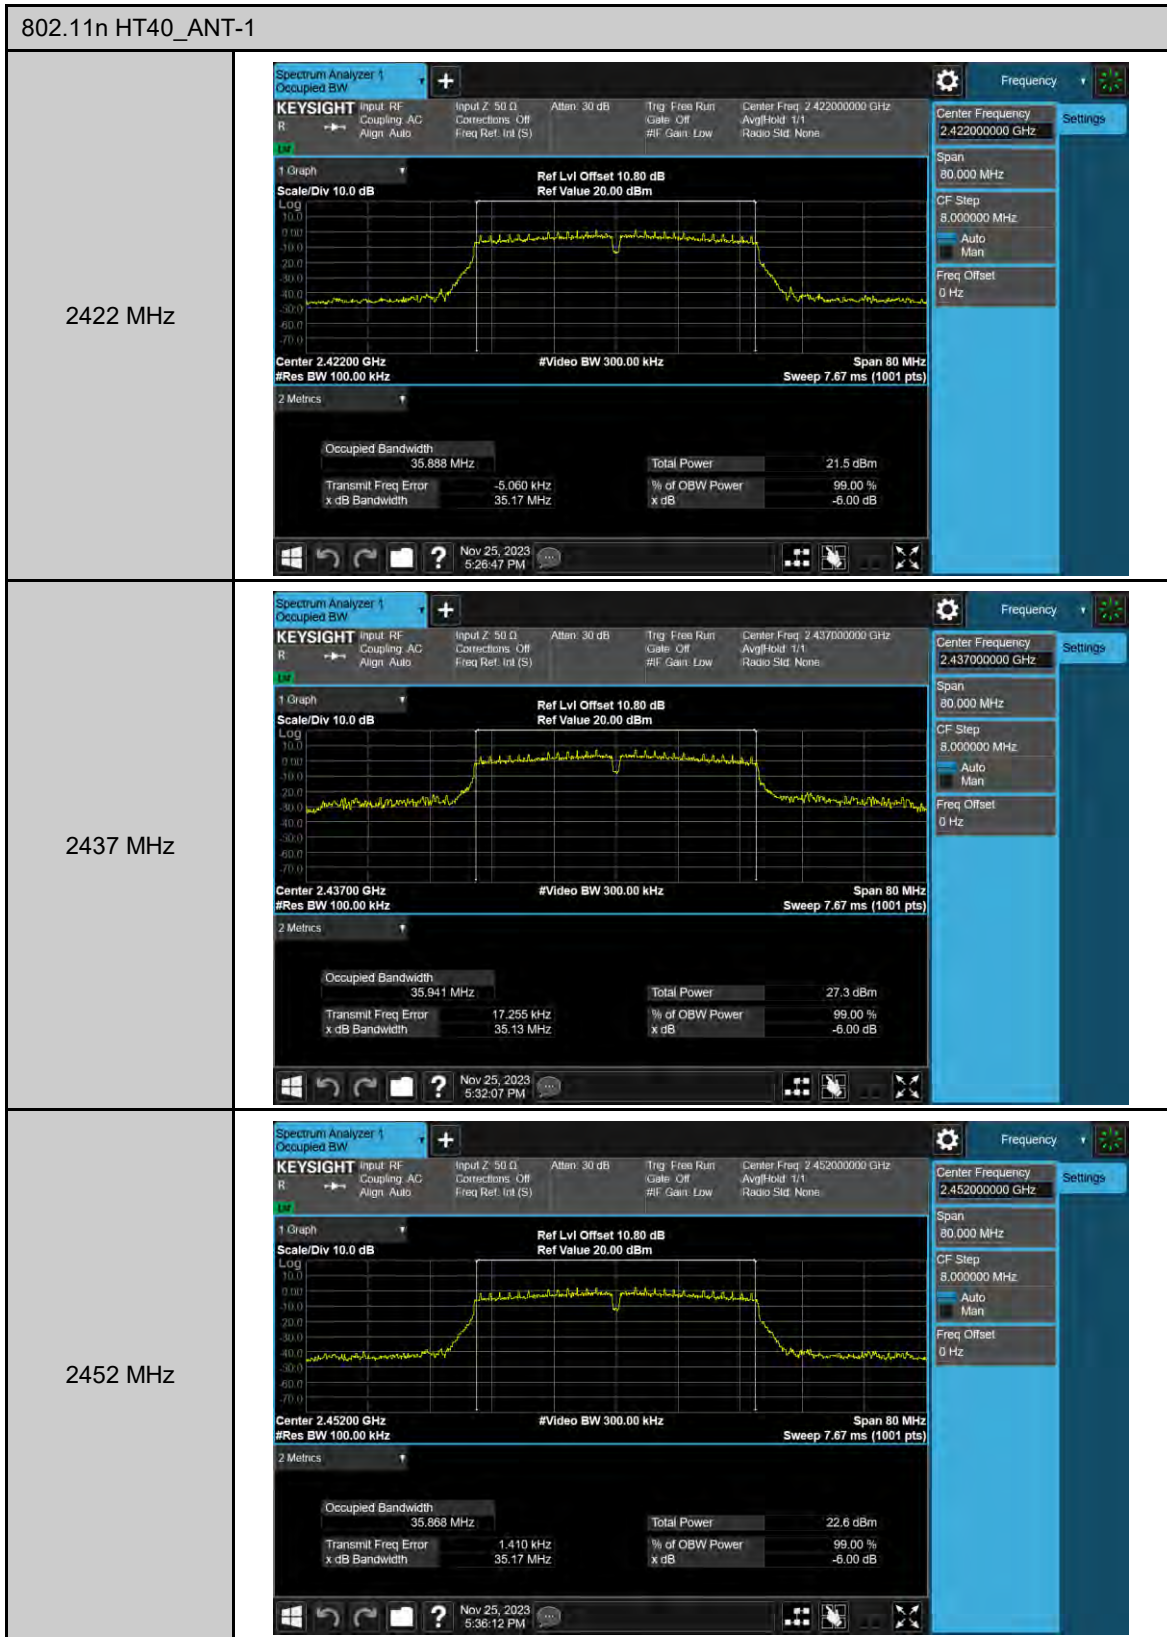

6 dB Bandwidth

802.11b_ANT-0	
2412 MHz	 <p>Center Frequency: 2.41200000 GHz Span: 40.000 MHz CF Step: 4.000000 MHz Occupied Bandwidth: 13.528 MHz Total Power: 24.2 dBm Transmit Freq Error: -53.008 kHz x dB Bandwidth: 9.559 MHz</p>
2437 MHz	 <p>Center Frequency: 2.43700000 GHz Span: 40.000 MHz CF Step: 4.000000 MHz Occupied Bandwidth: 13.737 MHz Total Power: 26.9 dBm Transmit Freq Error: -17.231 kHz x dB Bandwidth: 9.123 MHz</p>
2462 MHz	 <p>Center Frequency: 2.46200000 GHz Span: 40.000 MHz CF Step: 4.000000 MHz Occupied Bandwidth: 13.527 MHz Total Power: 23.5 dBm Transmit Freq Error: -14.968 kHz x dB Bandwidth: 9.107 MHz</p>

99% Occupied Bandwidth

Maximum Power Spectral Density