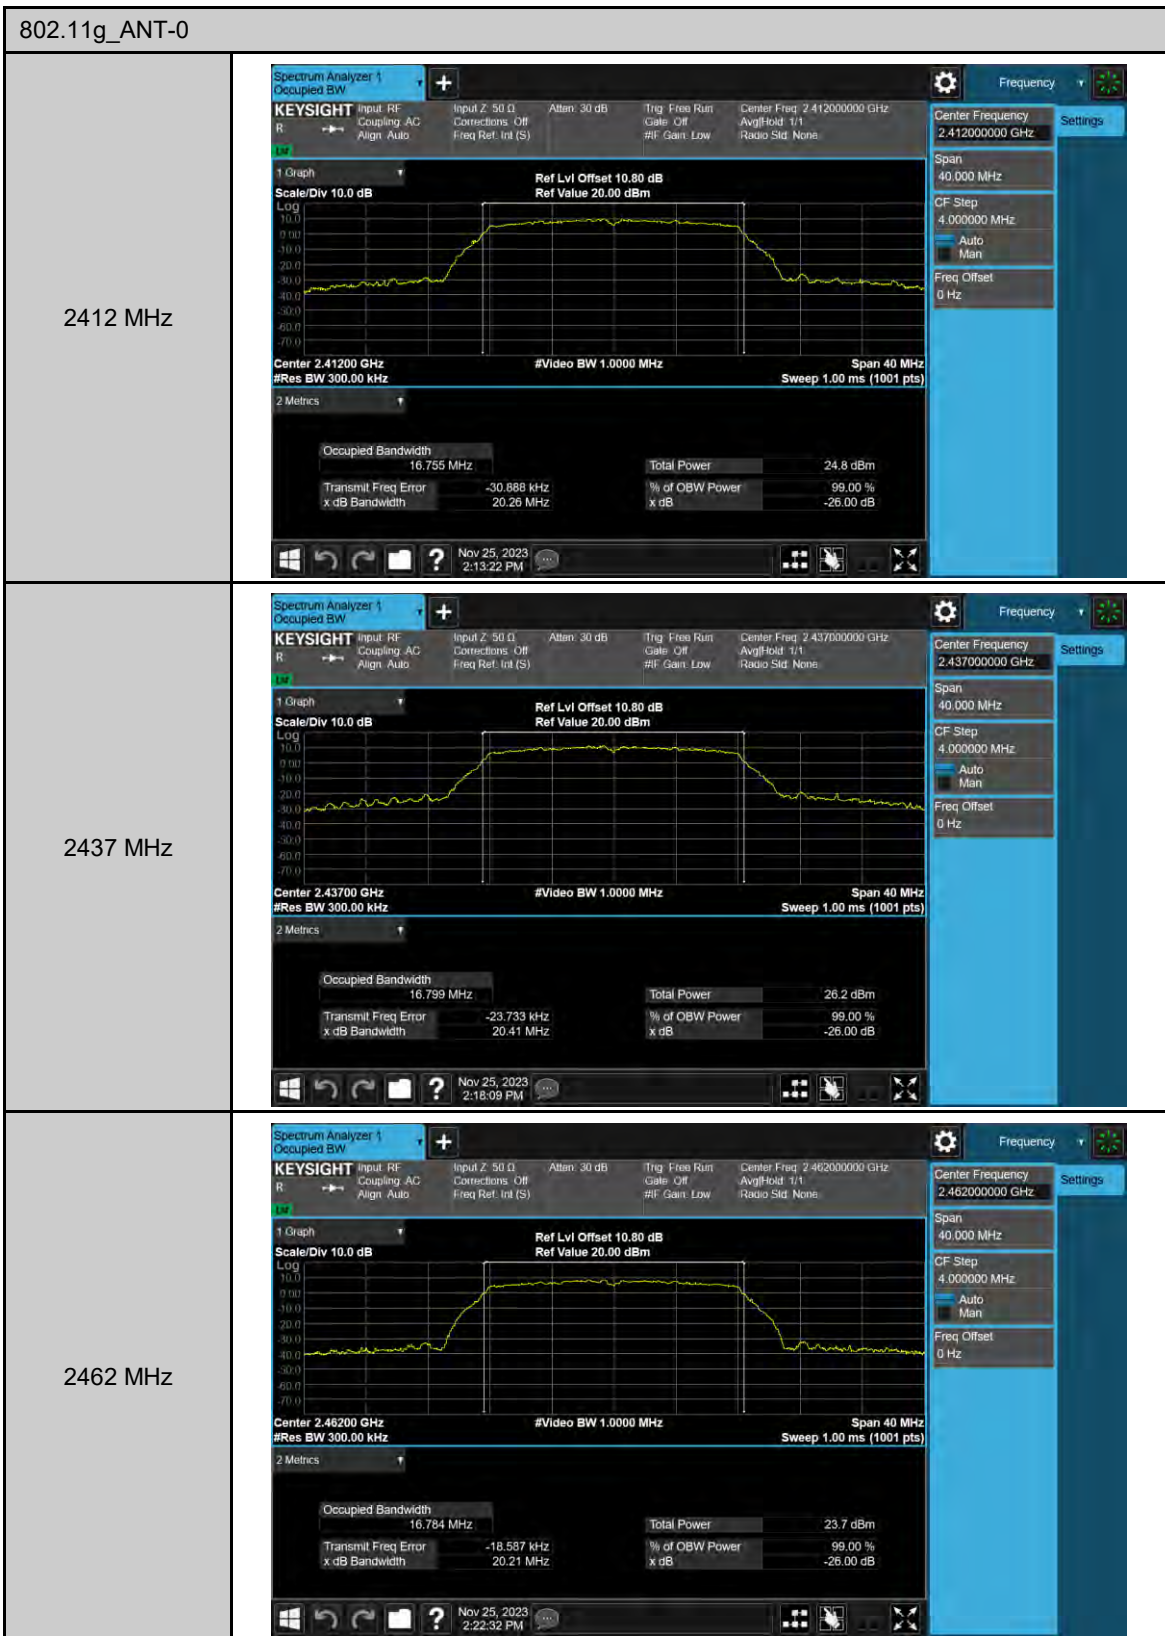

6 dB Bandwidth

802.11b_ANT-0	
2412 MHz	 <p>Center Frequency: 2.41200000 GHz Span: 40.000 MHz CF Step: 4.000000 MHz Occupied Bandwidth: 13.528 MHz Total Power: 24.2 dBm Transmit Freq Error: -53.008 kHz x dB Bandwidth: 9.559 MHz</p>
2437 MHz	 <p>Center Frequency: 2.43700000 GHz Span: 40.000 MHz CF Step: 4.000000 MHz Occupied Bandwidth: 13.737 MHz Total Power: 26.9 dBm Transmit Freq Error: -17.231 kHz x dB Bandwidth: 9.123 MHz</p>
2462 MHz	 <p>Center Frequency: 2.46200000 GHz Span: 40.000 MHz CF Step: 4.000000 MHz Occupied Bandwidth: 13.527 MHz Total Power: 23.5 dBm Transmit Freq Error: -14.968 kHz x dB Bandwidth: 9.107 MHz</p>

99% Occupied Bandwidth

Maximum Power Spectral Density