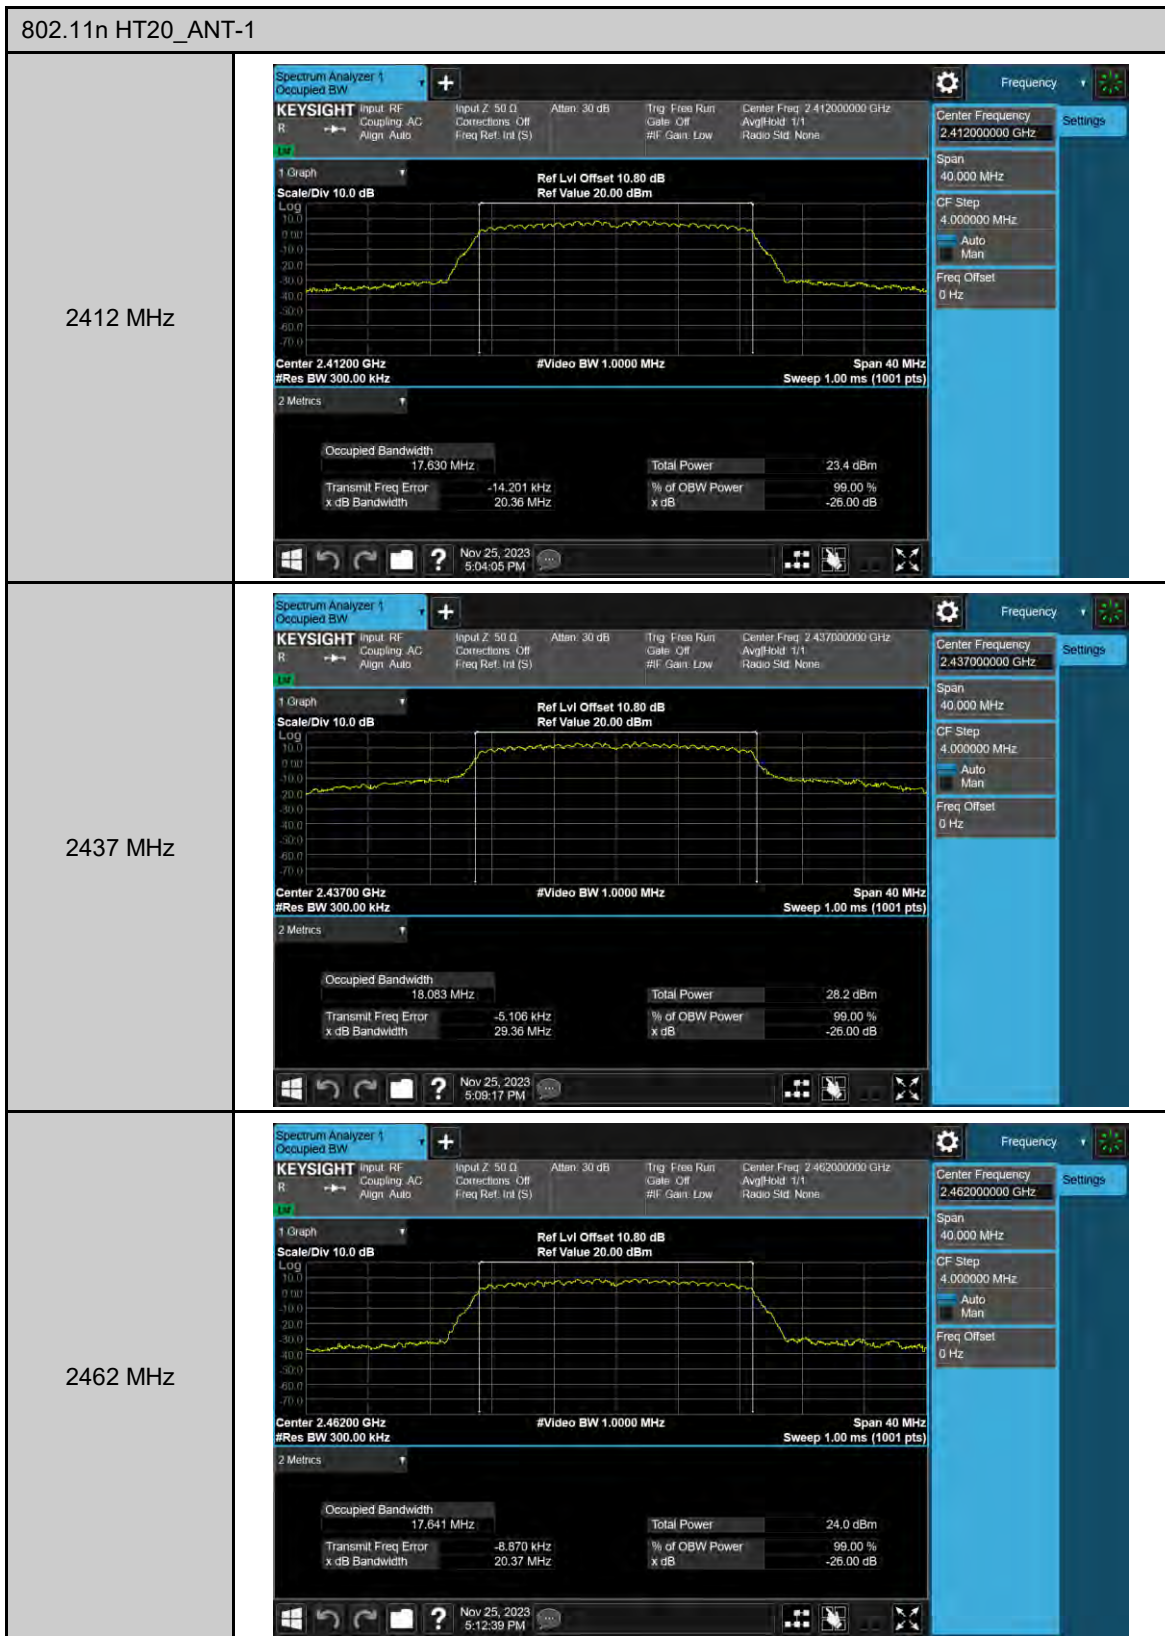

6 dB Bandwidth

802.11b_ANT-0	
2412 MHz	 <p>Center Frequency: 2.41200000 GHz Span: 40.000 MHz CF Step: 4.000000 MHz Occupied Bandwidth: 13.528 MHz Total Power: 24.2 dBm Transmit Freq Error: -53.008 kHz x dB Bandwidth: 9.559 MHz</p>
2437 MHz	 <p>Center Frequency: 2.43700000 GHz Span: 40.000 MHz CF Step: 4.000000 MHz Occupied Bandwidth: 13.737 MHz Total Power: 26.9 dBm Transmit Freq Error: -17.231 kHz x dB Bandwidth: 9.123 MHz</p>
2462 MHz	 <p>Center Frequency: 2.46200000 GHz Span: 40.000 MHz CF Step: 4.000000 MHz Occupied Bandwidth: 13.527 MHz Total Power: 23.5 dBm Transmit Freq Error: -14.968 kHz x dB Bandwidth: 9.107 MHz</p>

99% Occupied Bandwidth

Maximum Power Spectral Density