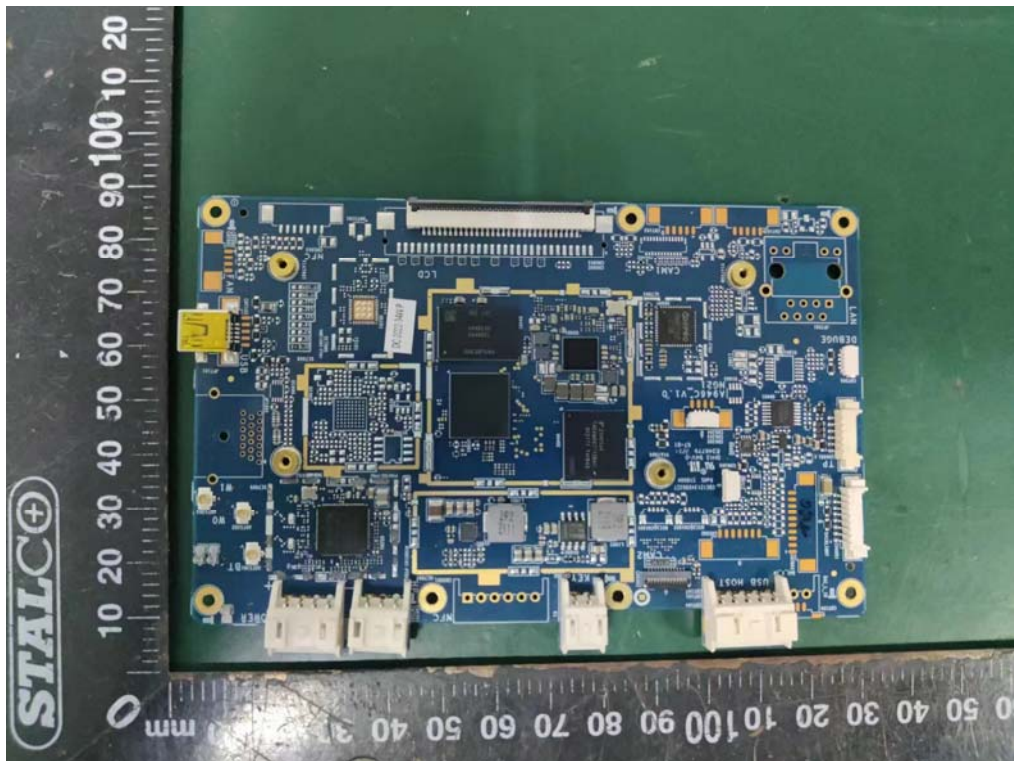

**Internal Photos**  
M/N: MP22-NEON416

**Internal Photos**  
M/N: MP22-NEON416

**Internal Photos**  
M/N: MP22-NEON416

**Internal Photos**  
M/N: MP22-NEON416

**Internal Photos**  
M/N: MP22-NEON416

Screen No.: G21520376811FA-LP6

**Internal Photos**

M/N: MP22-NEON416

**Internal Photos**  
M/N: MP22-NEON416

**Screen No.: G21520376811FA-LP9**

**Internal Photos**  
M/N: MP22-NEON416