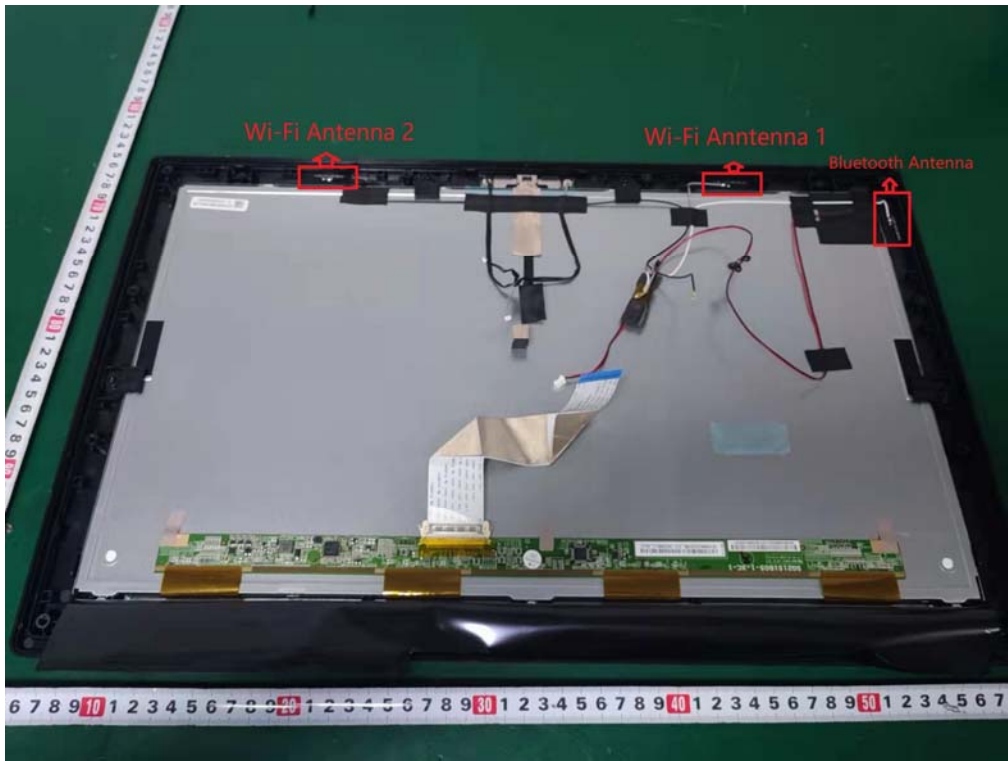

Internal Photos
M/N: MP22-NEON416