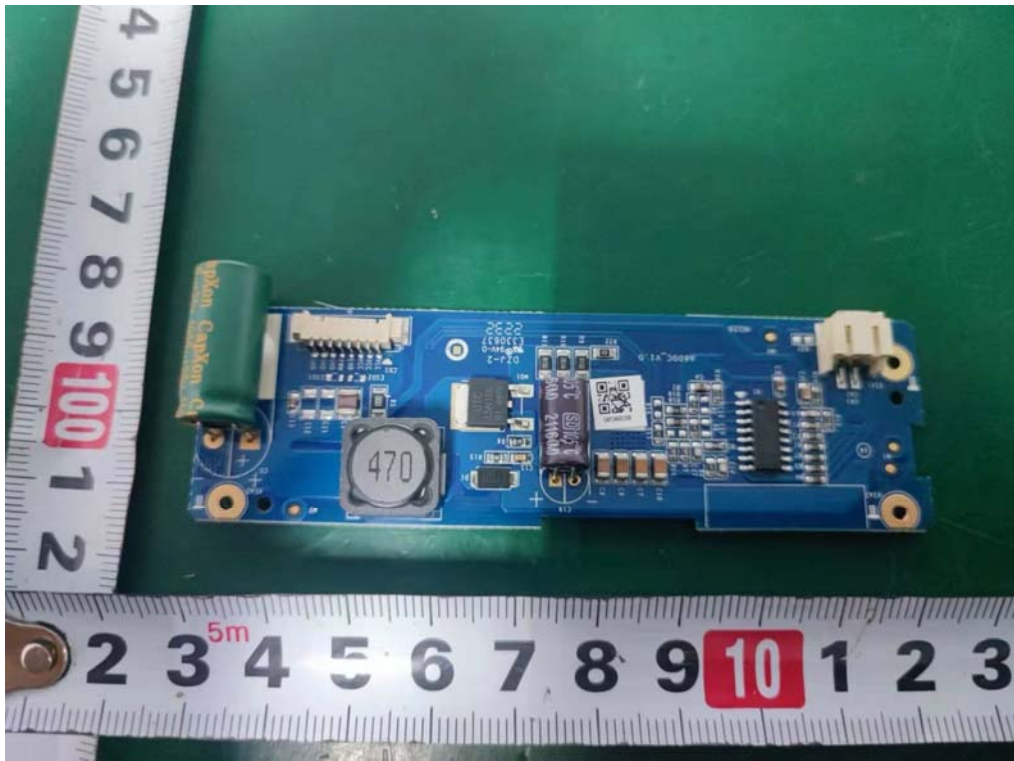

**Internal Photos**  
M/N: MP22-NEON416

**Internal Photos**  
M/N: MP22-NEON416

**Internal Photos**  
M/N: MP22-NEON416

**Internal Photos**  
M/N: MP22-NEON416

**Internal Photos**  
M/N: MP22-NEON416

Screen No.: G21520376811FA-LP6

**Internal Photos**

M/N: MP22-NEON416

**Internal Photos**  
M/N: MP22-NEON416

**Screen No.: G21520376811FA-LP9**

**Internal Photos**  
M/N: MP22-NEON416