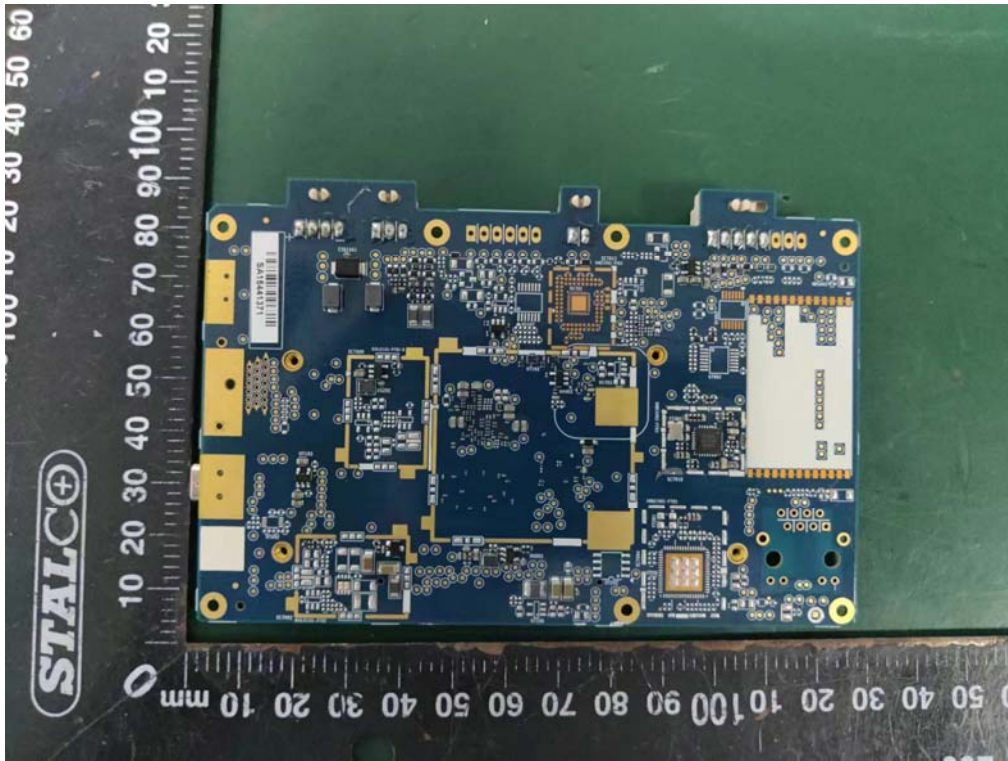

**Internal Photos**  
M/N: MP22-NEON416

**Internal Photos**  
M/N: MP22-NEON416

**Internal Photos**  
M/N: MP22-NEON416

**Internal Photos**  
M/N: MP22-NEON416

**Internal Photos**  
M/N: MP22-NEON416

Screen No.: G21520376811FA-LP6

**Internal Photos**

M/N: MP22-NEON416

**Internal Photos**  
M/N: MP22-NEON416

**Screen No.: G21520376811FA-LP9**

**Internal Photos**  
M/N: MP22-NEON416