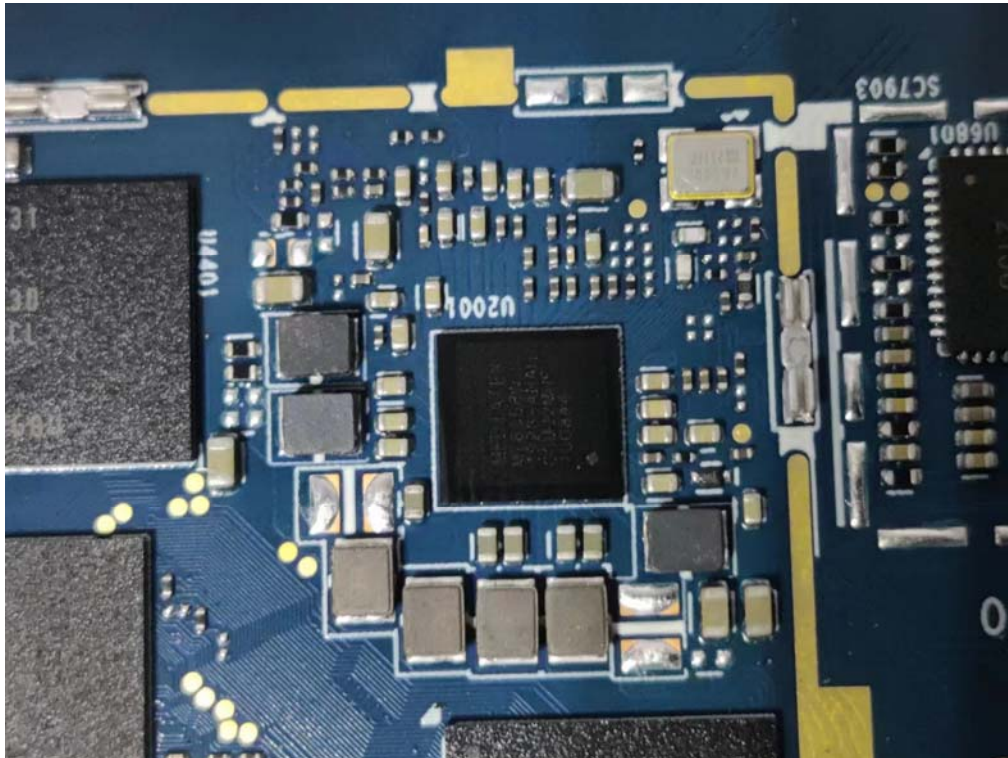

**Internal Photos**  
M/N: MP22-NEON416

**Internal Photos**  
M/N: MP22-NEON416

**Internal Photos**  
M/N: MP22-NEON416

**Internal Photos**  
M/N: MP22-NEON416

**Internal Photos**  
M/N: MP22-NEON416

Screen No.: G21520376811FA-LP6

**Internal Photos**

M/N: MP22-NEON416

**Internal Photos**  
M/N: MP22-NEON416

**Screen No.: G21520376811FA-LP9**

**Internal Photos**  
M/N: MP22-NEON416