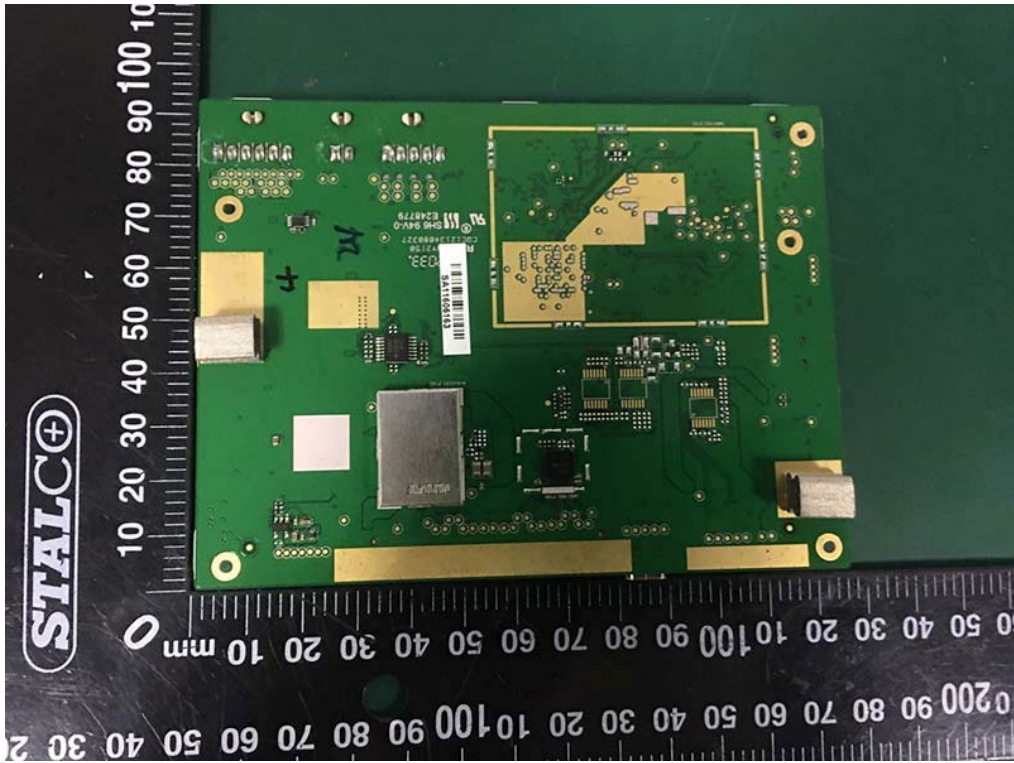

**Internal Photos**  
M/N: MP32-ARGON2-MIRROR

Bluetooth  
Wi-Fi Antenna

**Internal Photos**  
M/N: MP32-ARGON2-MIRROR

MT6625L

**Internal Photos**  
M/N: MP32-ARGON2-MIRROR

MT8163

**Internal Photos**  
M/N: MP32-ARGON2-MIRROR