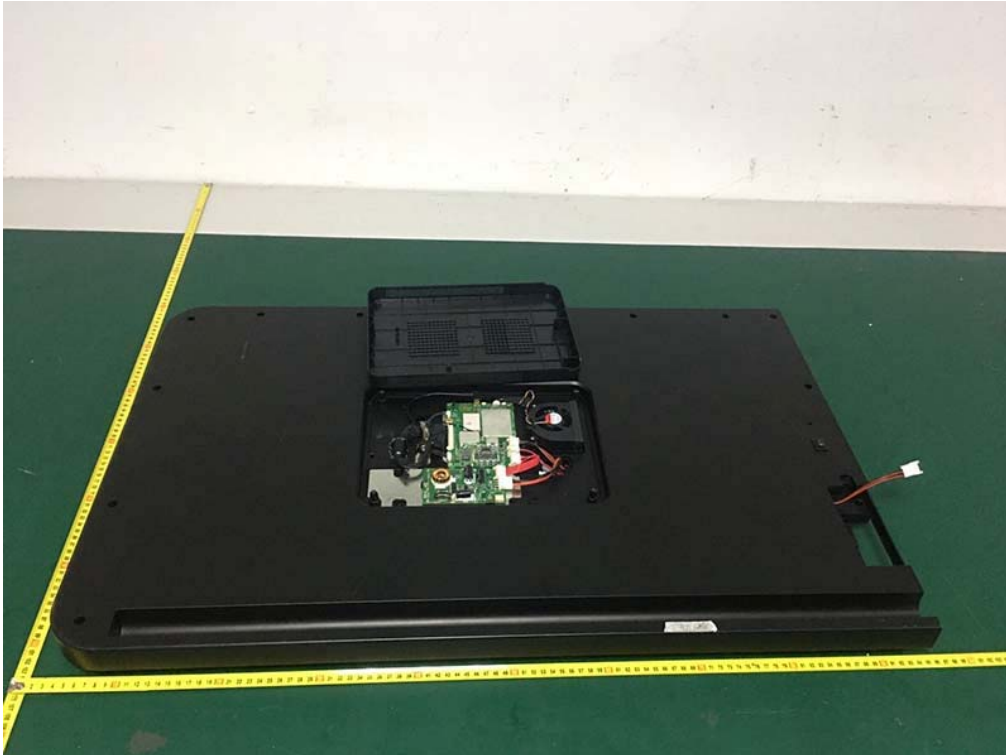

**Internal Photos**  
M/N: MP32-ARGON2-MIRROR

Bluetooth  
Wi-Fi Antenna

**Internal Photos**  
M/N: MP32-ARGON2-MIRROR

MT6625L

**Internal Photos**  
M/N: MP32-ARGON2-MIRROR

MT8163

**Internal Photos**  
M/N: MP32-ARGON2-MIRROR