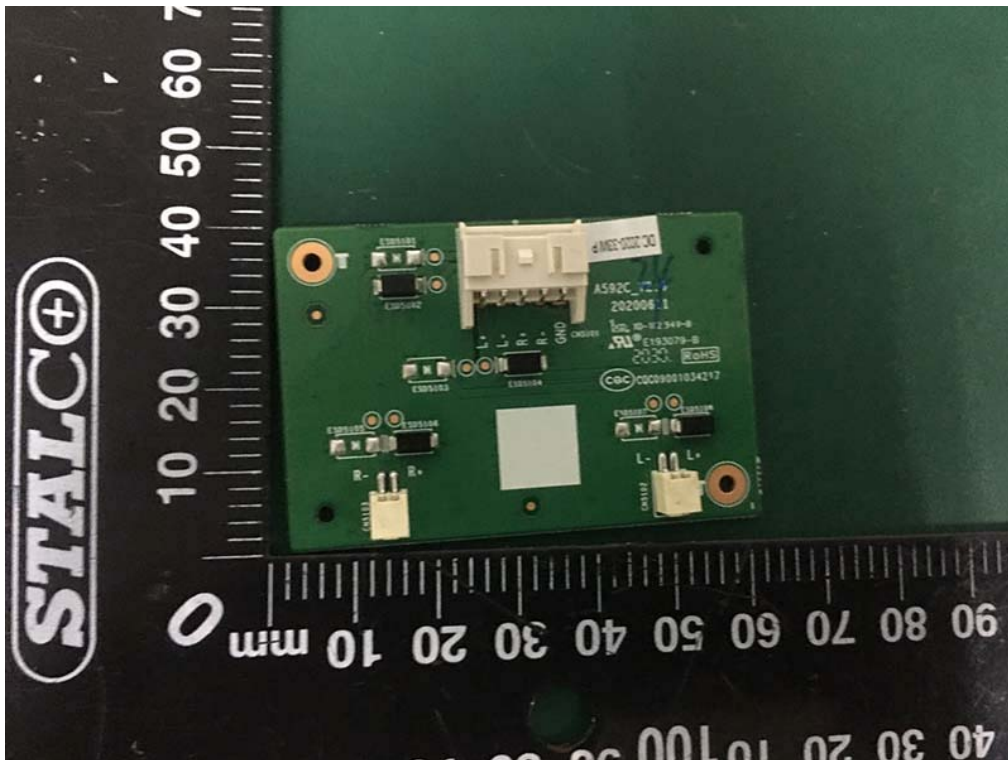

Internal Photos
M/N: MP32-ARGON2-MIRROR