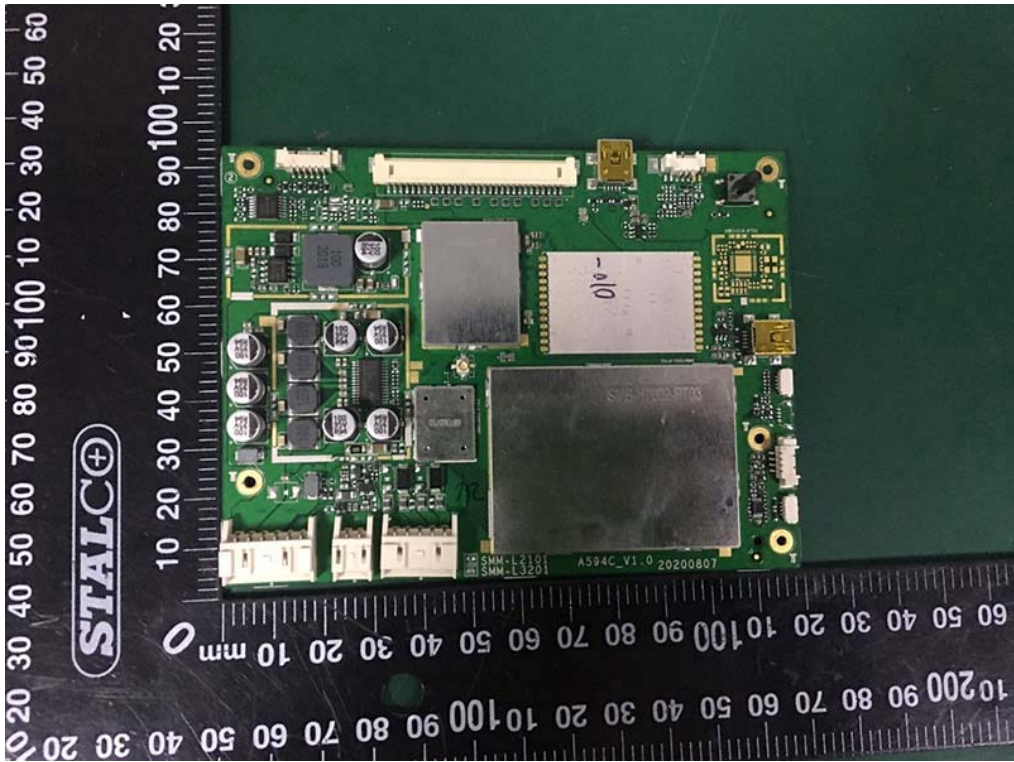

**Internal Photos**  
M/N: MP32-ARGON2-MIRROR

Bluetooth  
Wi-Fi Antenna

**Internal Photos**  
M/N: MP32-ARGON2-MIRROR

MT6625L

**Internal Photos**  
M/N: MP32-ARGON2-MIRROR

MT8163

**Internal Photos**  
M/N: MP32-ARGON2-MIRROR