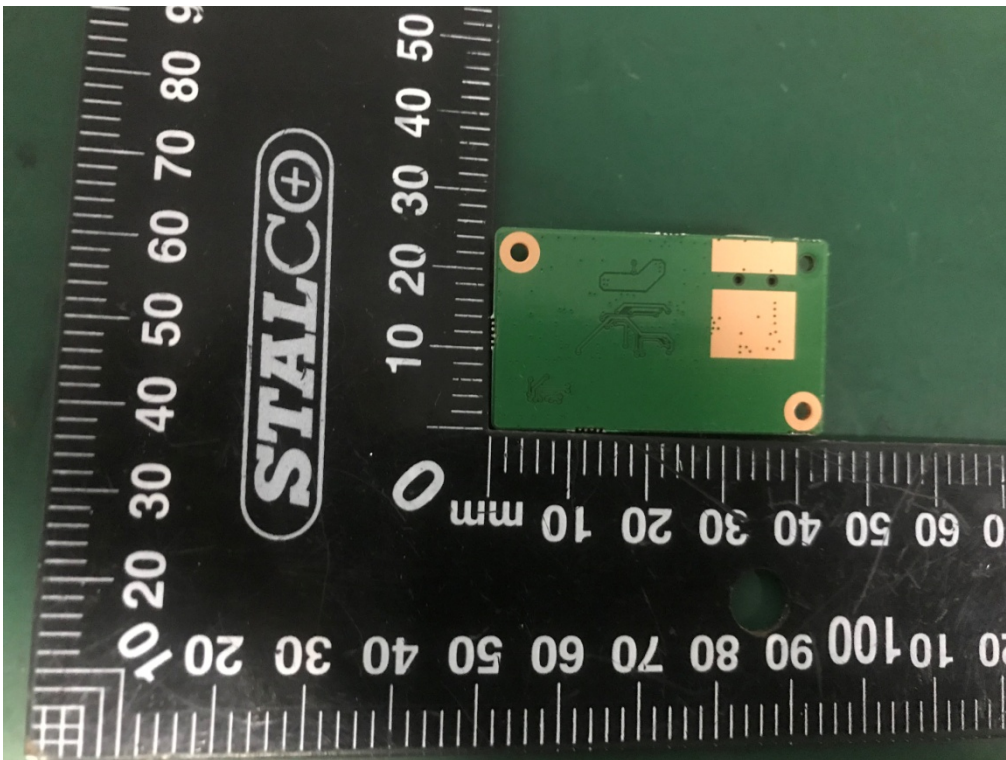

Internal Photos
M/N: MP32-ARGON2-MIRROR