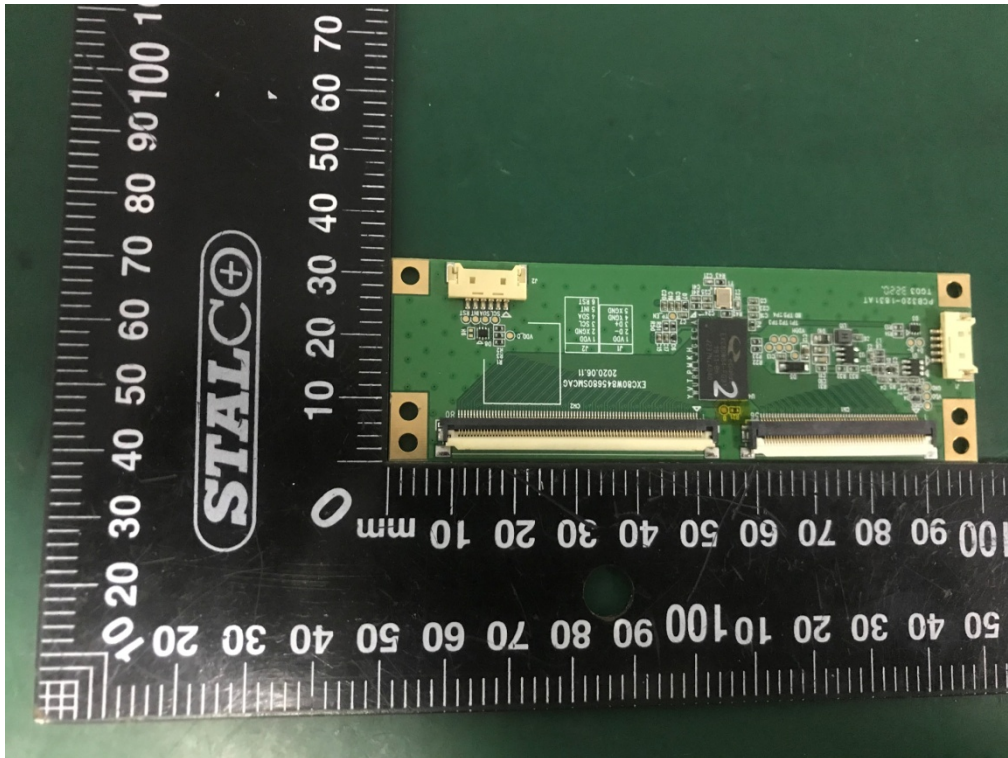

Internal Photos
M/N: MP32-ARGON2-MIRROR