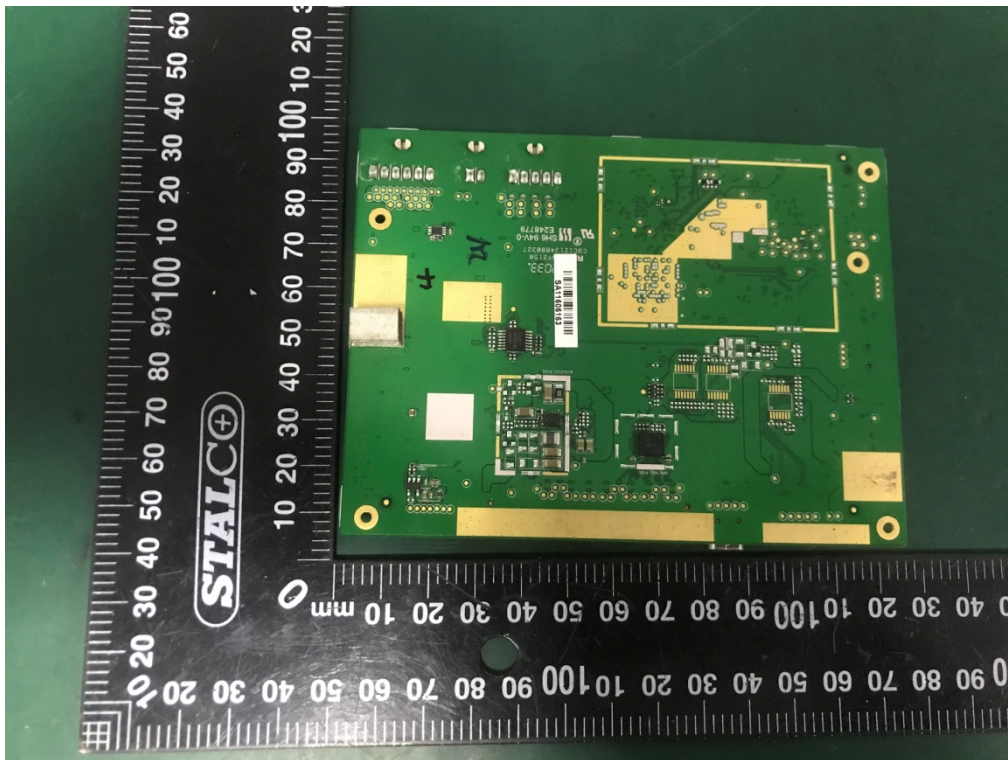

**Internal Photos**  
M/N: MP32-ARGON2-MIRROR

Bluetooth  
Wi-Fi Antenna

**Internal Photos**  
M/N: MP32-ARGON2-MIRROR

MT6625L

**Internal Photos**  
M/N: MP32-ARGON2-MIRROR

MT8163

**Internal Photos**  
M/N: MP32-ARGON2-MIRROR