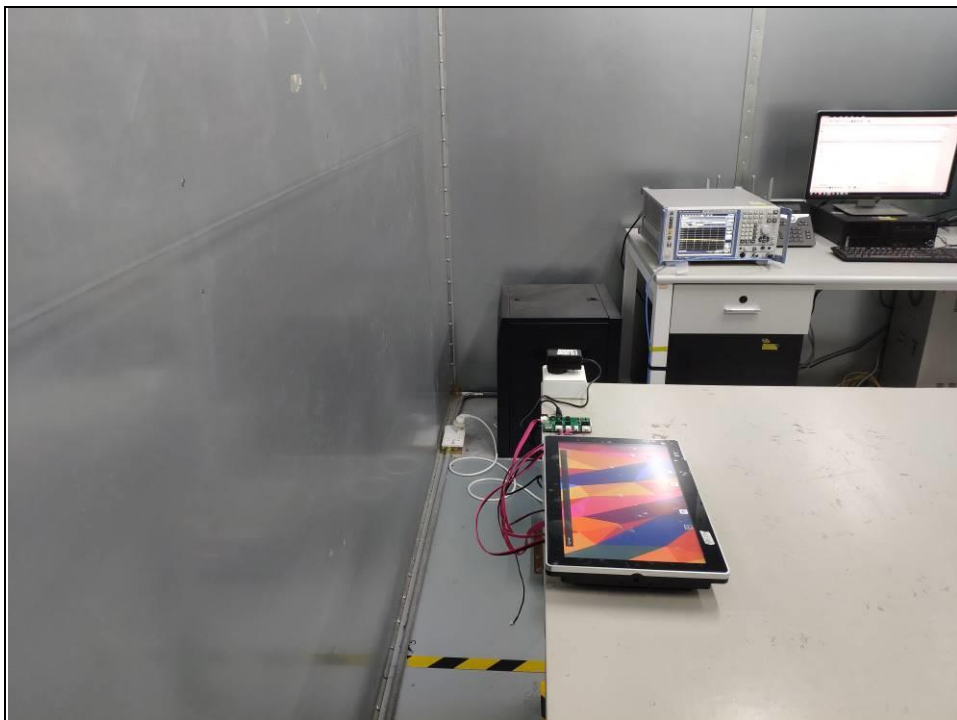

SET-UP FOR CONDUCTED EMISSION TEST

SET-UP FOR RADIATED EMISSION TEST

Frequency Range < 30MHz ~1GHz >

Frequency Range < Above 1GHz >