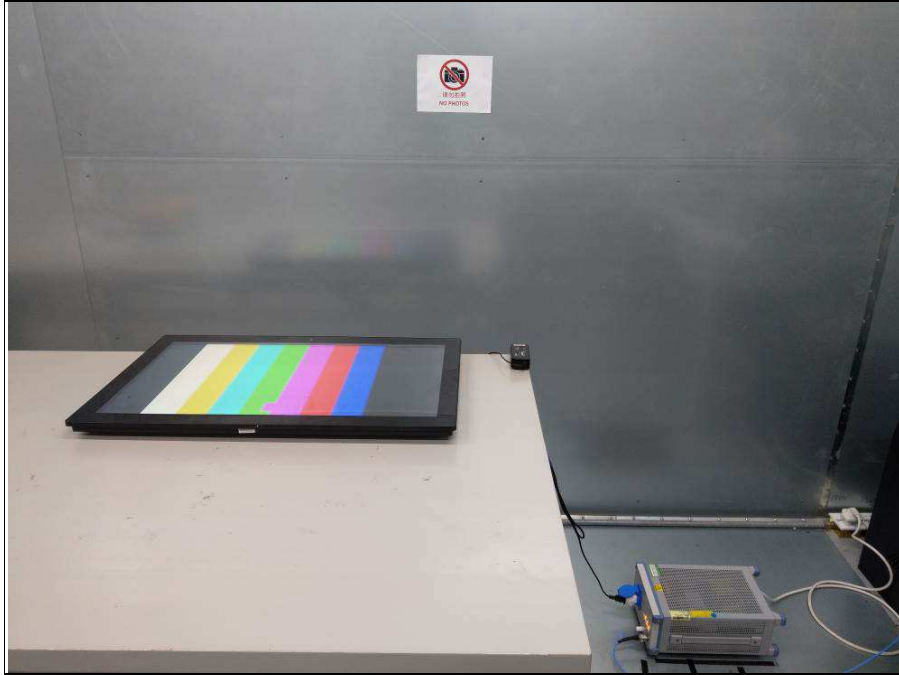

SET-UP FOR CONDUCTED EMISSION TEST

SET-UP FOR RADIATED EMISSION TEST

Frequency Range < 30MHz ~1GHz >

Frequency Range< Above 1GHz >