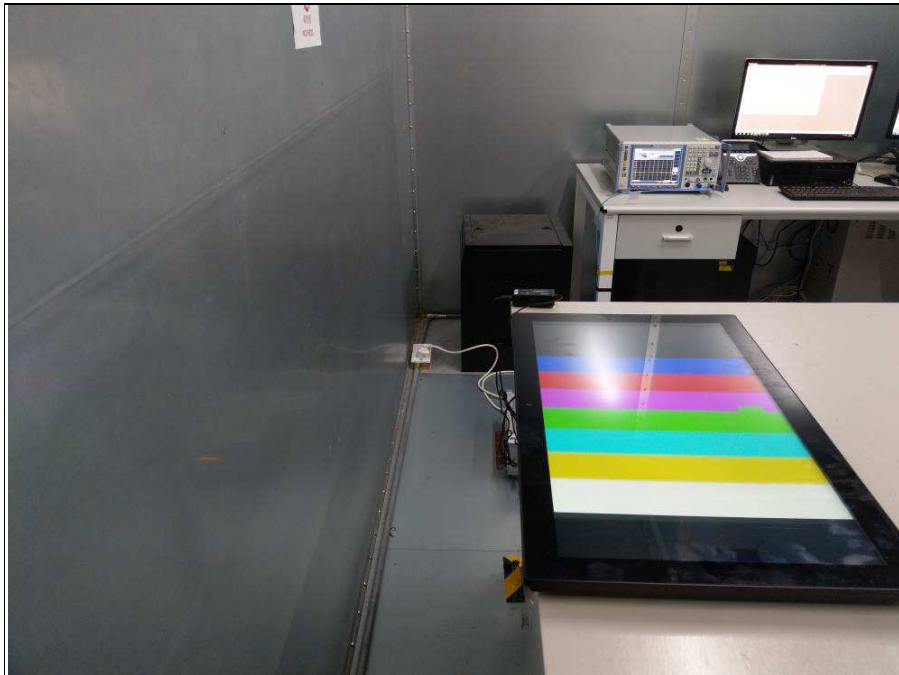

SET-UP FOR CONDUCTED EMISSION TEST

SET-UP FOR RADIATED EMISSION TEST

Frequency Range < 30MHz ~1GHz >

Frequency Range< Above 1GHz >