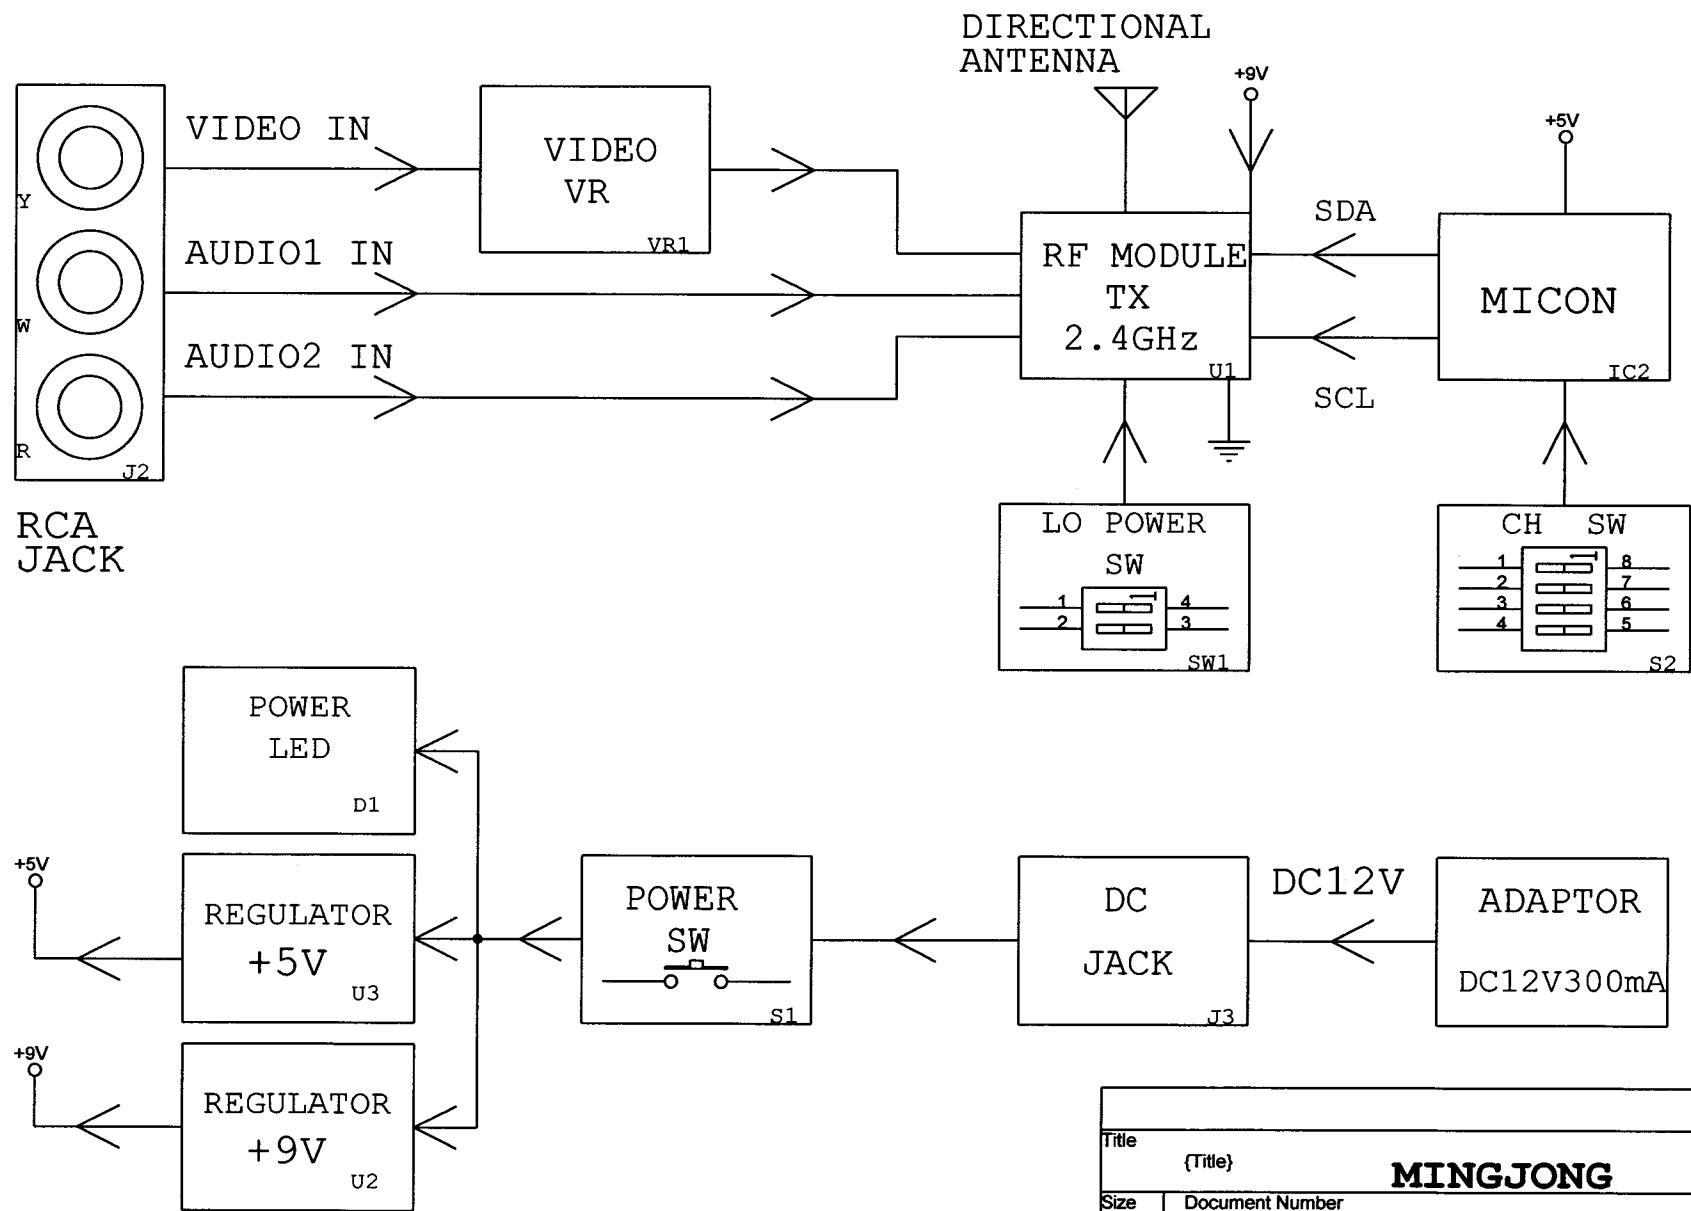

Title		
(Title) <b>MINGJONG</b>		
Size	Document Number	Rev
A	{Doc}	
<b>M9310 BLOCK</b>		
Date:	Monday, October 16, 2000	Sheet 1 of 1

虛線部份不焊即為M9310

Title		
JIMMY/R&D/MINGJONG		
Size	Document Number	Rev
B	M9310mainboard	A
Date:	Friday, October 27, 2000	Sheet 1 of 1

# M9312 TRANSMITTER

Title		
(Title)		
<b>MINGJONG</b>		
Size	Document Number	Rev
A	(Doc)	
<b>M9312 BLOCK</b>		
Date:	Saturday, November 04, 2000	Sheet 1 of 1

虛線部份不焊即為M9312

Title		
JIMMY/R&D/MINGJONG		
Size	Document Number	Rev
B	M9312mainboard	A
Date:	Friday, October 27, 2000	Sheet 1 of 1