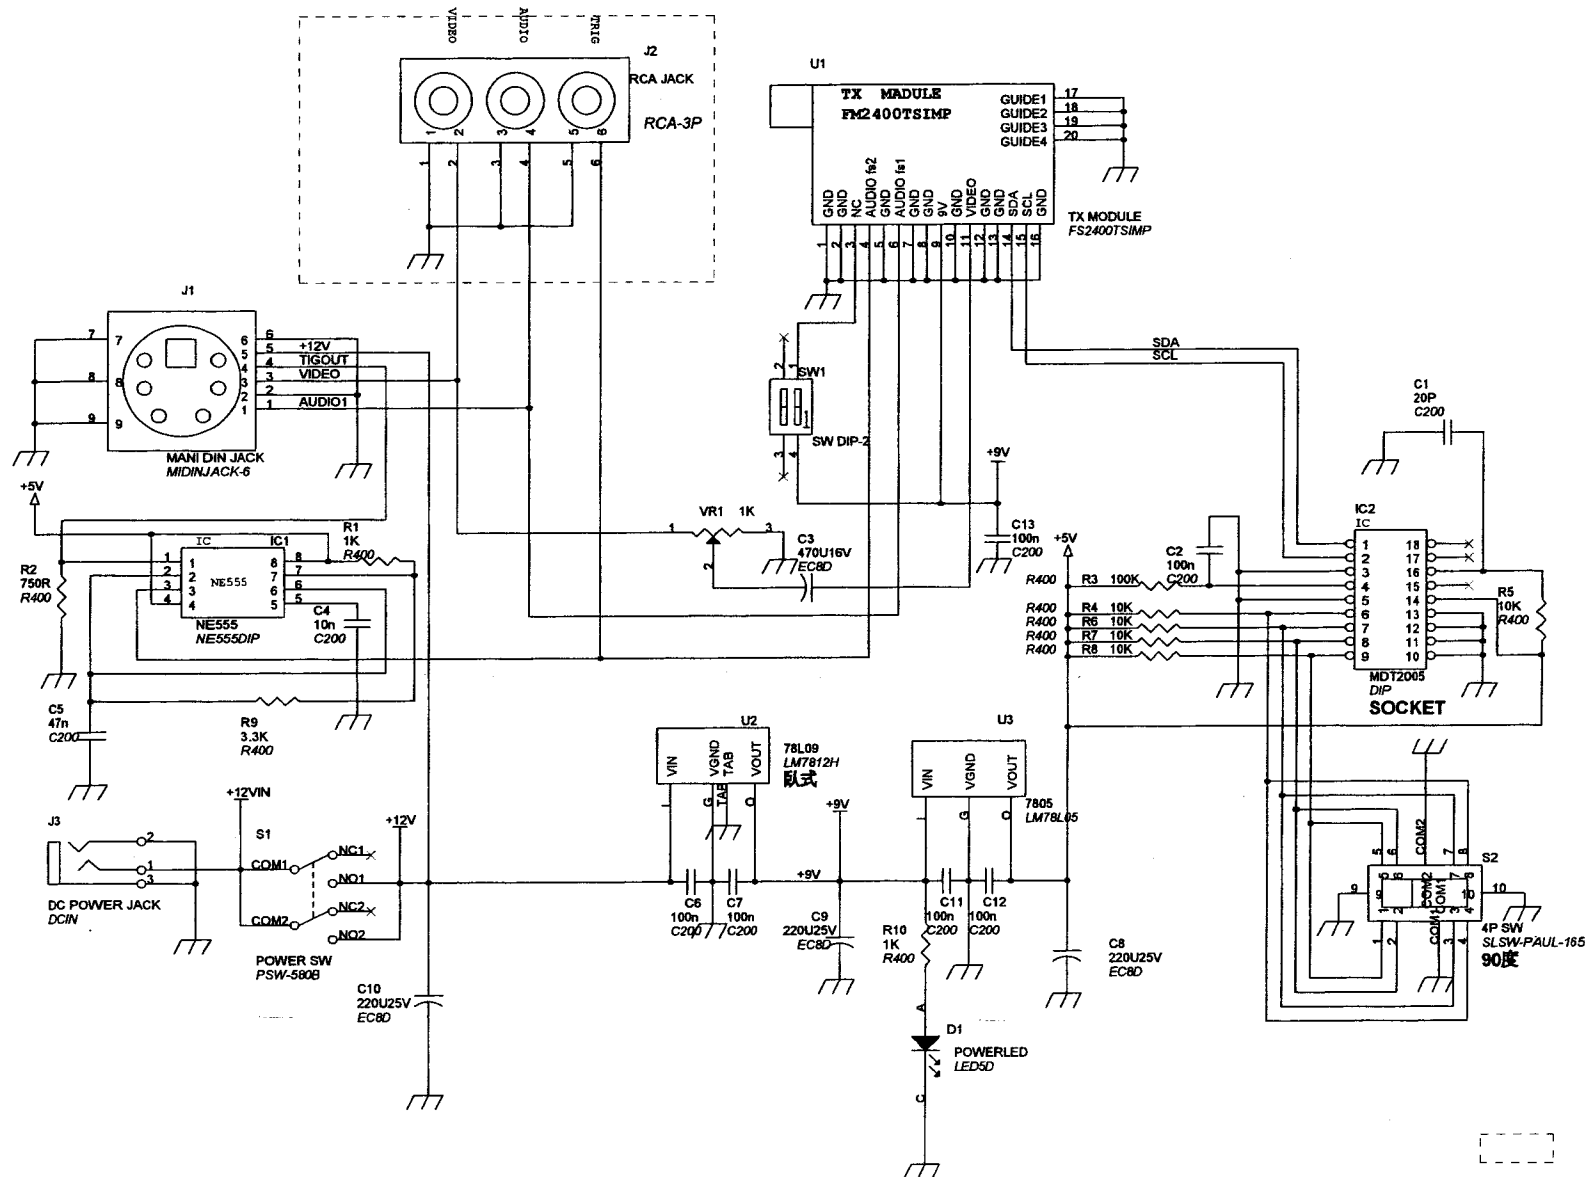

Title		
(Title) <b>MINGJONG</b>		
Size	Document Number	Rev
A	{Doc}	
<b>M9310 BLOCK</b>		
Date:	Monday, October 16, 2000	Sheet 1 of 1

虛線部份不焊即為M9310

Title		
JIMMY/R&D/MINGJONG		
Size	Document Number	Rev
B	M9310mainboard	A
Date:	Friday, October 27, 2000	Sheet 1 of 1

# M9312 TRANSMITTER

Title		
(Title)		
<b>MINGJONG</b>		
Size	Document Number	Rev
A	(Doc)	
<b>M9312 BLOCK</b>		
Date:	Saturday, November 04, 2000	Sheet 1 of 1

虛線部份不焊即為M9312

Title		
JIMMY/R&D/MINGJONG		
Size	Document Number	Rev
B	M9312mainboard	A
Date:	Friday, October 27, 2000	Sheet 1 of 1