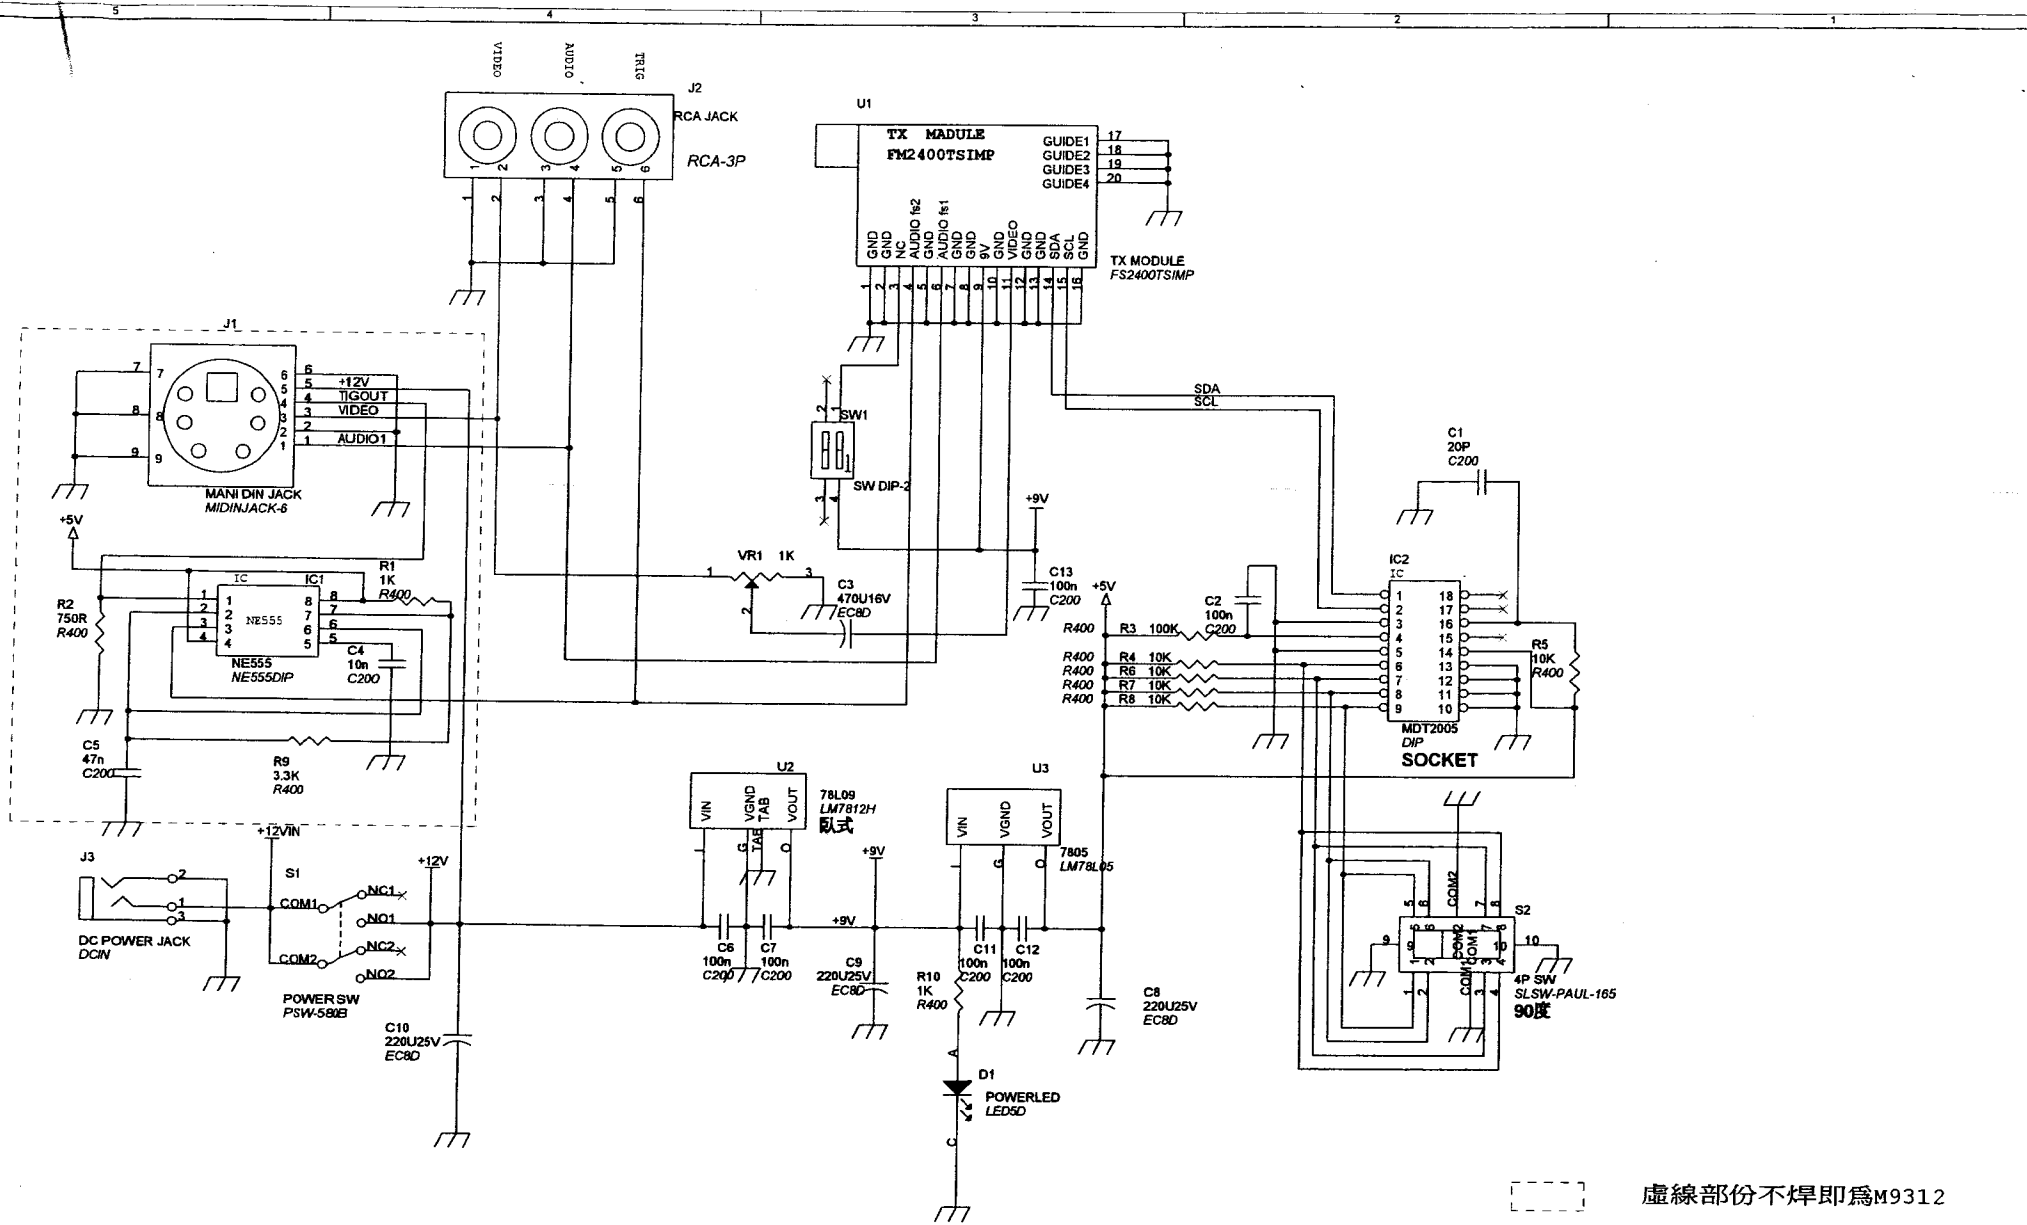

Title		
(Title) <b>MINGJONG</b>		
Size	Document Number	Rev
A	{Doc}	
<b>M9310 BLOCK</b>		
Date:	Monday, October 16, 2000	Sheet 1 of 1

虛線部份不焊即為M9310

Title		
JIMMY/R&D/MINGJONG		
Size	Document Number	Rev
B	M9310mainboard	A
Date:	Friday, October 27, 2000	Sheet 1 of 1

# M9312 TRANSMITTER

Title		
(Title)		
<b>MINGJONG</b>		
Size	Document Number	Rev
A	(Doc)	
<b>M9312 BLOCK</b>		
Date:	Saturday, November 04, 2000	Sheet 1 of 1

虛線部份不焊即為M9312

Title		
JIMMY/R&D/MINGJONG		
Size	Document Number	Rev
B	M9312mainboard	A
Date:	Friday, October 27, 2000	Sheet 1 of 1