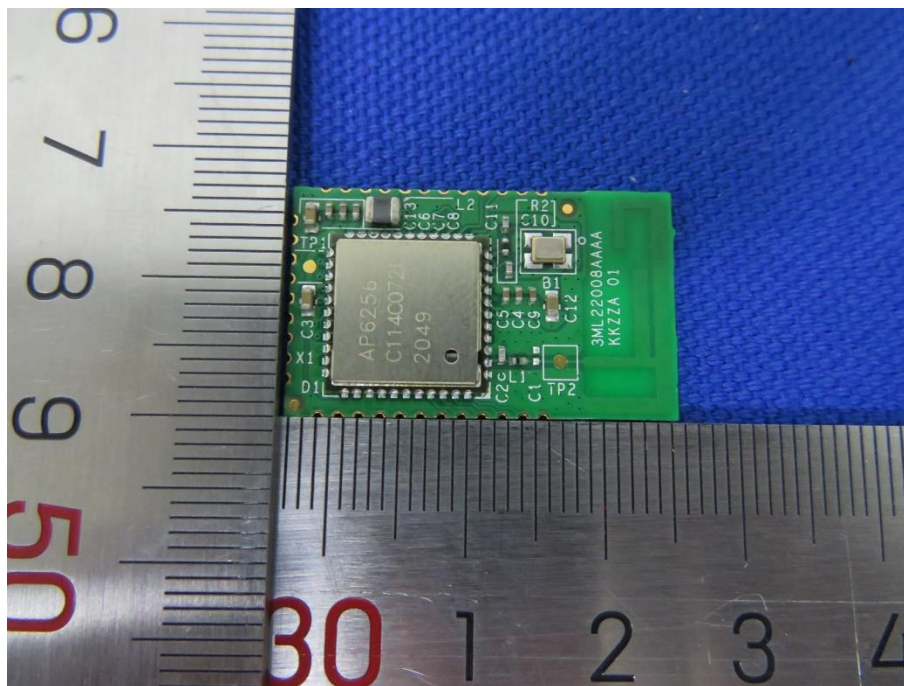

# External Photos of EUT

Report No.: CN21180G 001

Model No. : BTWDB01

Page: 1 of 1

-THE END--