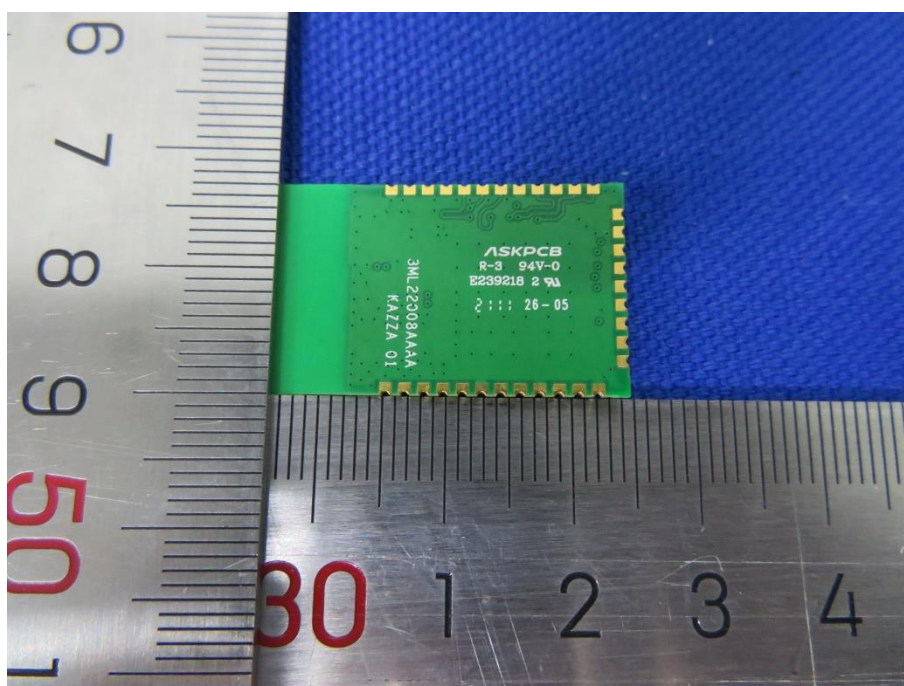

# External Photos of EUT

Report No.: CN21180G 001

Model No. : BTWDB01

Page: 1 of 1

-THE END--