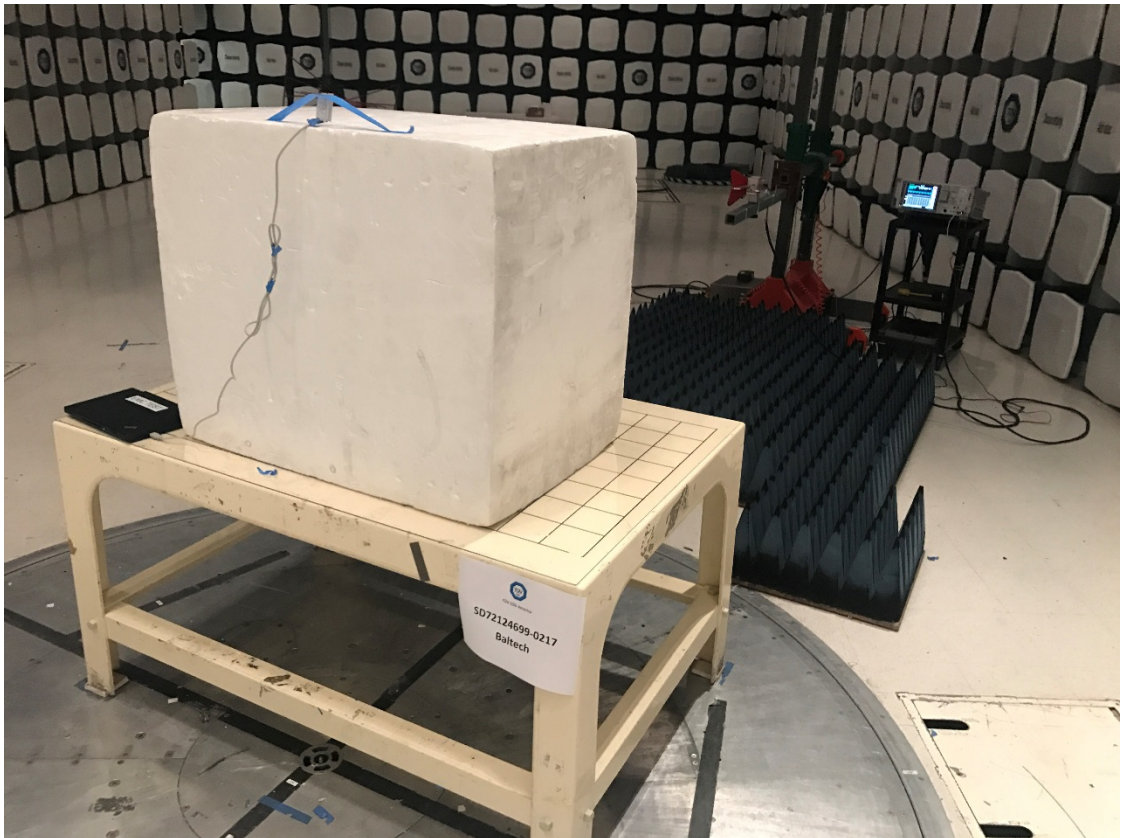

Test Set Up Pictures

Mode: 10117-810
FCC IC: OKY10117810A01A
IC ID: OKY10117810A01A

Conducted Emissions

Radiated Emissions/Mask/ Bandwidth

Frequency Stability