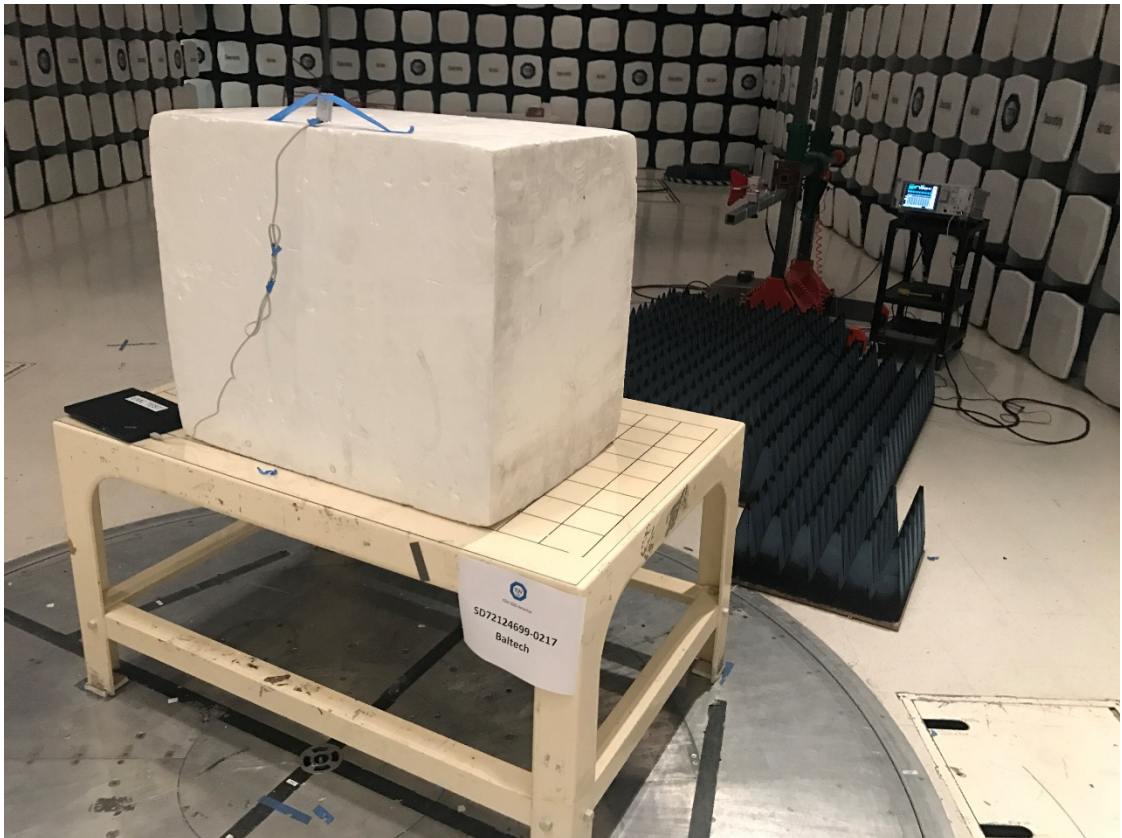

Test Set Up Pictures

Mode: 10115-610
FCC IC: OKY10115610A02A
IC ID: 7657A-10115610

Conducted Emissions

Radiated Emissions/Mask/ Bandwidth

Frequency Stability