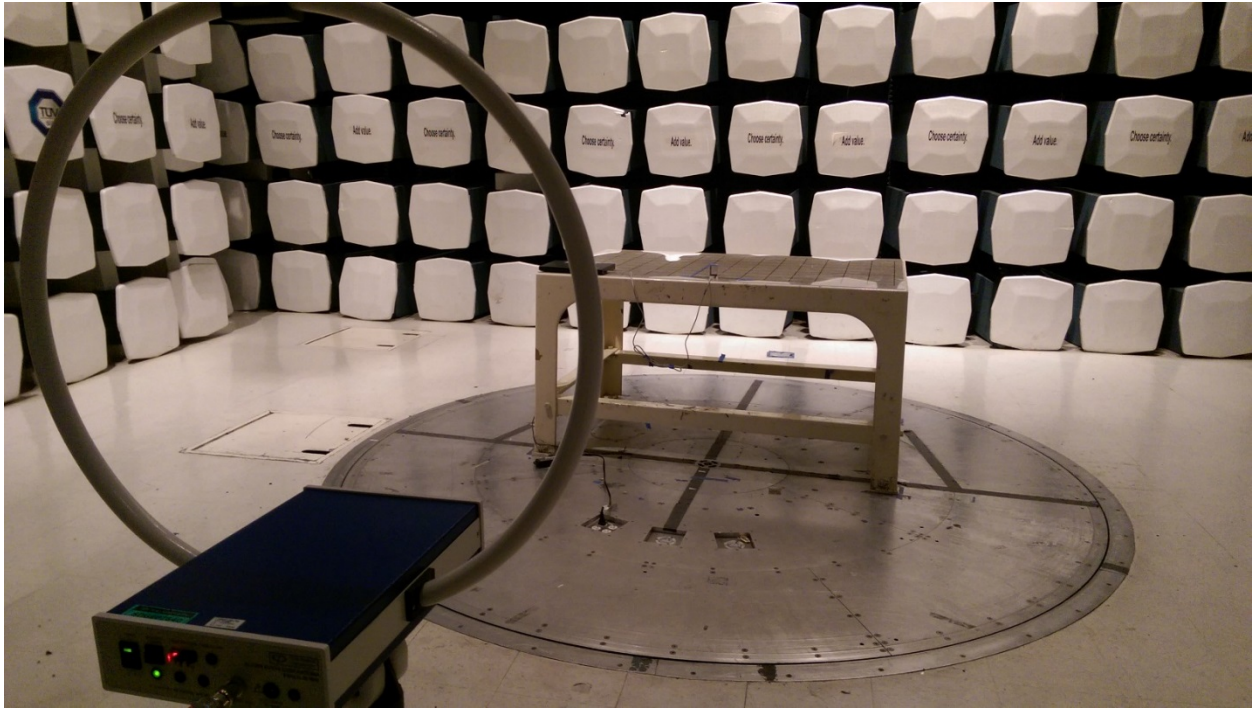

Test Set Up Pictures

Mode: 10115-610
FCC IC: OKY10115610A02A
IC ID: 7657A-10115610

Conducted Emissions

Radiated Emissions/Mask/ Bandwidth

Frequency Stability