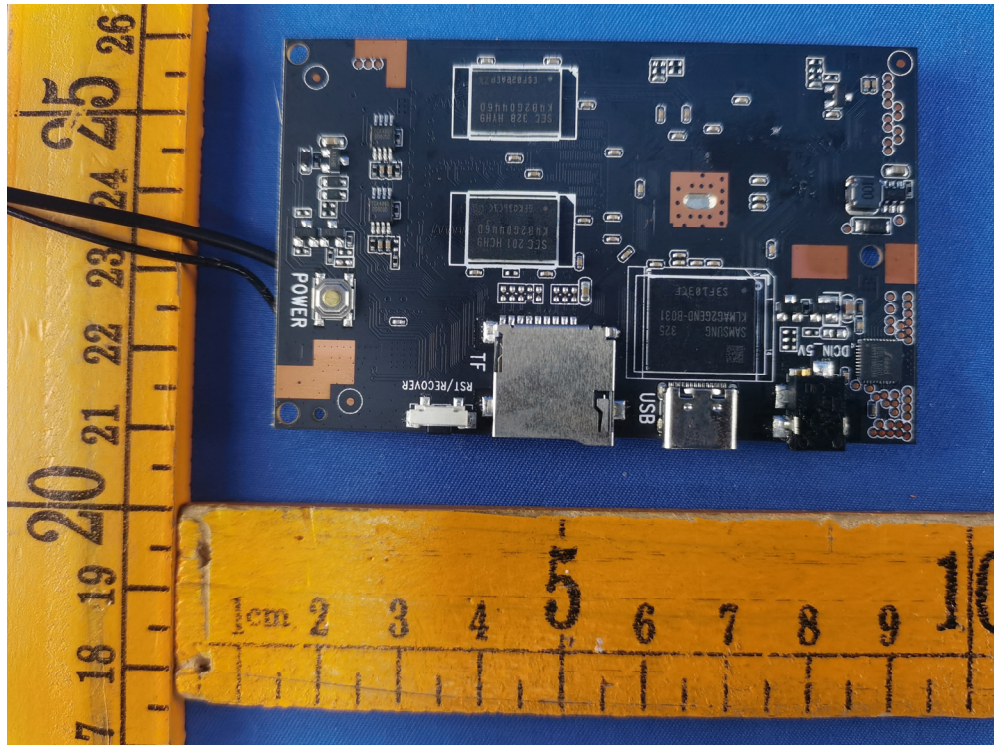

Appendix-WE-1908-Photos