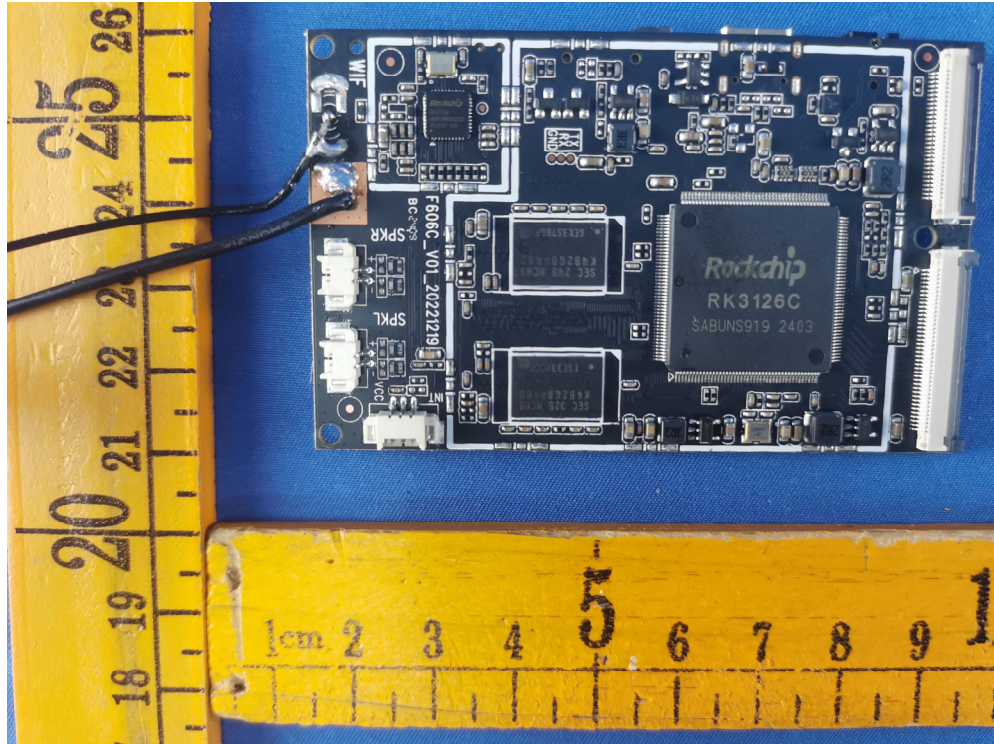

Appendix-WE-1908-Photos