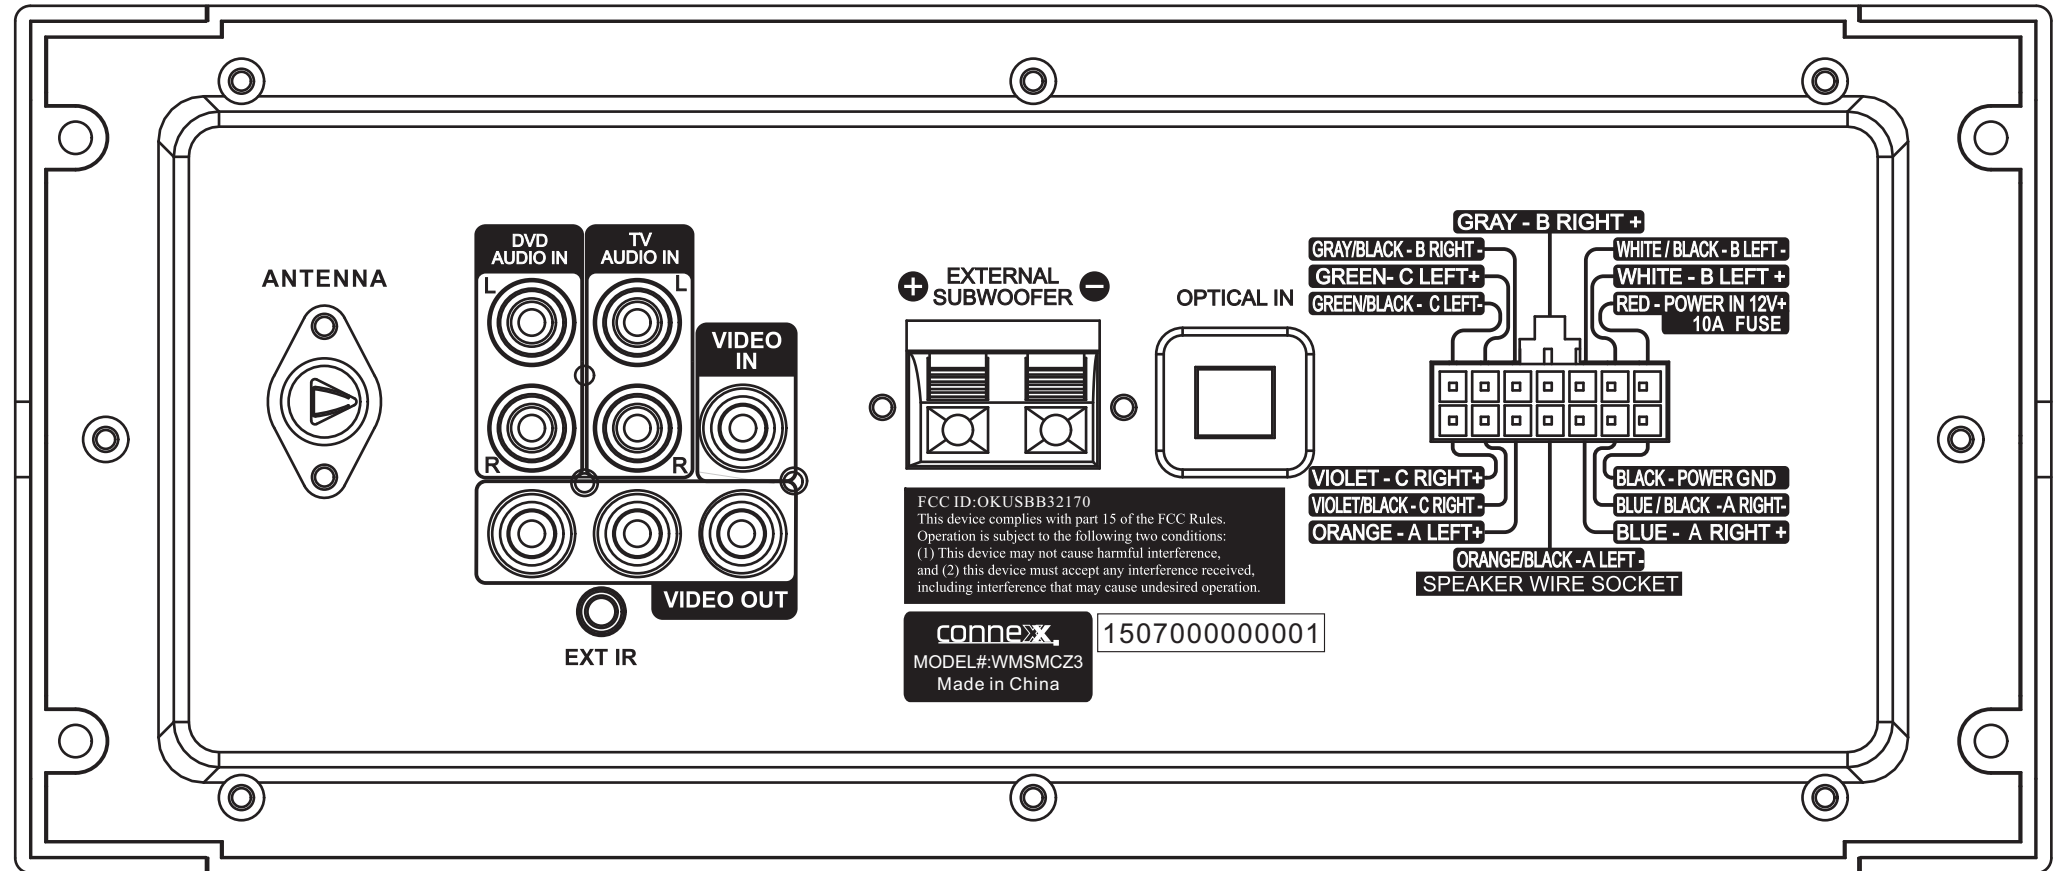

connex
MODEL#:WMSMCZ3
Made in China

Sticker (Black),
Size: 25x12 mm
型号贴纸 黑纸白字,过光胶
单机数量: 1PC贴机器后板.

品号 : 32271251200501

MODEL#:
WMSMCZ3
Made in China

Sticker (white),
Size: 30x13 mm
型号贴纸 白纸黑字,过光胶
单机数量: 1PC贴白盒顶盖.

品号 : 32271301300301

FCC ID:OKUSBB32170
This device complies with part 15 of the FCC Rules.
Operation is subject to the following two conditions:
(1) This device may not cause harmful interference,
and (2) this device must accept any interference received,
including interference that may cause undesired operation.

FCC 贴纸 (黑底白字)
SIZE : 50*15MM
单机数量 : 1PC

品号 : 3227G501501801

1507000000001 **TO** 1507000000505

Sticker (white),
Size: 30x5 mm
流水号贴纸 单机数量: 2pcs 贴于机器后板和白盒顶盖 (一一对应)

品号 : 322710LE155421

贴纸位置图

品号:		订单号: JLE15542D	
深圳君兰电子有限公司		版本/版次: A/0	
贴纸	客户名称	ENCORE	本司型号 SBB-32170
商标 connex	客户型号	WMSMCZ3	单台数量
拟制 凌霄华	审核		批准

ITEM: MEDIA CENTER
RIVER PARK
ELKHART IN

PO# : EN01201506
MODEL NO.: WSMCZ3
CONTENT : 4 PCS
MADE IN CHINA

Gross Weight : 4.3 KGS
Carton Dimensions : 32.7 X 26.7 X 33.3 CM

ITEM: MEDIA CENTER
RIVER PARK
ELKHART IN