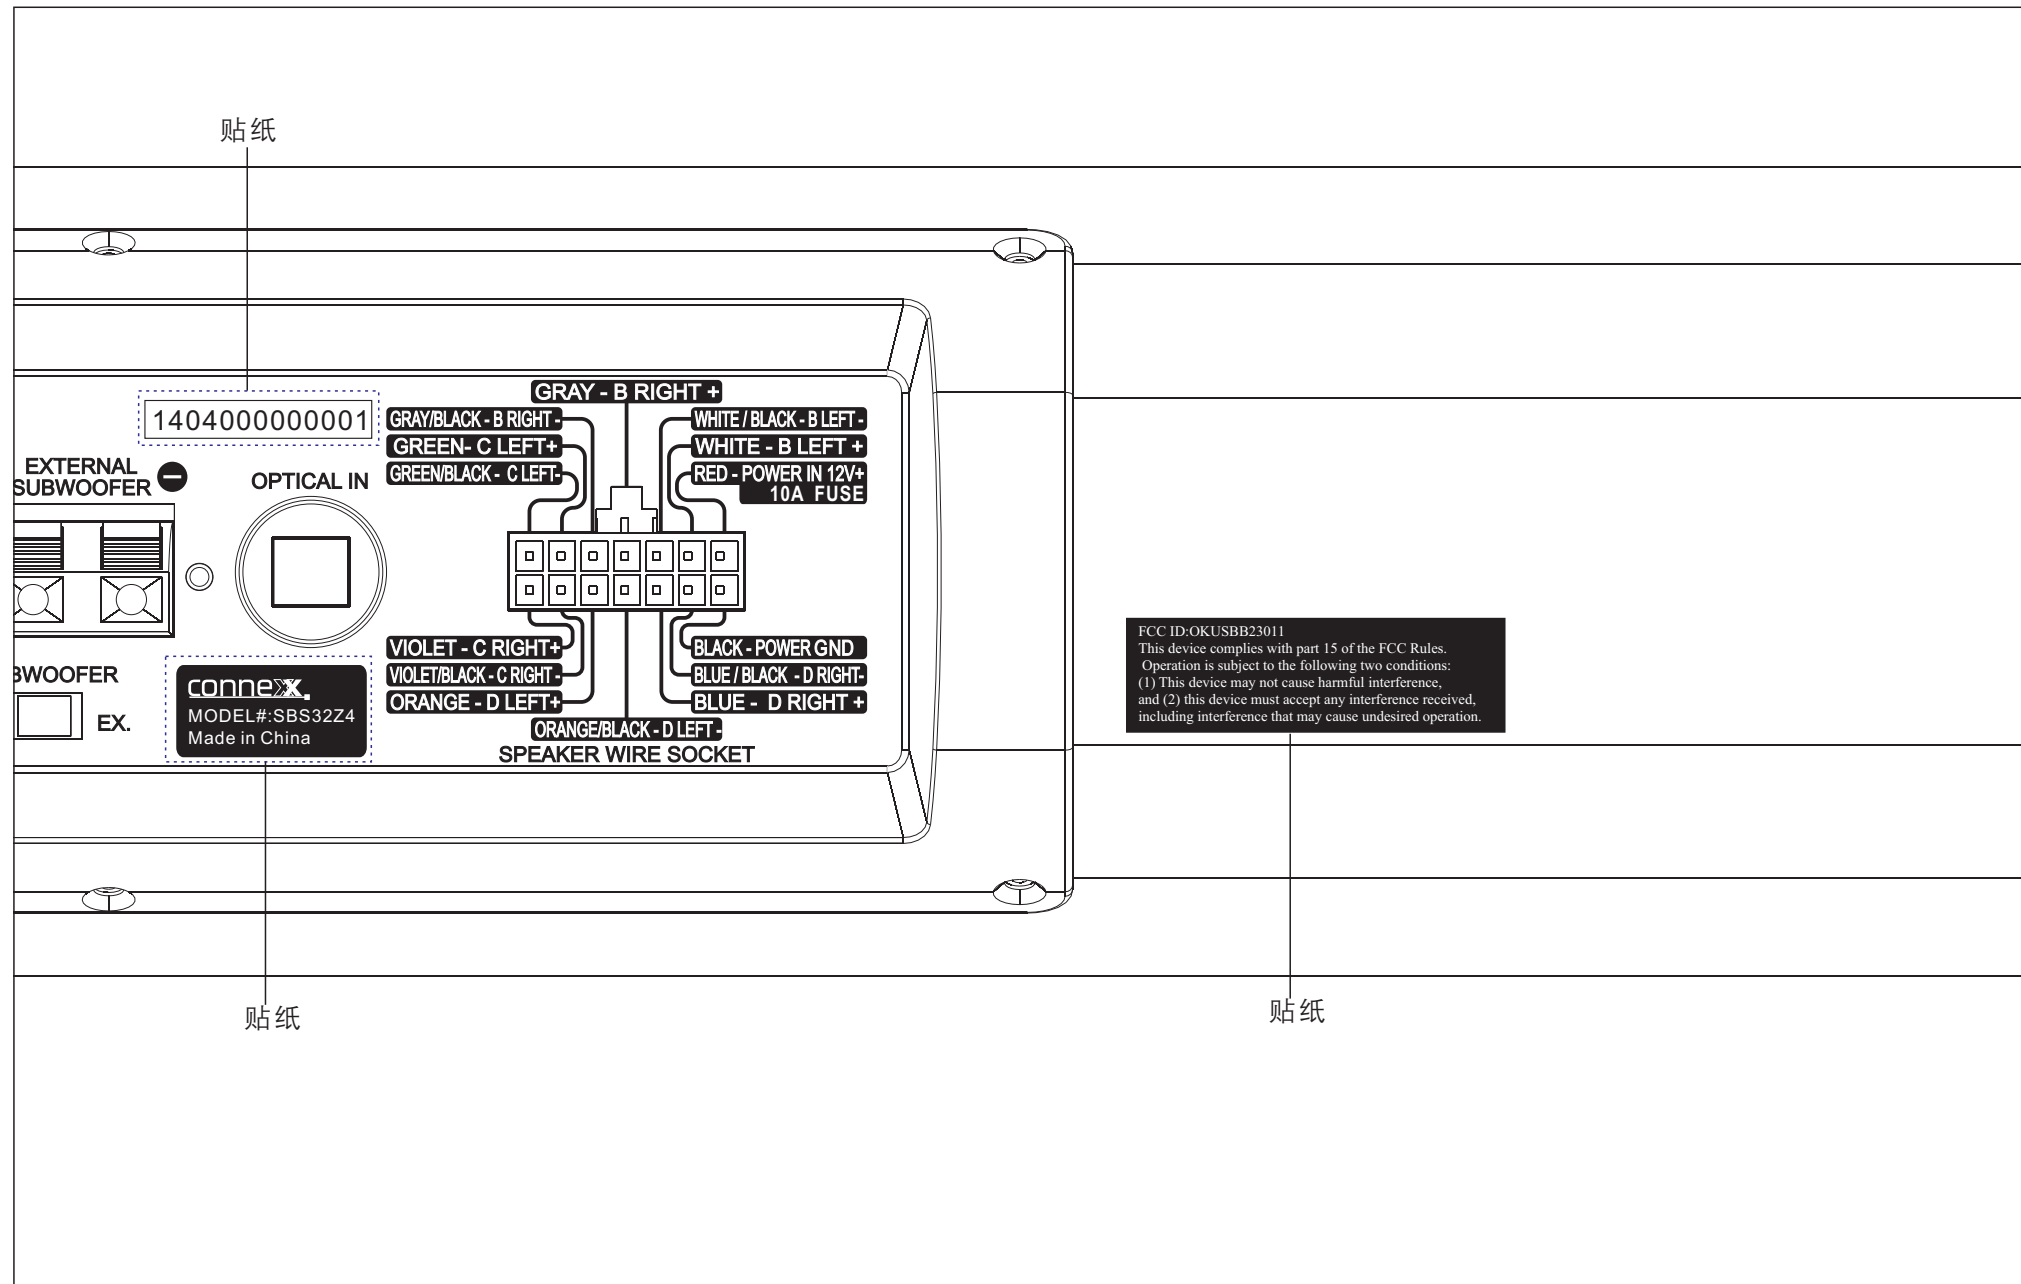

FCC 贴纸 (黑底白字)
SIZE: 50*15MM
单机数量: 1PC

品号:			订单号: JLE14053D		
深圳君兰电子有限公司				版本/版次: A/0	
贴纸	客户名称	ENCORE	本司型号	SBB-23011	
商标	connex	客户型号	SBS32Z4	单台数量	
拟制	张富兴	审核		批准