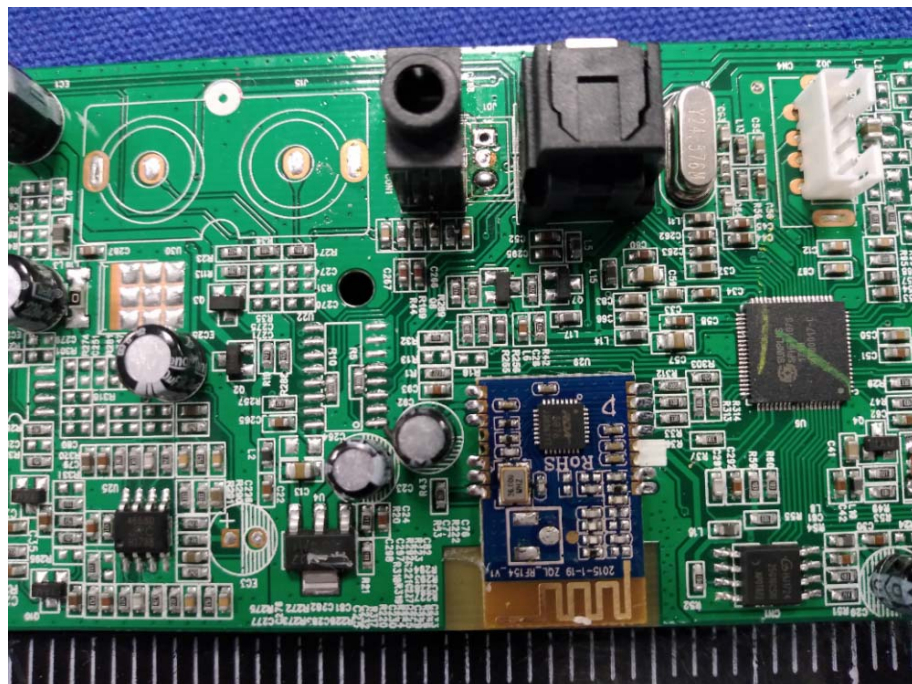

FCC ID: OKUSBB-61250
Internal Photographs: SBB-61250

EUT - Open View

EUT - PCB View

Antenna Location

PCB part 1:

PCB part 2:

PCB part 3:

EUT –PCB View

EUT –PCB View

EUT –PCB View