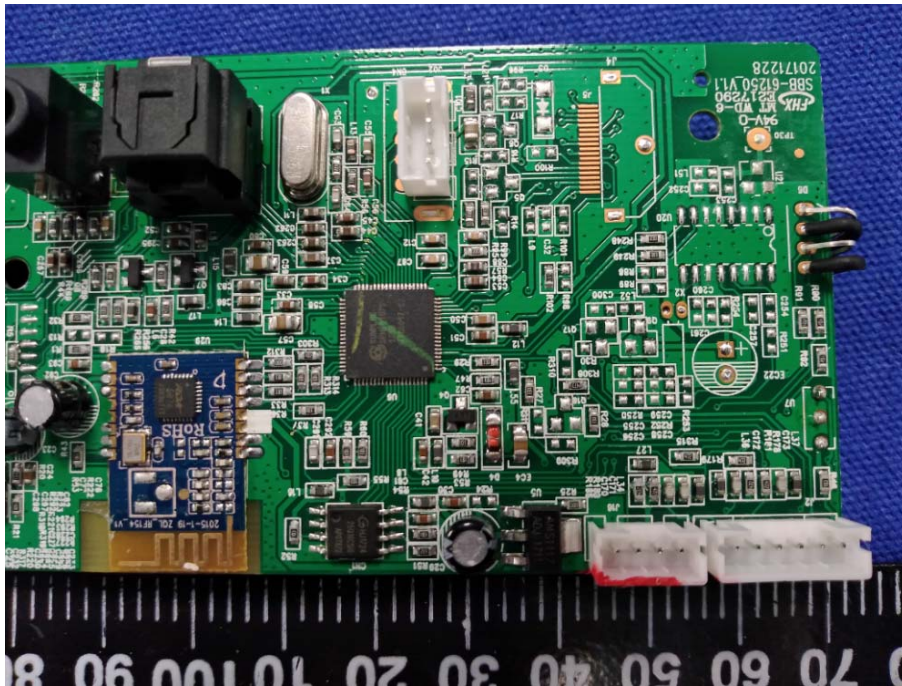

FCC ID: OKUSBB-61250
Internal Photographs: SBB-61250

EUT - Open View

EUT - PCB View

Antenna Location

PCB part 1:

PCB part 2:

PCB part 3:

EUT –PCB View

EUT –PCB View

EUT –PCB View