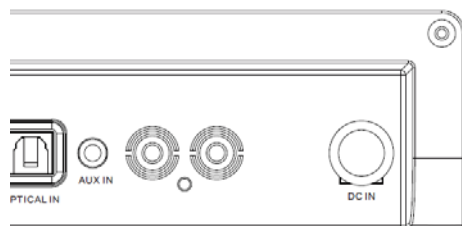

**FCC ID: OKUSBB-61250**

**Model: SBB-61250**

**Label:**

**Size: 62mm(W)x35mm(H)**

**Label Location:**

**naxa**<sup>®</sup> MODEL NO.: SBB-61250  
CH BLUETOOTH SOUNDBAR SPEAKER  
Power Source: DC  5.8V, 2A   
MID-3543-01-2018  
MADE IN CHINA FCC ID: OKUSBB-61250  
This device complies with Part 15 of the FCC Rules.  
Operation is subject to the following two conditions:  
(1) This device may not cause harmful interference, and  
(2) This device must accept any interference received,  
including interference that may cause undesired operation.