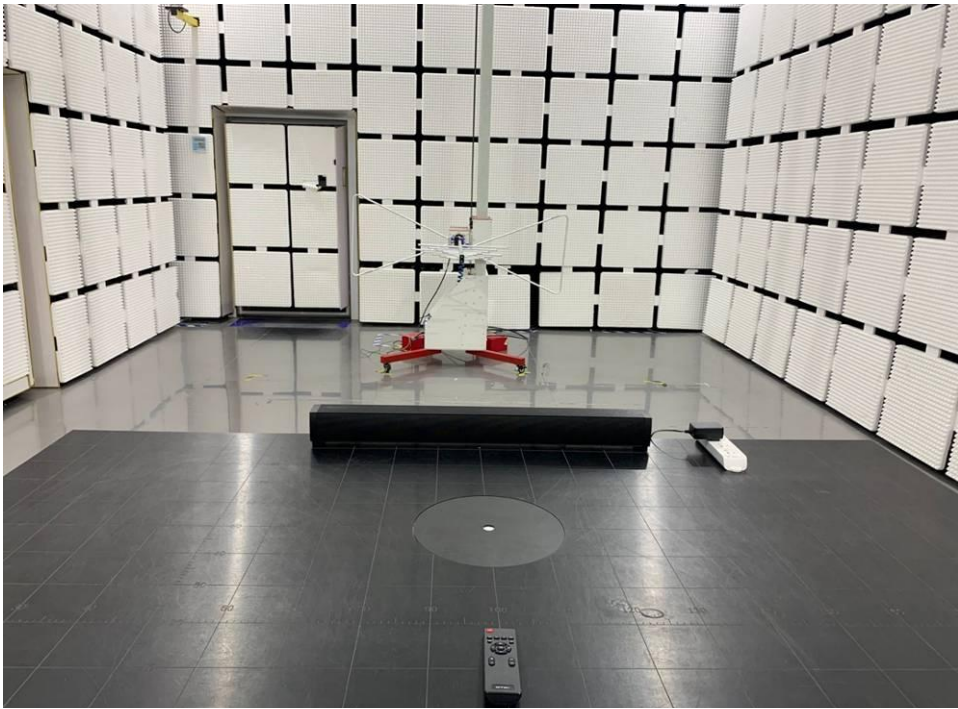

Appendix B: Photographs of Test Setup

Product: 32inch Stereo Soundbar System

Model: SB-7724

Radiated Emission

Conducted Emission