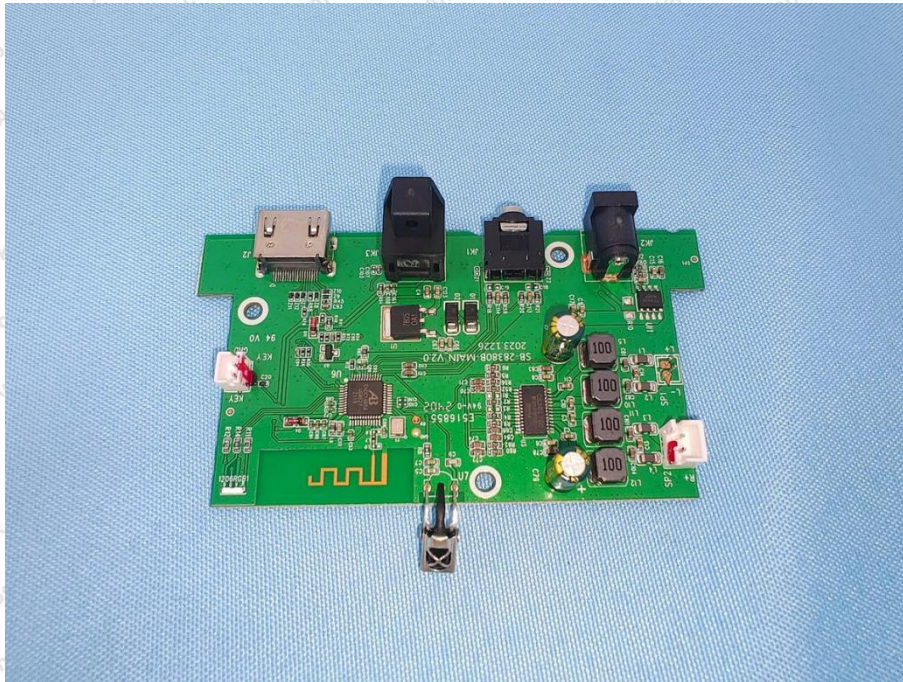

Shenzhen Anbotek Compliance Laboratory Limited

Address: 1/F., Building D, Sogood Science and Technology Park, Sanwei Community, Hangcheng Street, Bao'an District, Shenzhen, Guangdong, China.
Tel: (86) 0755-26066440 Fax: (86) 0755-26014772 Email: service@anbotek.com

Hotline
400-003-0500
www.anbotek.com.cn