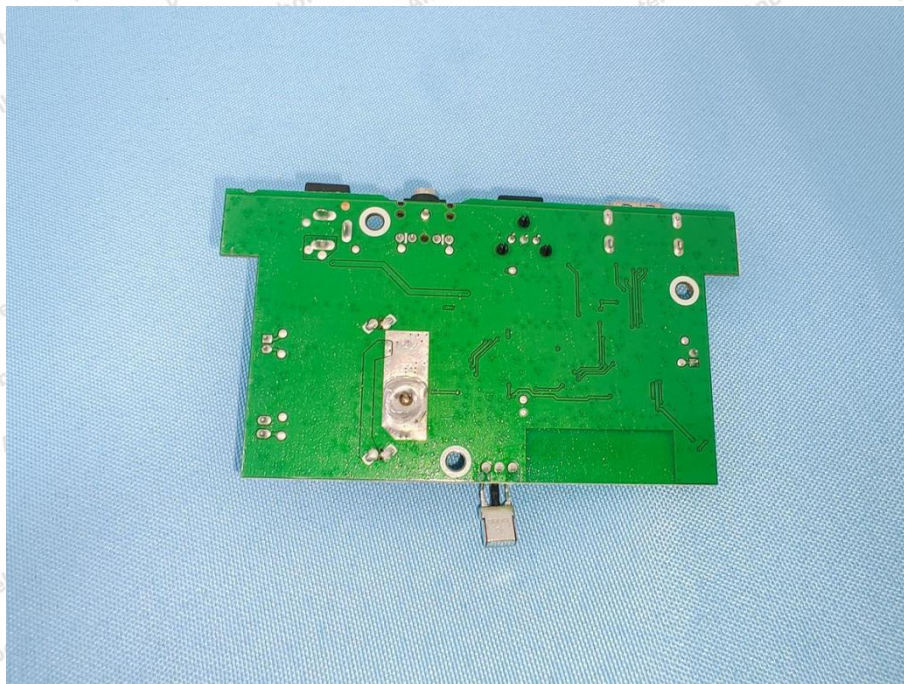

Appendix III -- Internal Photograph

ANT

Shenzhen Anbotek Compliance Laboratory Limited

Address: 1/F., Building D, Sogood Science and Technology Park, Sanwei Community, Hangcheng Street, Bao'an District, Shenzhen, Guangdong, China.
Tel: (86) 0755-26066440 Fax: (86) 0755-26014772 Email: service@anbotek.com