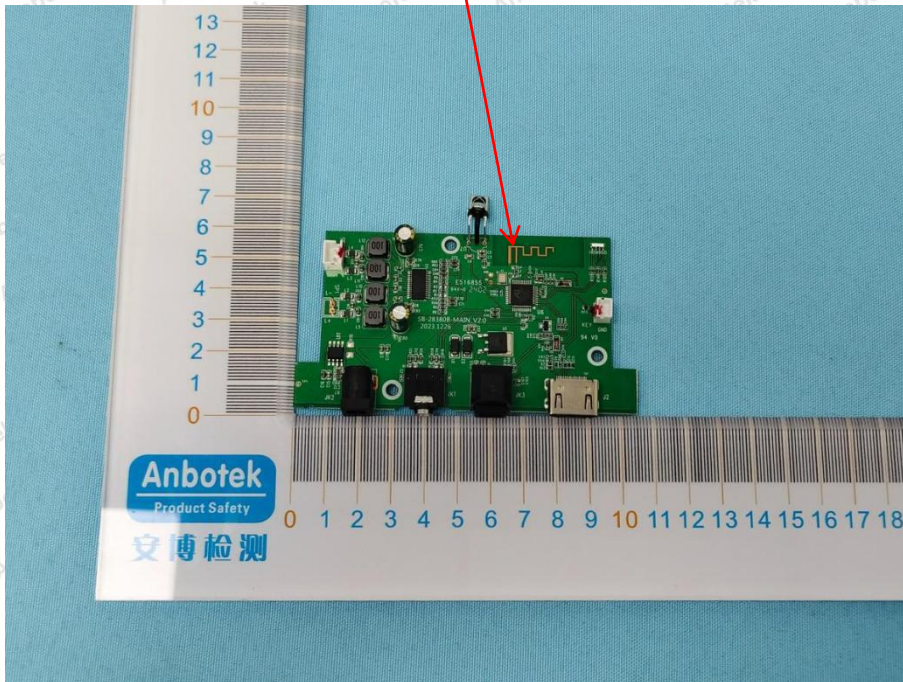

Appendix III -- Internal Photograph

ANT

Shenzhen Anbotek Compliance Laboratory Limited

Address: 1/F., Building D, Sogood Science and Technology Park, Sanwei Community, Hangcheng Street, Bao'an District, Shenzhen, Guangdong, China.
Tel: (86) 0755-26066440 Fax: (86) 0755-26014772 Email: service@anbotek.com