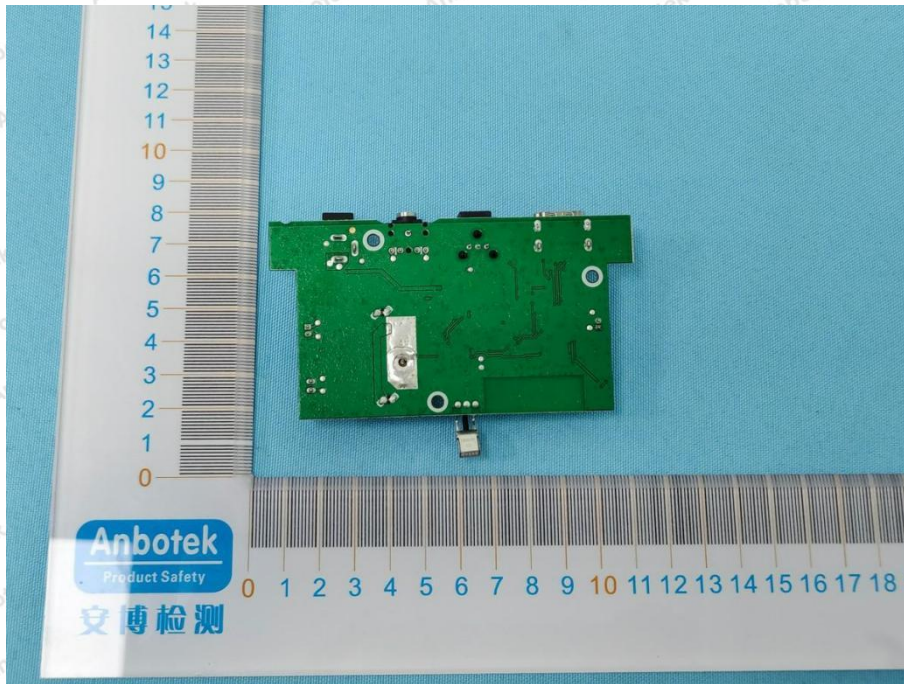

Appendix III -- Internal Photograph

ANT

Shenzhen Anbotek Compliance Laboratory Limited

Address: 1/F., Building D, Sogood Science and Technology Park, Sanwei Community, Hangcheng Street, Bao'an District, Shenzhen, Guangdong, China.
Tel: (86) 0755-26066440 Fax: (86) 0755-26014772 Email: service@anbotek.com