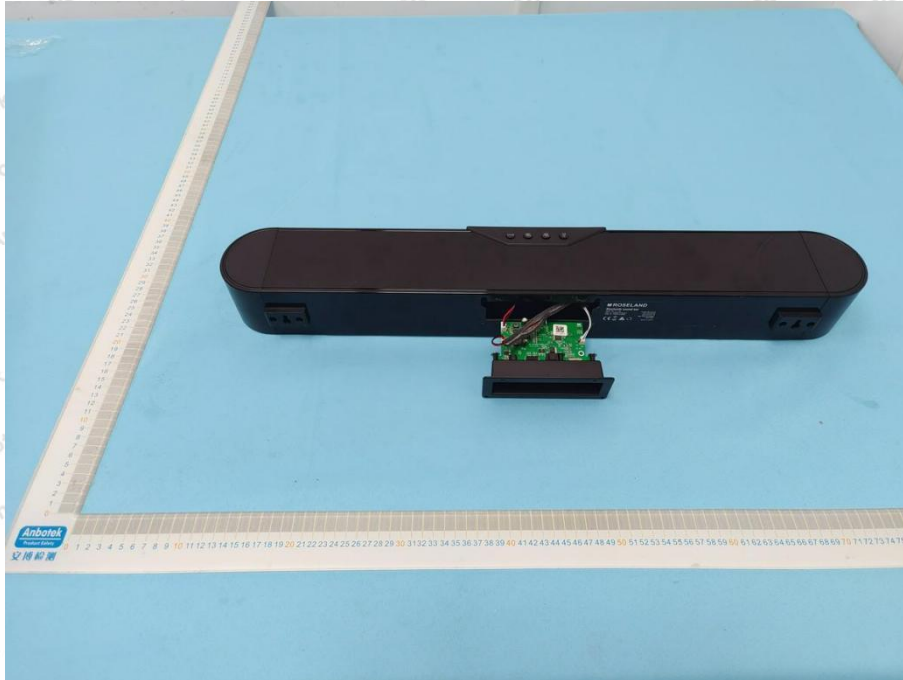

Appendix III -- Internal Photograph

ANT

Shenzhen Anbotek Compliance Laboratory Limited

Address: 1/F., Building D, Sogood Science and Technology Park, Sanwei Community, Hangcheng Street, Bao'an District, Shenzhen, Guangdong, China.
Tel: (86) 0755-26066440 Fax: (86) 0755-26014772 Email: service@anbotek.com