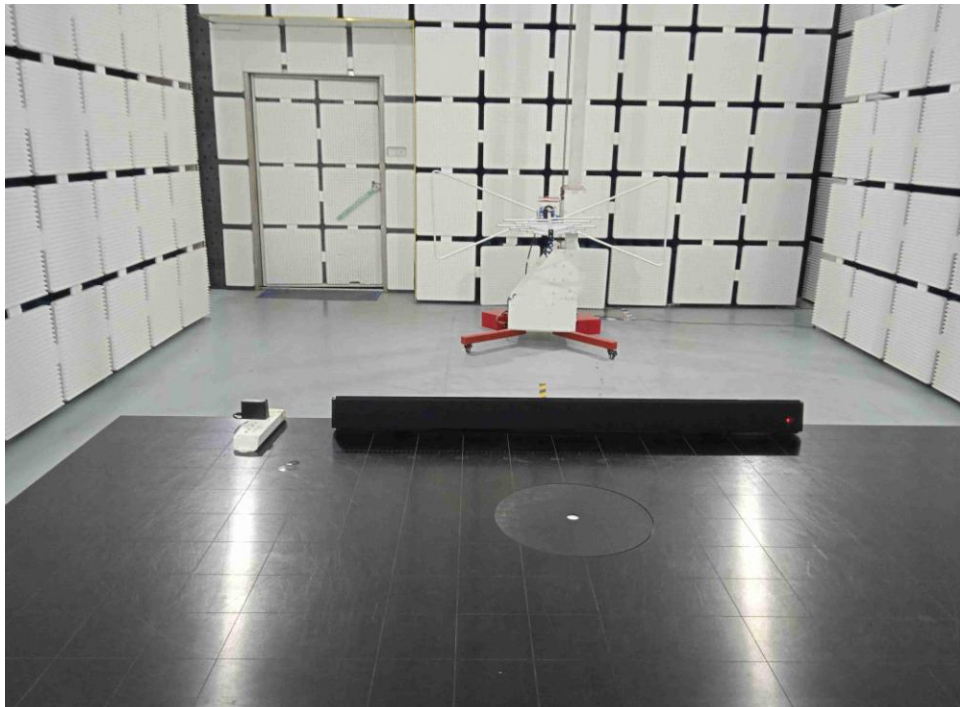

Appendix B: Photographs of Test Setup

Product: 42INCH Slim Sound Bar System with Bluetooth
Model: NHS-2007
Radiated Emission

Conducted Emission