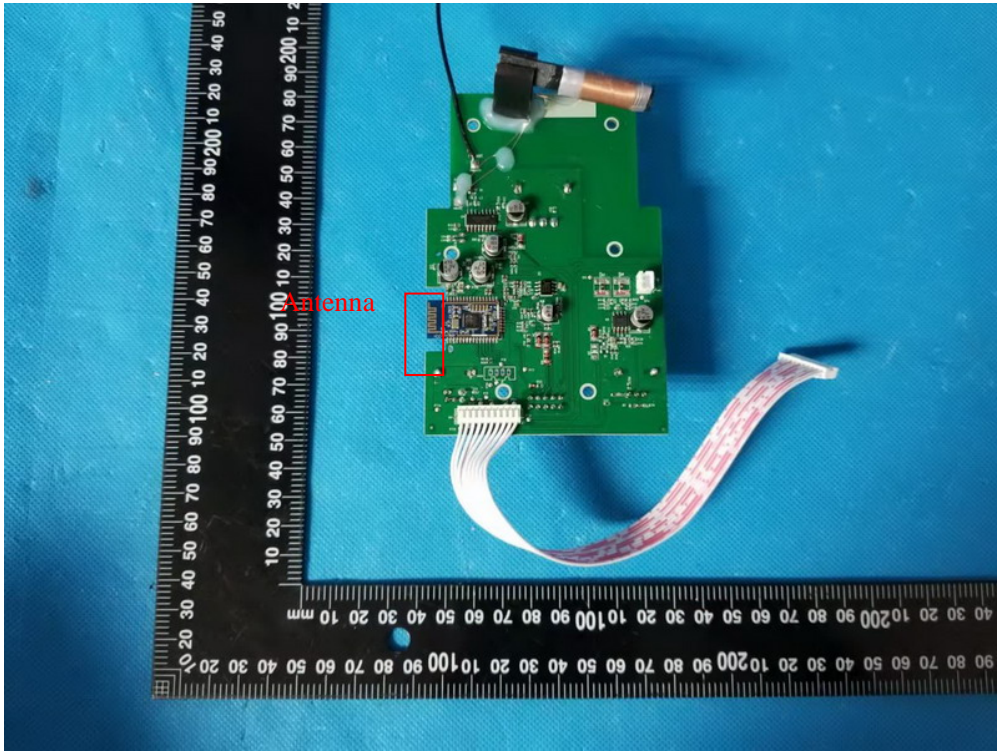

Internal Photo

FCC ID: OKUJC8105

Inner View of the EUT

Inner Circuit Top View

Inner Circuit Bottom View

Inner Circuit Top View

Inner Circuit Bottom View

Battery View of the Product