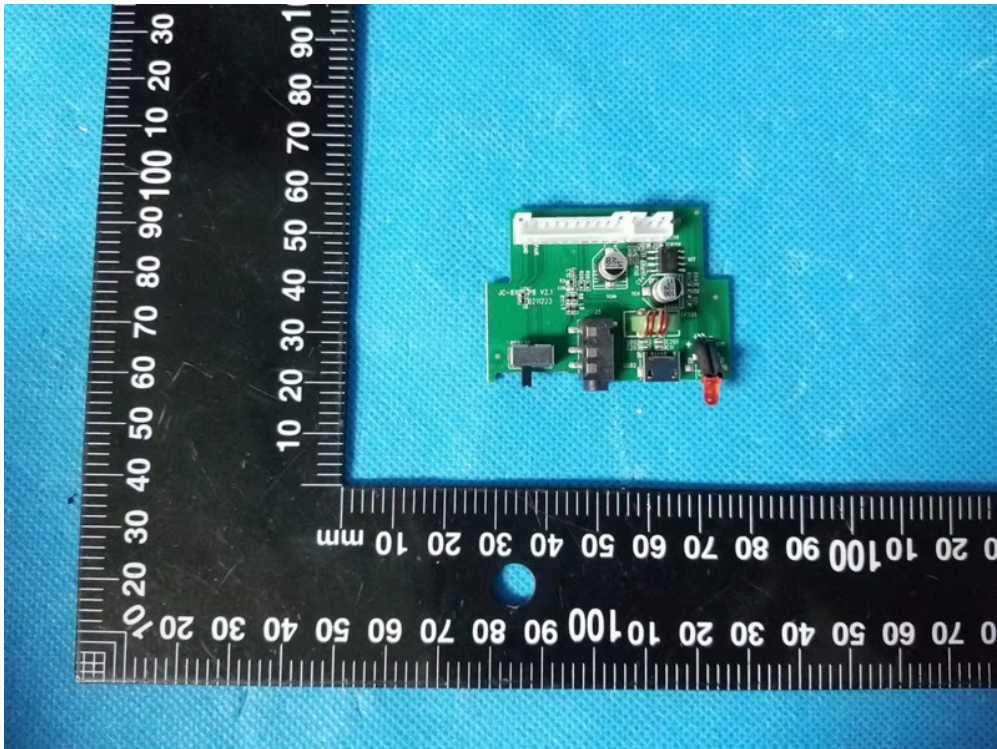

Internal Photo

FCC ID: OKUJC8105

Inner View of the EUT

Inner Circuit Top View

Inner Circuit Bottom View

Inner Circuit Top View

Inner Circuit Bottom View

Battery View of the Product