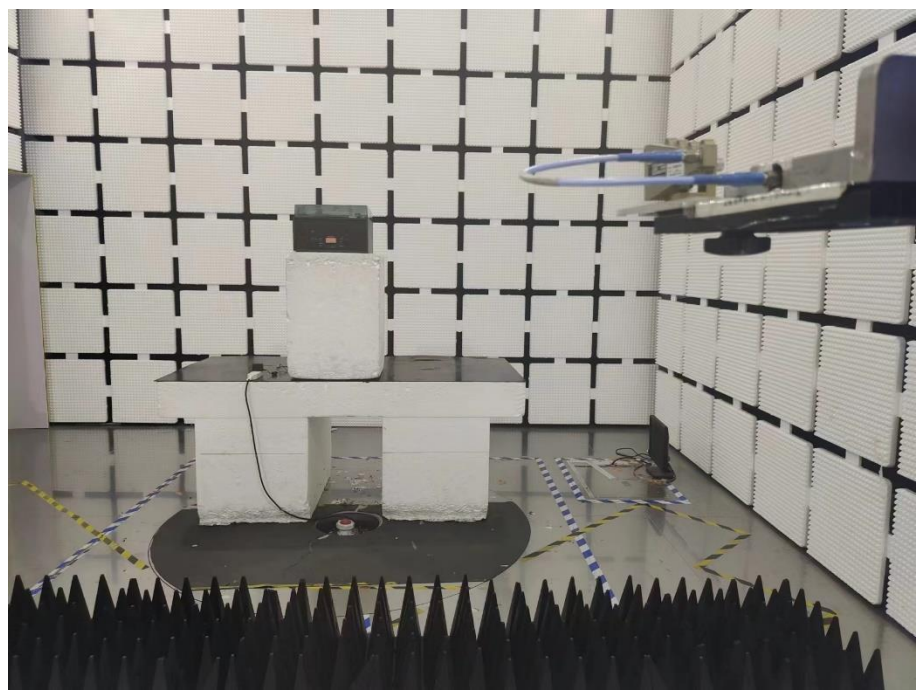

EXHIBIT 4 - TEST SETUP PHOTOGRAPHS

Conducted Emission Test Setup

Radiation Emission Test Setup (Below 30MHz)

Radiation Emission Test Setup (30MHz to 1GHz)

Radiation Emission Test Setup (1GHz to 18GHz)

**Radiation Emission Test
Setup (Above 18GHz)**