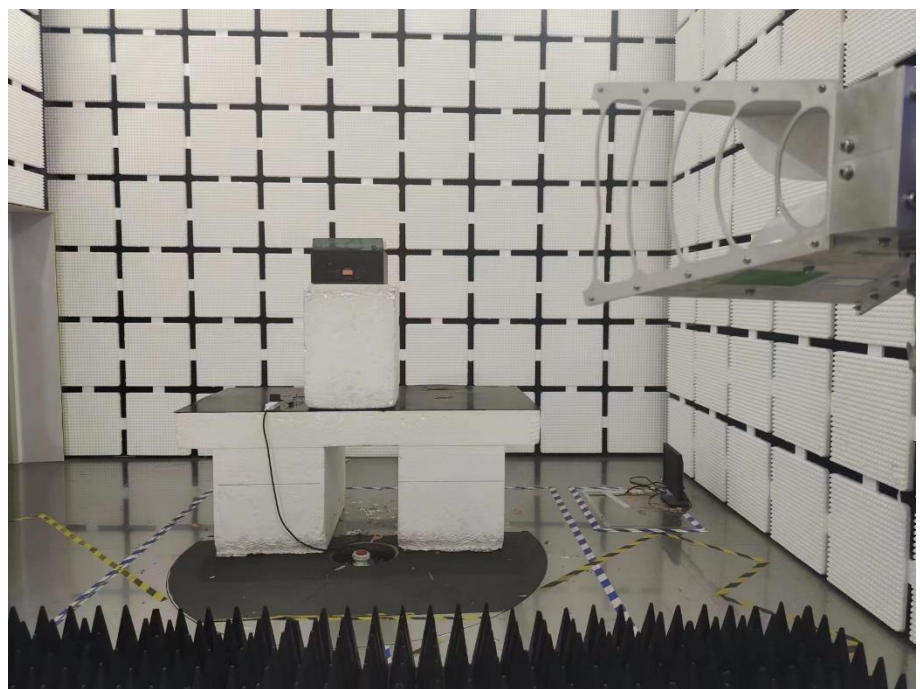

EXHIBIT 4 - TEST SETUP PHOTOGRAPHS

Conducted Emission Test Setup

Radiation Emission Test Setup (Below 30MHz)

Radiation Emission Test Setup (30MHz to 1GHz)

Radiation Emission Test Setup (1GHz to 18GHz)

**Radiation Emission Test
Setup (Above 18GHz)**