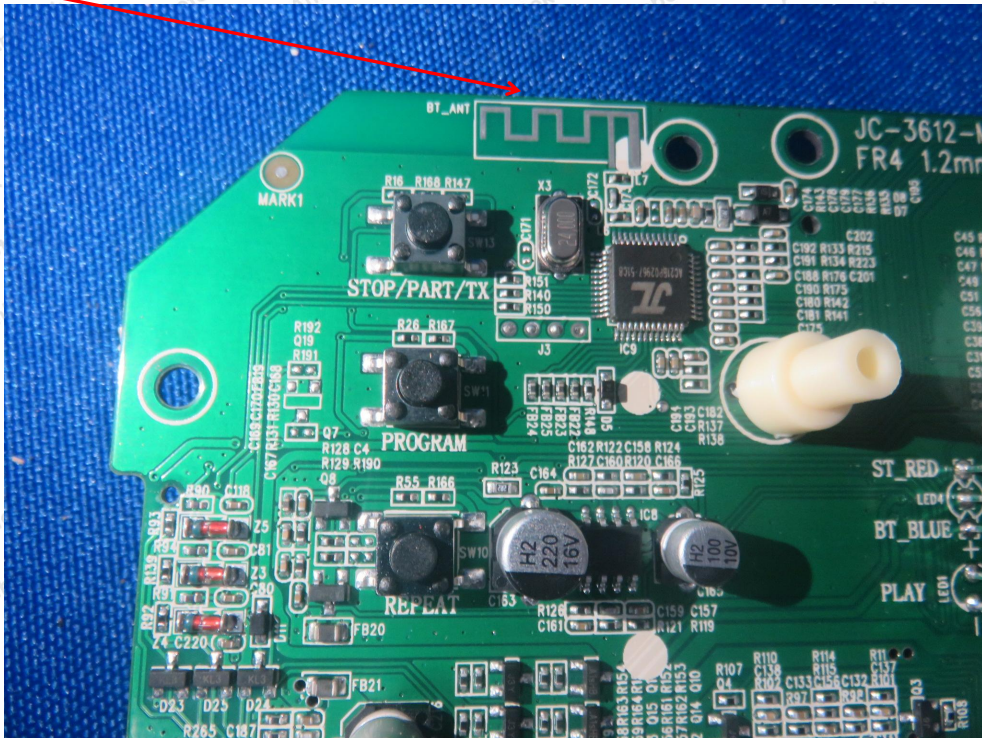

Internal Photograph

BT ANT

Shenzhen Anbotek Compliance Laboratory Limited

Address: 1/F., Building D, Sogood Science and Technology Park, Sanwei Community, Hangcheng Street, Bao'an District, Shenzhen, Guangdong, China.
Tel: (86) 0755-26066440 Fax: (86) 0755-26014772 Email: service@anbotek.com