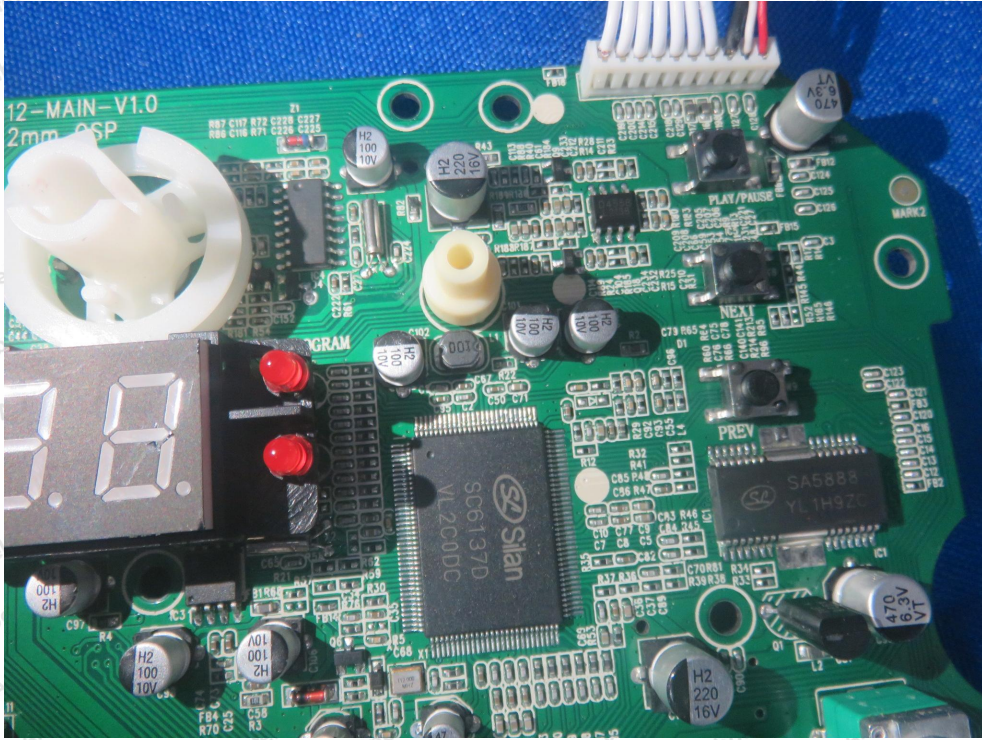

Internal Photograph

BT ANT

Shenzhen Anbotek Compliance Laboratory Limited

Address: 1/F., Building D, Sogood Science and Technology Park, Sanwei Community, Hangcheng Street, Bao'an District, Shenzhen, Guangdong, China.
Tel: (86) 0755-26066440 Fax: (86) 0755-26014772 Email: service@anbotek.com