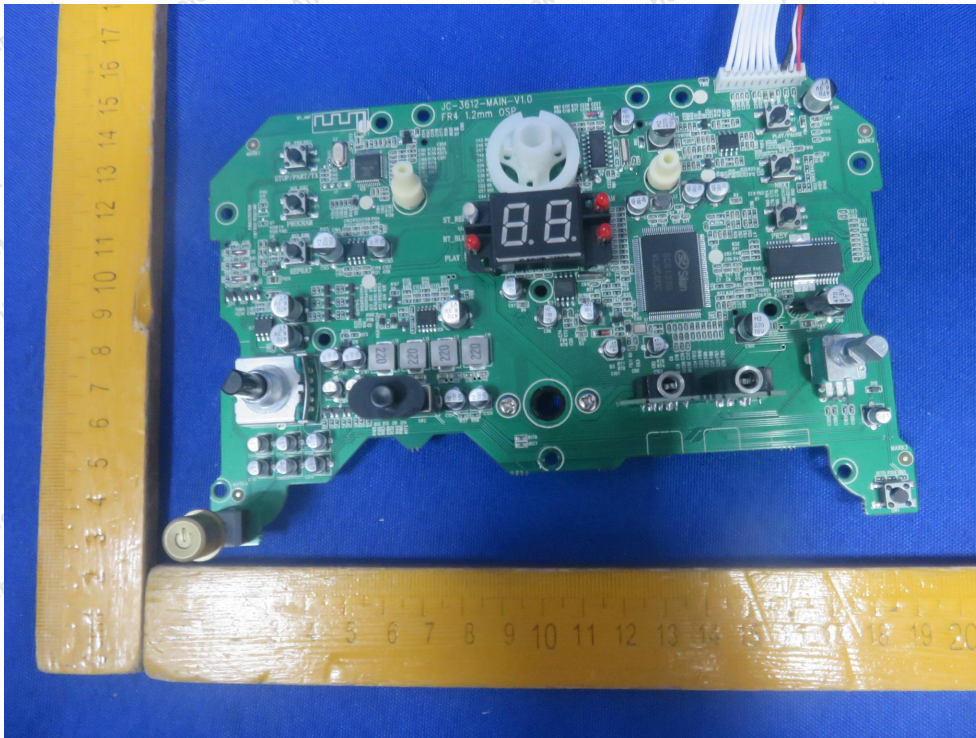

Internal Photograph

BT ANT

Shenzhen Anbotek Compliance Laboratory Limited

Address: 1/F., Building D, Sogood Science and Technology Park, Sanwei Community, Hangcheng Street, Bao'an District, Shenzhen, Guangdong, China.
Tel: (86) 0755-26066440 Fax: (86) 0755-26014772 Email: service@anbotek.com