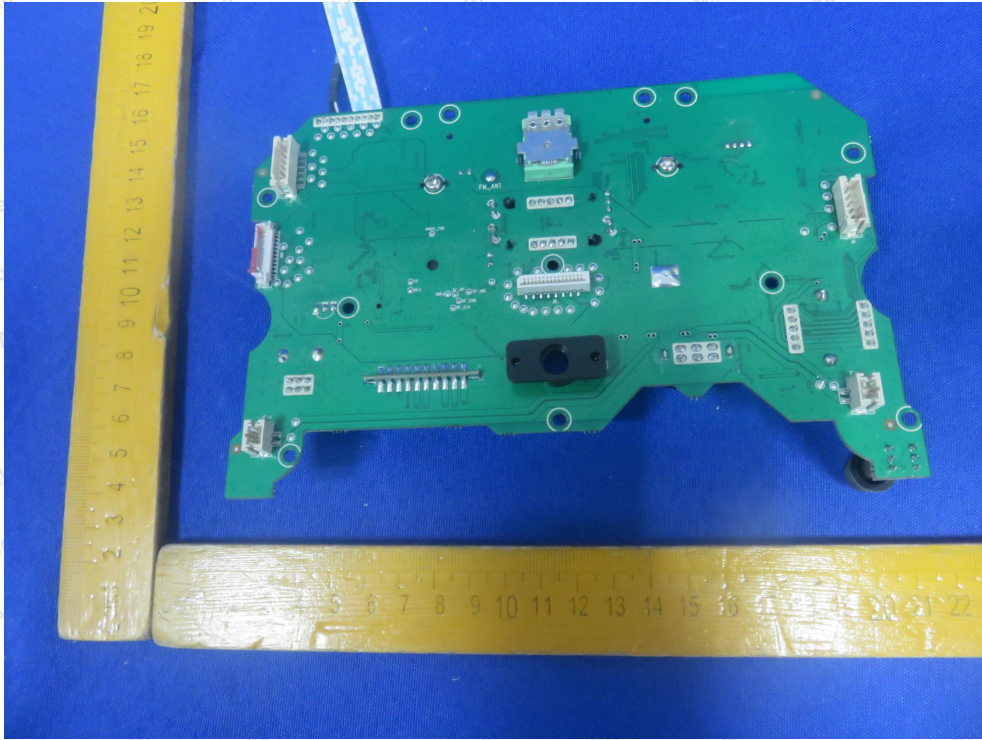

Internal Photograph

BT ANT

Shenzhen Anbotek Compliance Laboratory Limited

Address: 1/F., Building D, Sogood Science and Technology Park, Sanwei Community, Hangcheng Street, Bao'an District, Shenzhen, Guangdong, China.
Tel: (86) 0755-26066440 Fax: (86) 0755-26014772 Email: service@anbotek.com