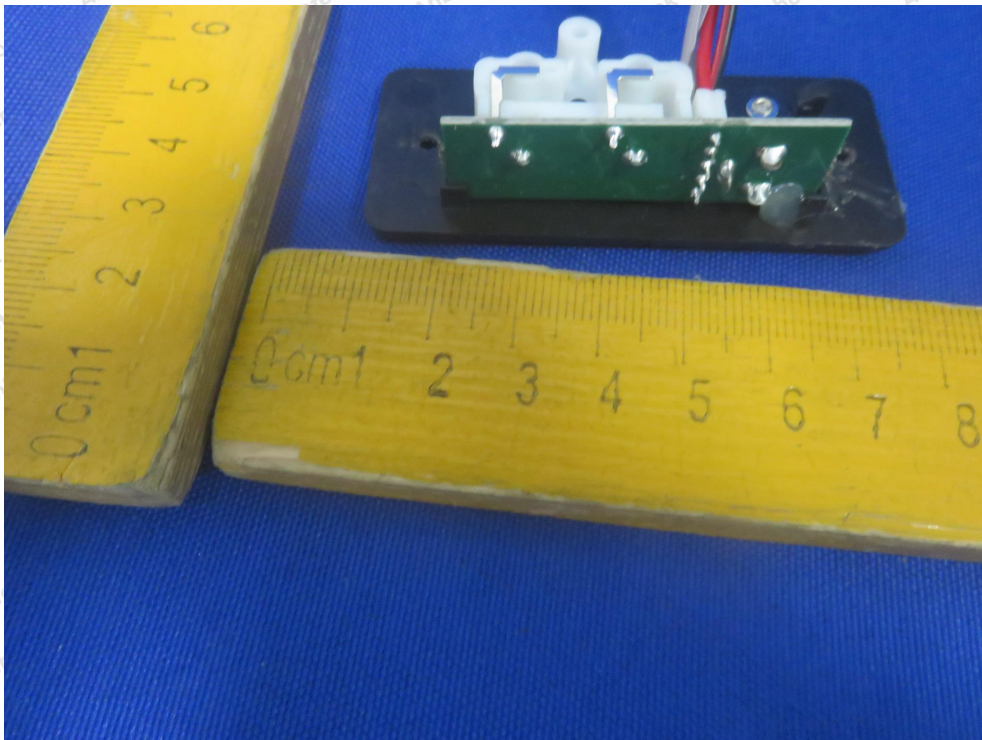

Internal Photograph

BT ANT

Shenzhen Anbotek Compliance Laboratory Limited

Address: 1/F., Building D, Sogood Science and Technology Park, Sanwei Community, Hangcheng Street, Bao'an District, Shenzhen, Guangdong, China.
Tel: (86) 0755-26066440 Fax: (86) 0755-26014772 Email: service@anbotek.com