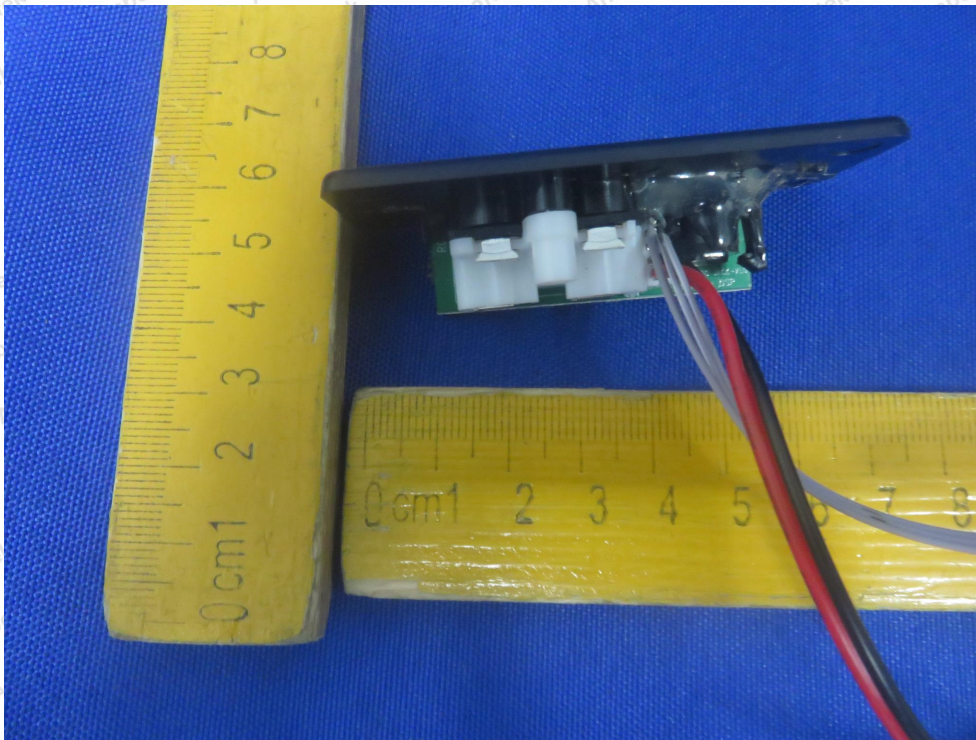

Anbotek

Product Safety

Shenzhen Anbotek Compliance Laboratory Limited

Address: 1/F., Building D, Sogood Science and Technology Park, Sanwei Community, Hangcheng Street, Bao'an District, Shenzhen, Guangdong, China.
Tel: (86) 0755-26066440 Fax: (86) 0755-26014772 Email: service@anbotek.com

Code: AB-RF-05-b

Hotline

400-003-0500

www.anbotek.com.cn

安博
检测