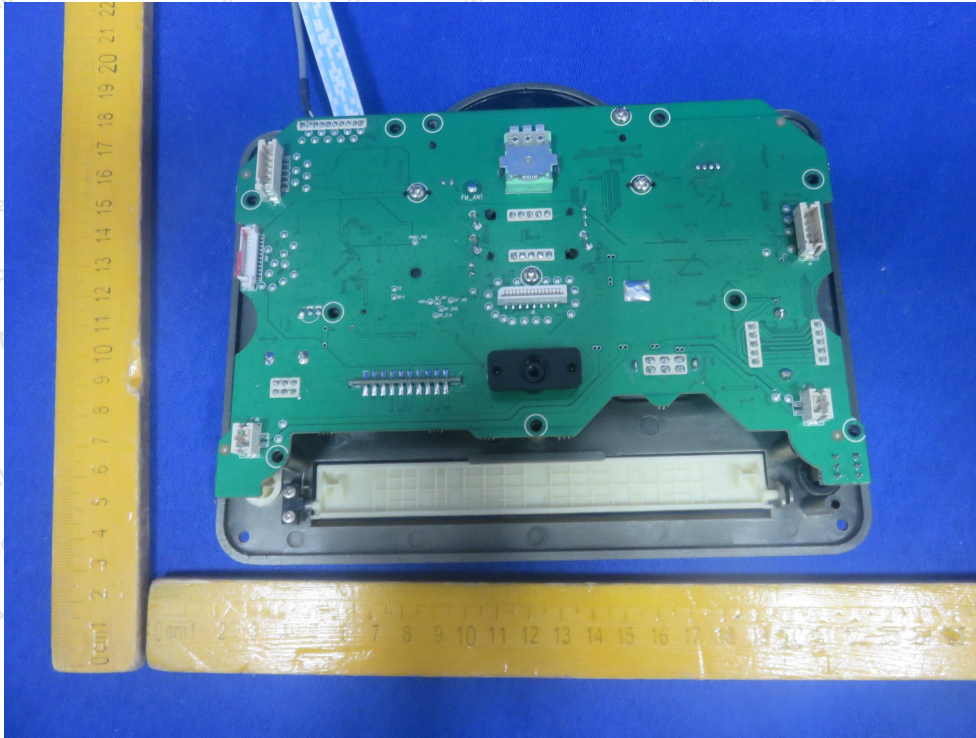

Internal Photograph

BT ANT

Shenzhen Anbotek Compliance Laboratory Limited

Address: 1/F., Building D, Sogood Science and Technology Park, Sanwei Community, Hangcheng Street, Bao'an District, Shenzhen, Guangdong, China.
Tel: (86) 0755-26066440 Fax: (86) 0755-26014772 Email: service@anbotek.com