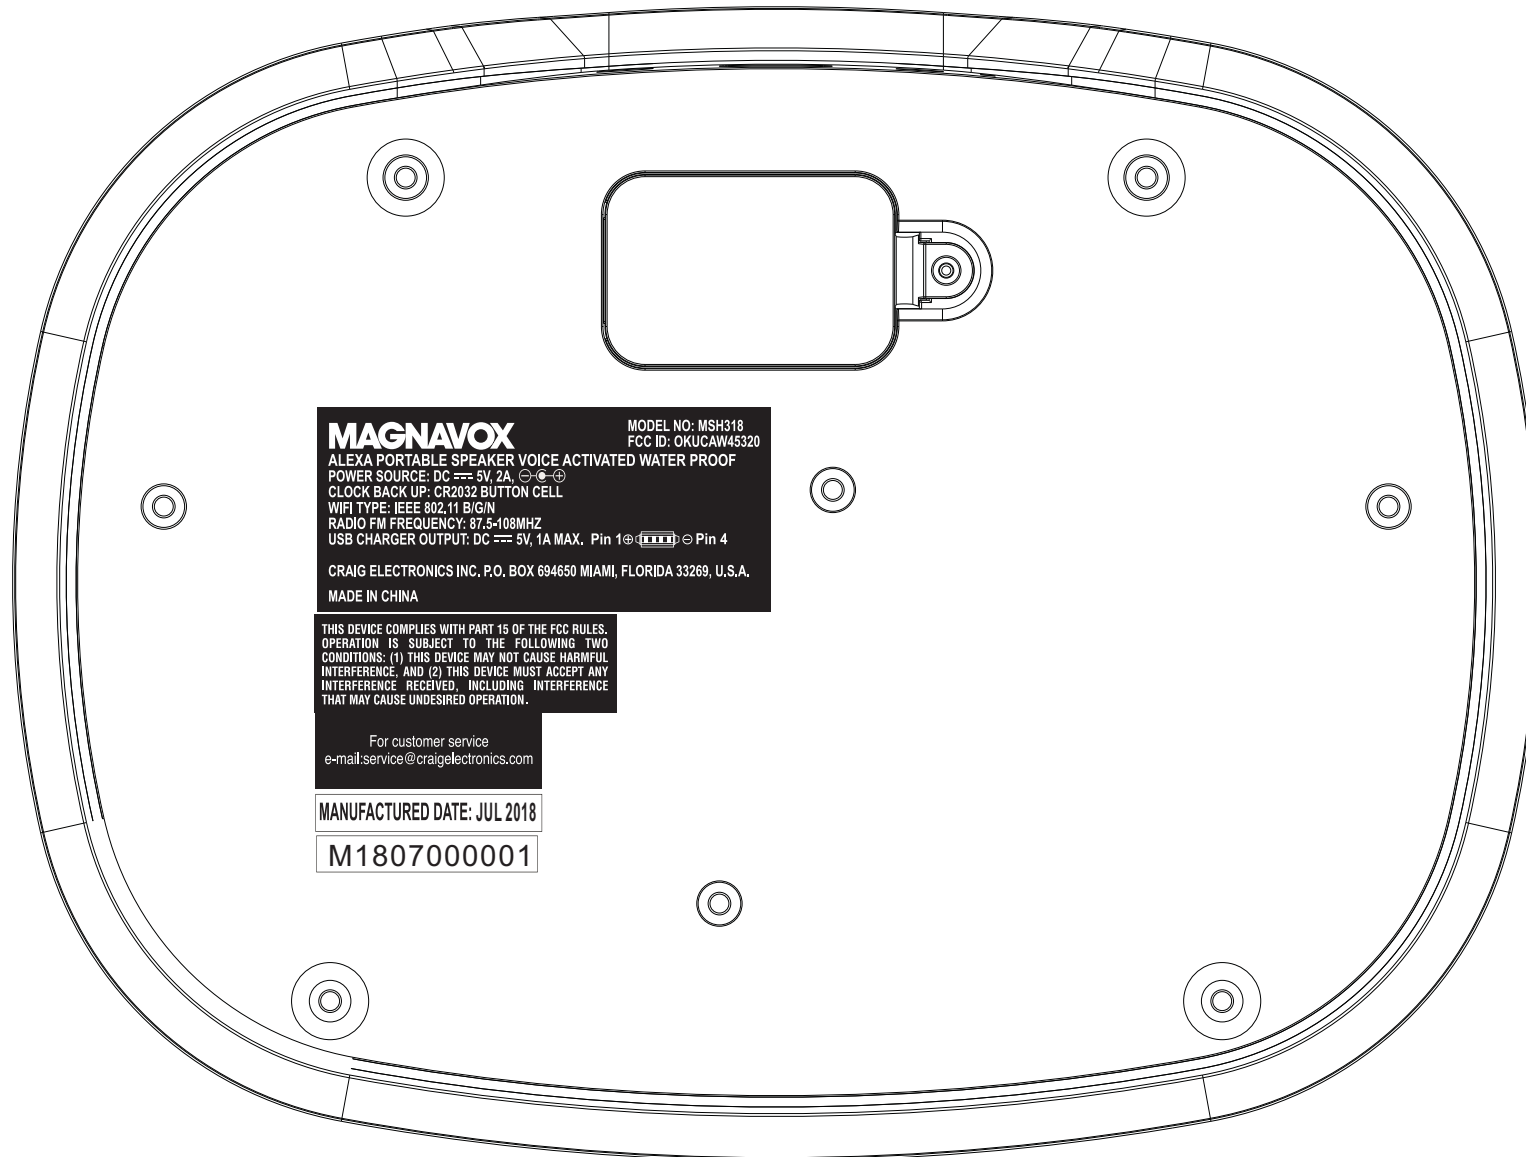

[1] Rating Label
Customer Service Label
Manufactured date Label
FCC Label

MSH318 1:1
Size: 60(W) x 27(H) mm
Color: White text on black background

MAGNAVOX MODEL NO: MSH318
FCC ID: OKUCAW45320
ALEXA PORTABLE SPEAKER VOICE ACTIVATED WATER PROOF
POWER SOURCE: DC --- 5V, 2A,
CLOCK BACK UP: CR2032 BUTTON CELL
WIFI TYPE: IEEE 802.11 B/G/N
RADIO FM FREQUENCY: 87.5-108MHZ
USB CHARGER OUTPUT: DC --- 5V, 1A MAX, Pin 1 Pin 4
CRAIG ELECTRONICS INC. P.O. BOX 694650 MIAMI, FLORIDA 33269, U.S.A.
MADE IN CHINA

SIZE:60*27mm

品号 3227E602700101

MAGNAVOX MODEL NO: MSH318
FCC ID: OKUCAW45320
ALEXA PORTABLE SPEAKER VOICE ACTIVATED WATER PROOF
POWER SOURCE: DC --- 5V, 2A,
CLOCK BACK UP: CR2032 BUTTON CELL
WIFI TYPE: IEEE 802.11 B/G/N
RADIO FM FREQUENCY: 87.5-108MHZ
USB CHARGER OUTPUT: DC --- 5V, 1A MAX, Pin 1 Pin 4
CRAIG ELECTRONICS INC. P.O. BOX 694650 MIAMI, FLORIDA 33269, U.S.A.
MADE IN CHINA

For customer service
e-mail:service@craigelectronics.com

MANUFACTURED DATE: JUL 2018

M1807000001