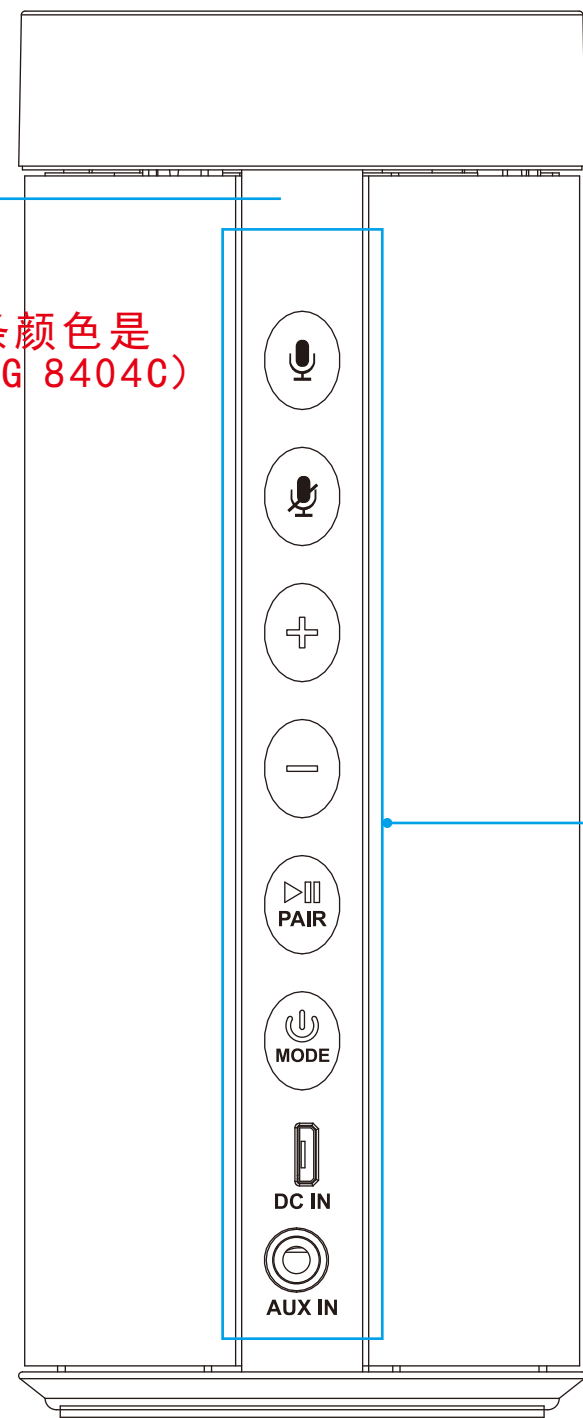

MODEL: ISWFV387G  
 BRAND: iLIVE PLATINUM  
 ITEM : COLORATION  
 DATE : 20 APRIL, 2017

透明的  
RING IN TRANSPARENT  
(SAME AS FACTORY SAMPLE)  
工厂的样品一样

上盖和下盖  
TOP & BOTTOM CABINET SPRAY IN  
GUN METAL GREY FINISHING  
(SAME AS FACTORY SAMPLE)  
金属灰色与工厂的样品一样  
(PANTONG 8404C/同ADT客户做开的KS800颜色一样)

深灰色纺织布(HS-339-6#)  
CLOTH IN DARK GREY COLOR TEXTILE  
(HS:339 Option 6)  
(以客户最终确认的样版为准)

橡胶材质  
REAR CONTROL PANEL IN BLACK COLOR  
WITH RUBBERIZED FINISHING  
(SAME AS FACTORY SAMPLE)  
(以客户最终确认的样版为准)

EVA泡沫垫黑色  
EVA FOAM FOOT IN BLACK COLOR

**REAR VIEW**

**FRONT VIEW**

橡胶胶条颜色是  
(PANTONG 8404C)

**BOTTOM VIEW**

SILKSCREEN COLOR:  
LIGHT GREY (PMS 427C)

后铭牌丝印  
比例: 1: 1  
印刷要求:  
PANTONG 427C/位置尺寸按图纸/丝印在下盖底部