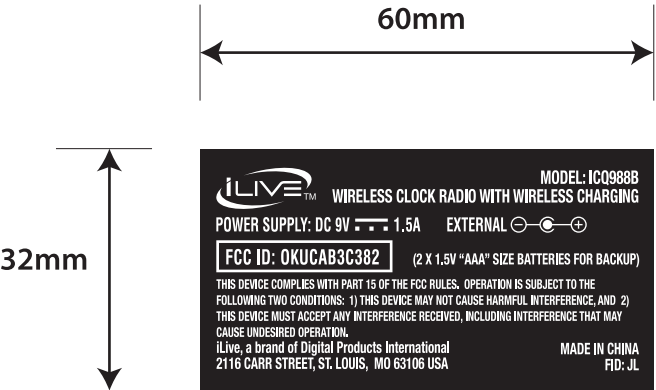

MODEL: ICQ988B
ITEM: RATING
DATE: 15 JUNE, 2018

Location

Color : Black revised white wording

SIZE: 60*32mm

品号 3227E603200101