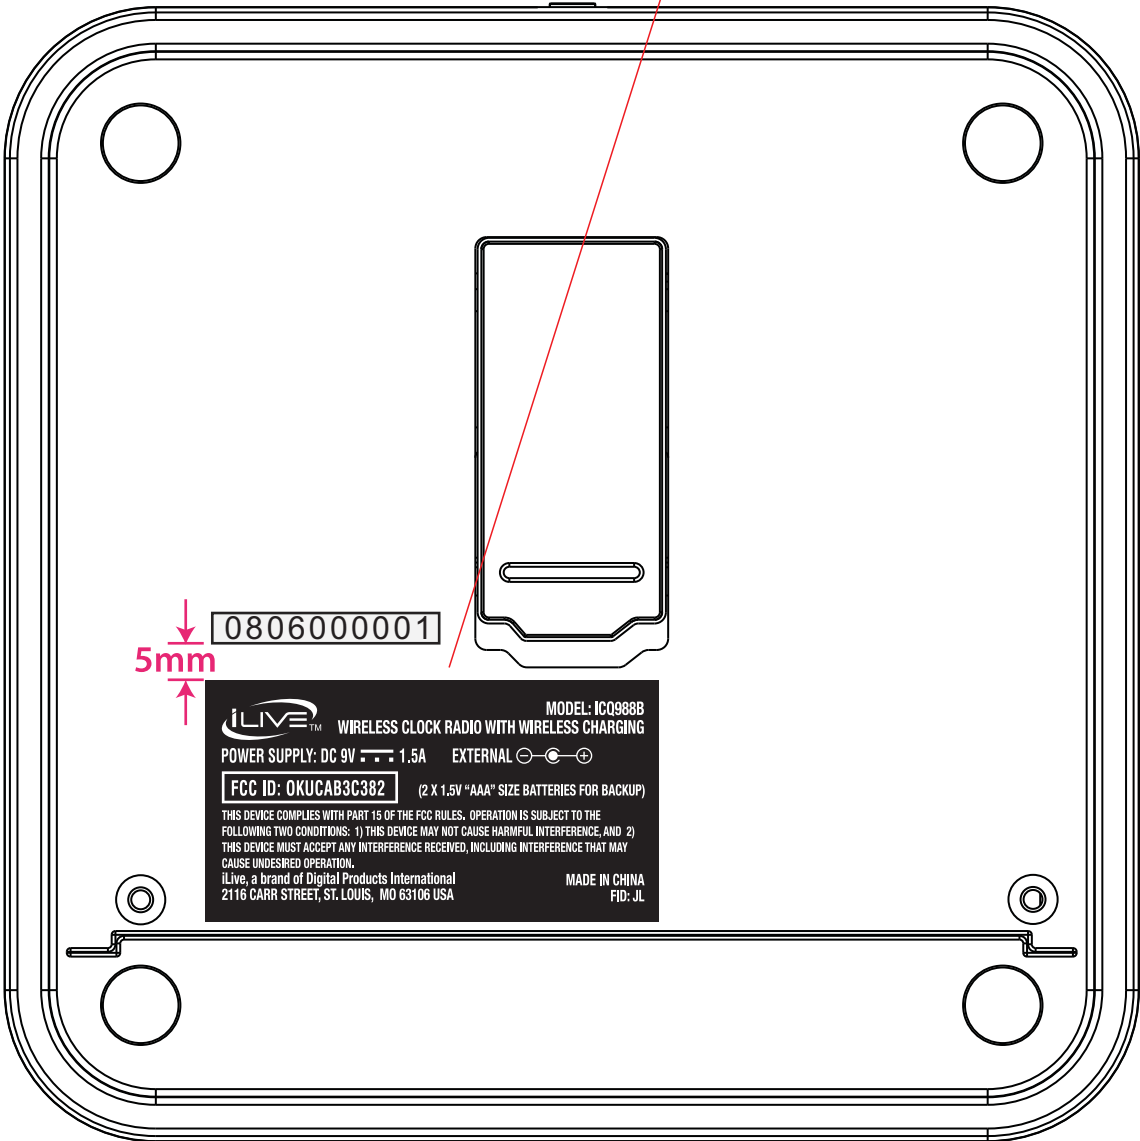

MODEL: ICQ988B
ITEM: RATING
DATE: 15 JUNE, 2018

Location

Color : Black revised white wording

SIZE: 60*32mm

品号 3227E603200101