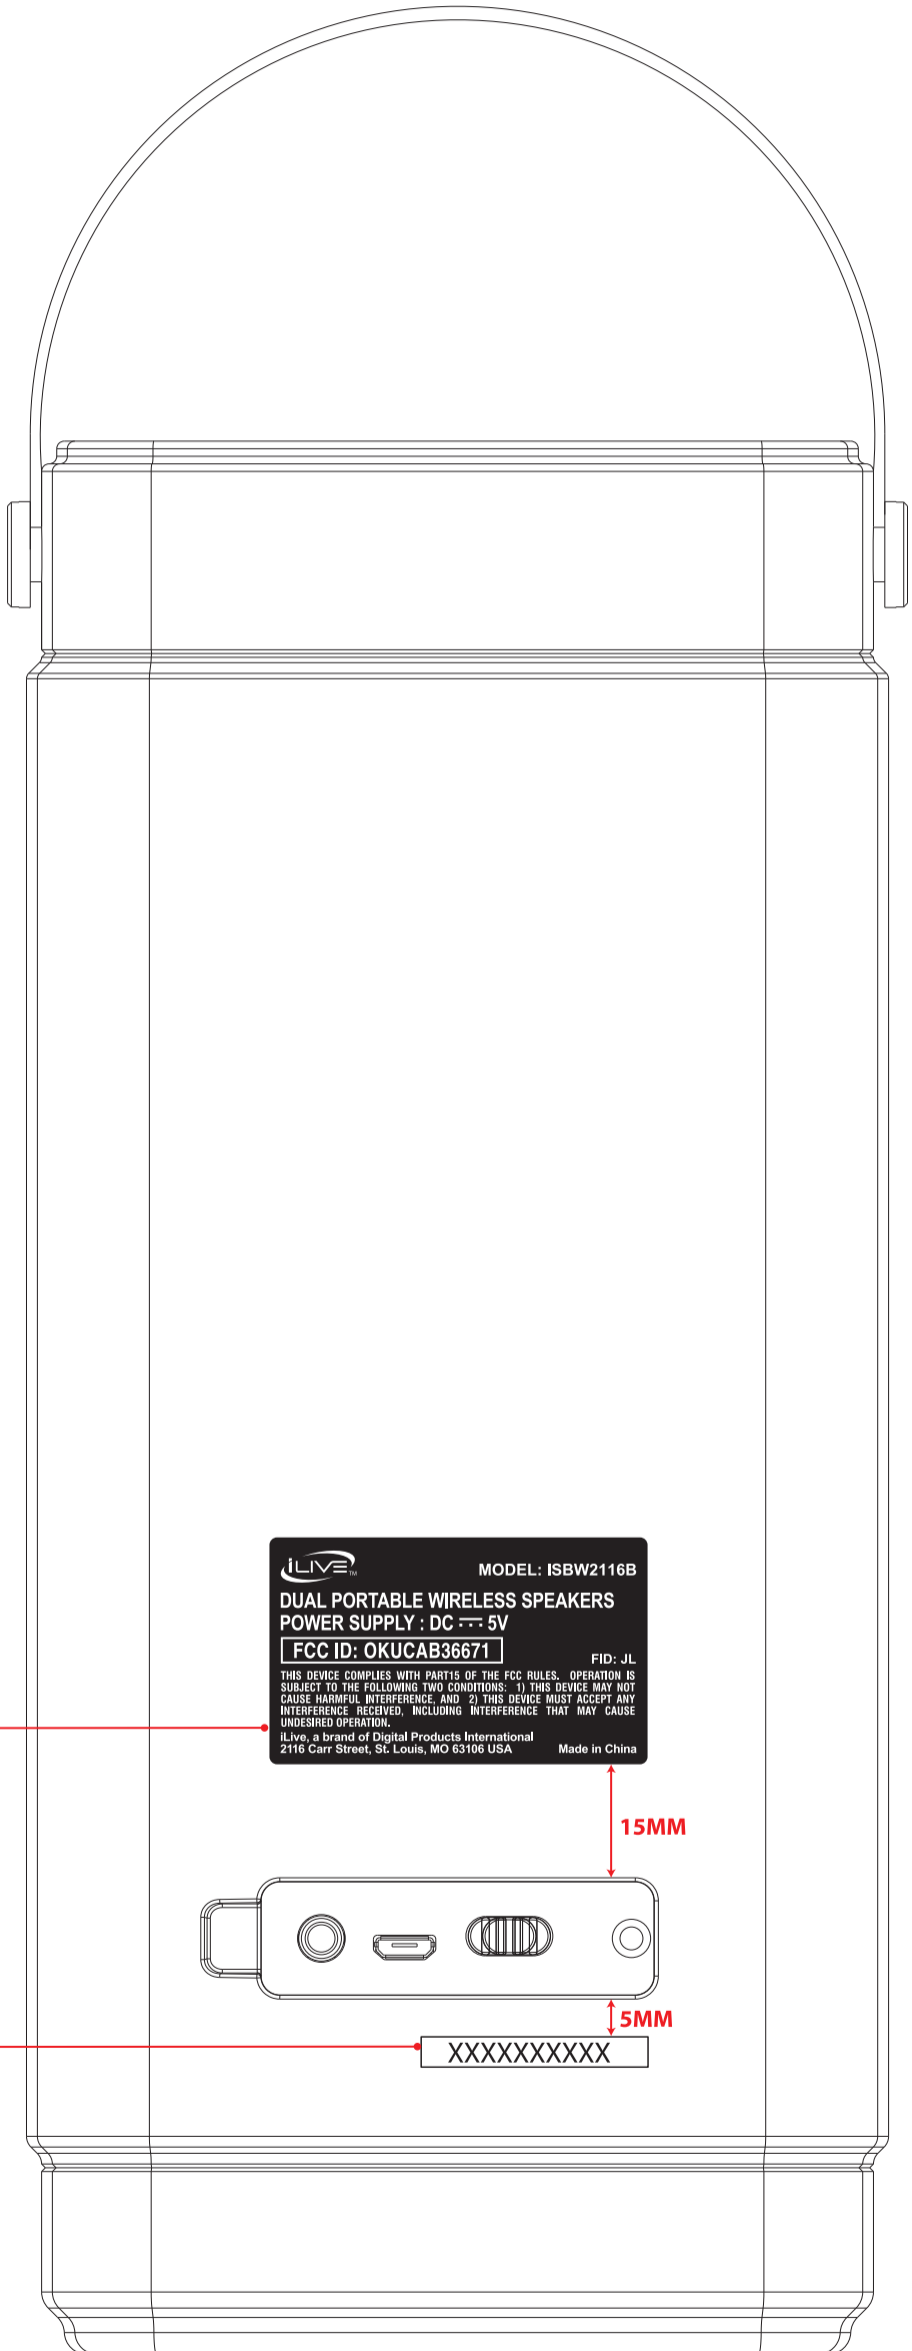

MODEL : ISBW2116B
BRAND : iLIVE
ITEM : RATING LABEL & SERIAL NUMBER LABEL
SIZE : 50(L) X 30(H)/MM
COLOR : WHITE WORDING ON BLACK BACKGROUND
DATE : JANUARY 12, 2015

DIE CUT

RATING LABEL POSITION

SERIAL NUMBER LABEL POSITION

15MM

5MM

XXXXXXXXXX