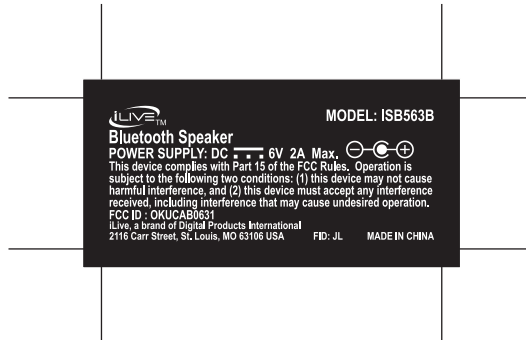

MODEL: ISB563B
TITLE: RATING LABEL
COLOR: BLACK LABEL WITH WHITE WORDINGS
SIZE: 45(L) x 20(H)/mm
DATE: DEC 14, 12.

SERIAL NO. LABEL

RATING LABEL