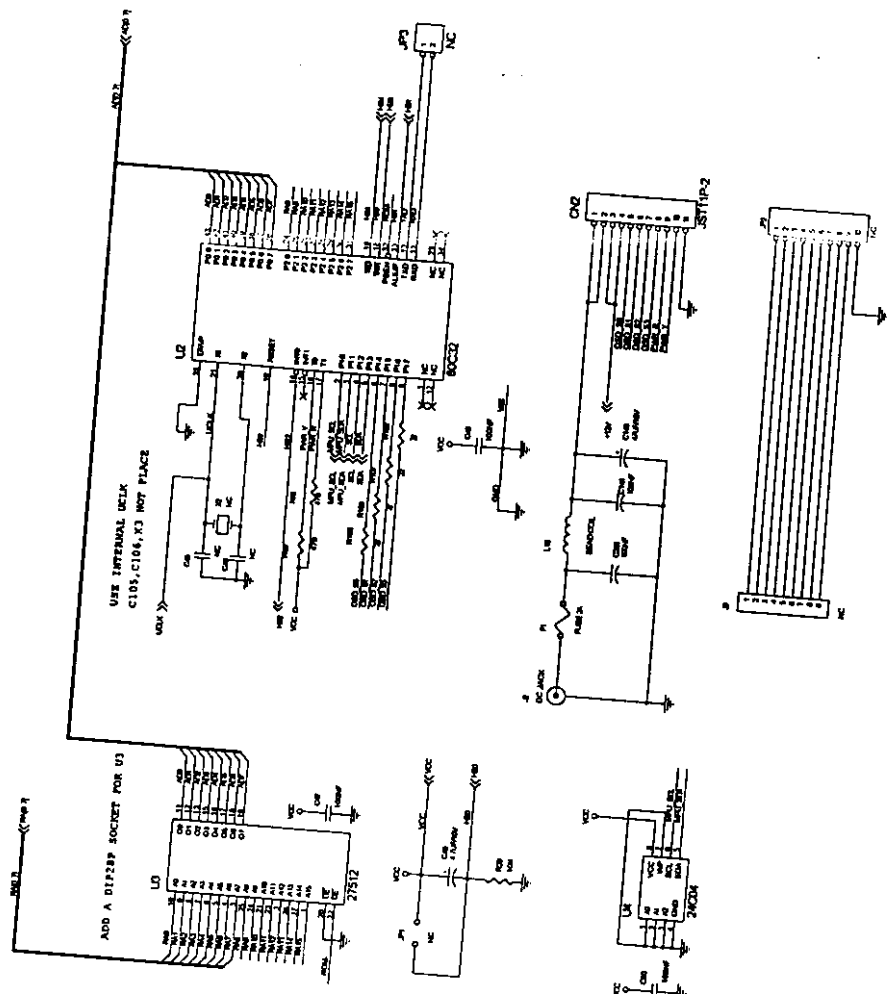

File	
Doc #	121TSA POWER
Document Number	2.1.1
Rev	1 of 1
Date	Monday, August 24, 1998
Sheet	1 of 1

U8 MUST ADD A DIP SOCKET

121TSA INCU

1/1

4k-Byte Memory Location

2k-Byte Memory Location

Title	
Size	Document Number
A	121TSA Key Board
Date:	Rev
Monday, August 24, 1998	1.1
Sheet	of
0	1