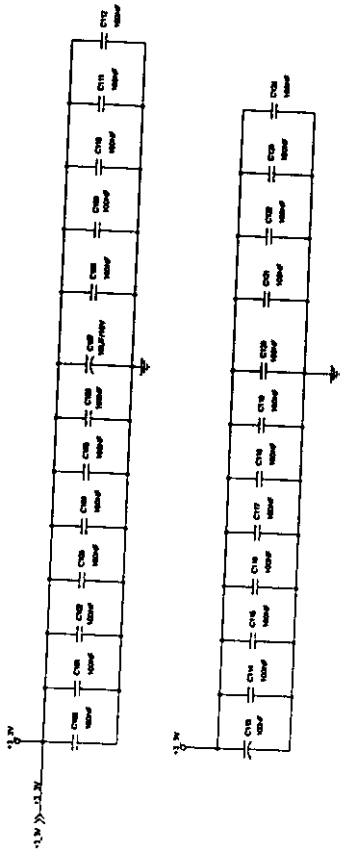

File	
Doc #	121TSA POWER
Document Number	2.1.1
Rev	1 of 1
Date	Monday, August 24, 1998
Sheet	1 of 1

U8 MUST ADD A DIP SOCKET

121TSA INCU

1/1

4k-Byte Memory Location

2k-Byte Memory Location

Title	
Size	Document Number
A	121TSA Key Board
Date:	Rev
Monday, August 24, 1998	1.1
Sheet	of
0	1