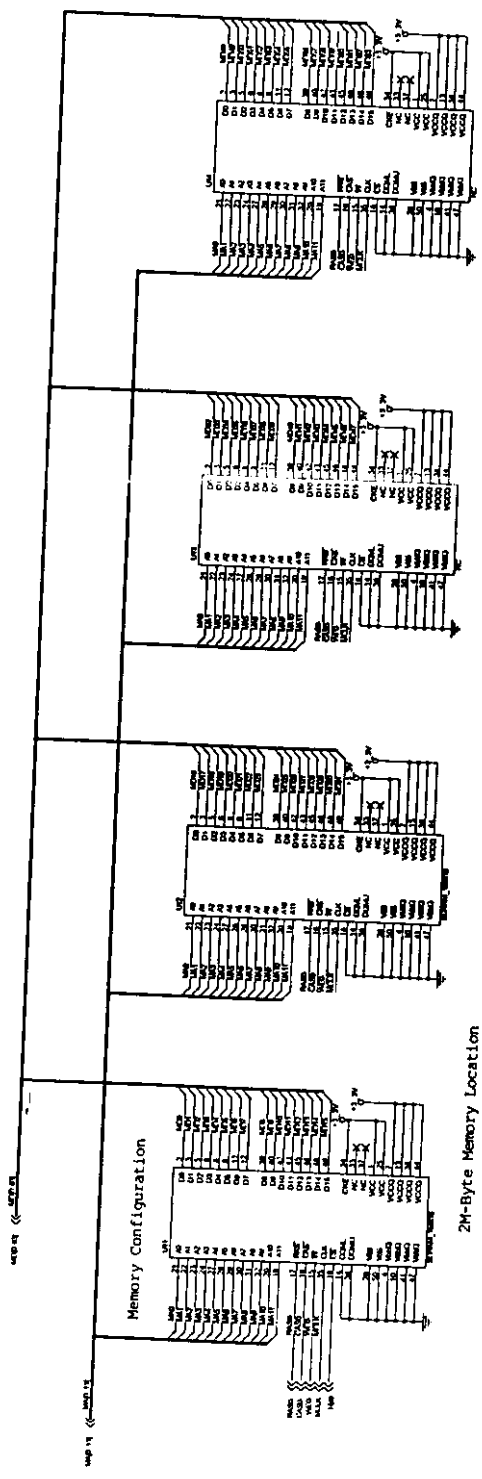

File	
Doc #	121TSA POWER
Document Number	2.1.1
Rev	1 of 1
Date	Monday, August 24, 1998
Sheet	1 of 1

U8 MUST ADD A DIP SOCKET

121TSA INCU

1/1

4k-Byte Memory Location

2k-Byte Memory Location

Title	
Size	Document Number
A	121TSA Key Board
Date:	Rev
Monday, August 24, 1998	1.1
Sheet	of
0	1