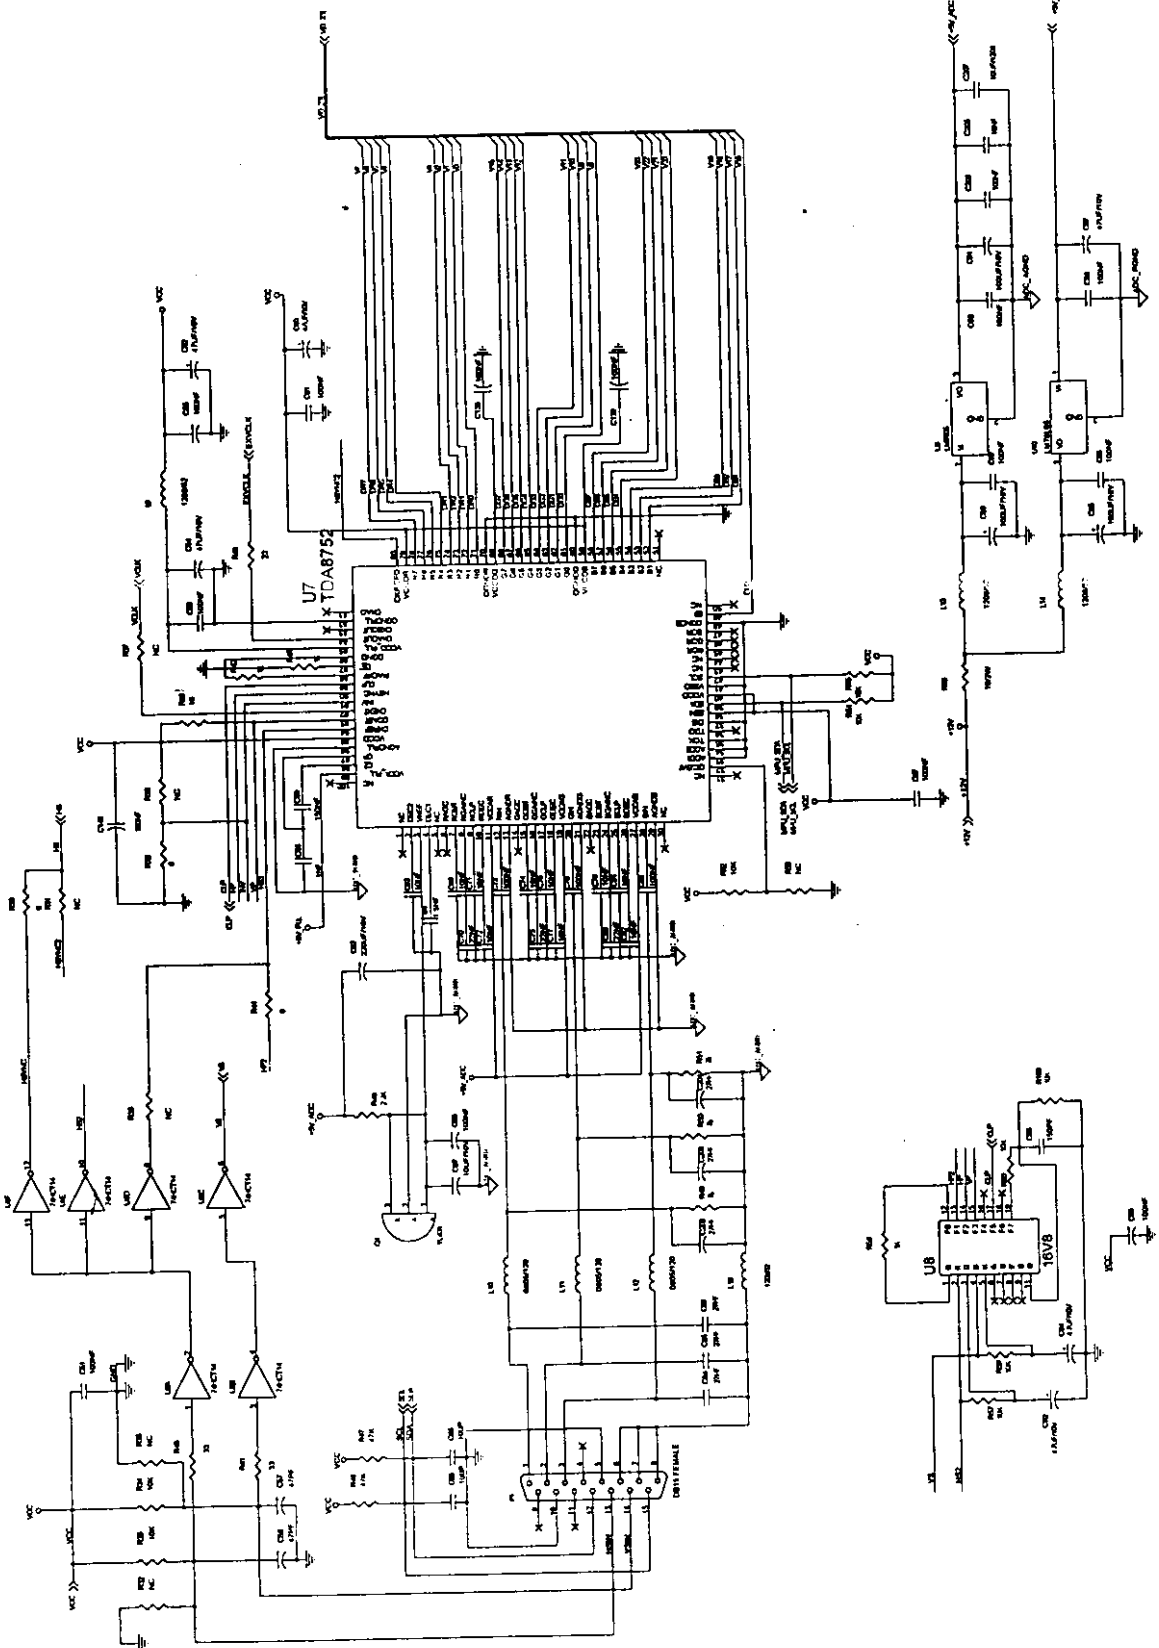

File	
Doc #	121TSA POWER
Document Number	2.1.1
Rev	1 of 1
Date	Monday, August 24, 1998
Sheet	1 of 1

U8 MUST ADD A DIP SOCKET

121TSA INCU

1/1

4k-Byte Memory Location

2k-Byte Memory Location

Title	
Size	Document Number
A	121TSA Key Board
Date:	Rev
Monday, August 24, 1998	1.1
Sheet	of
0	1