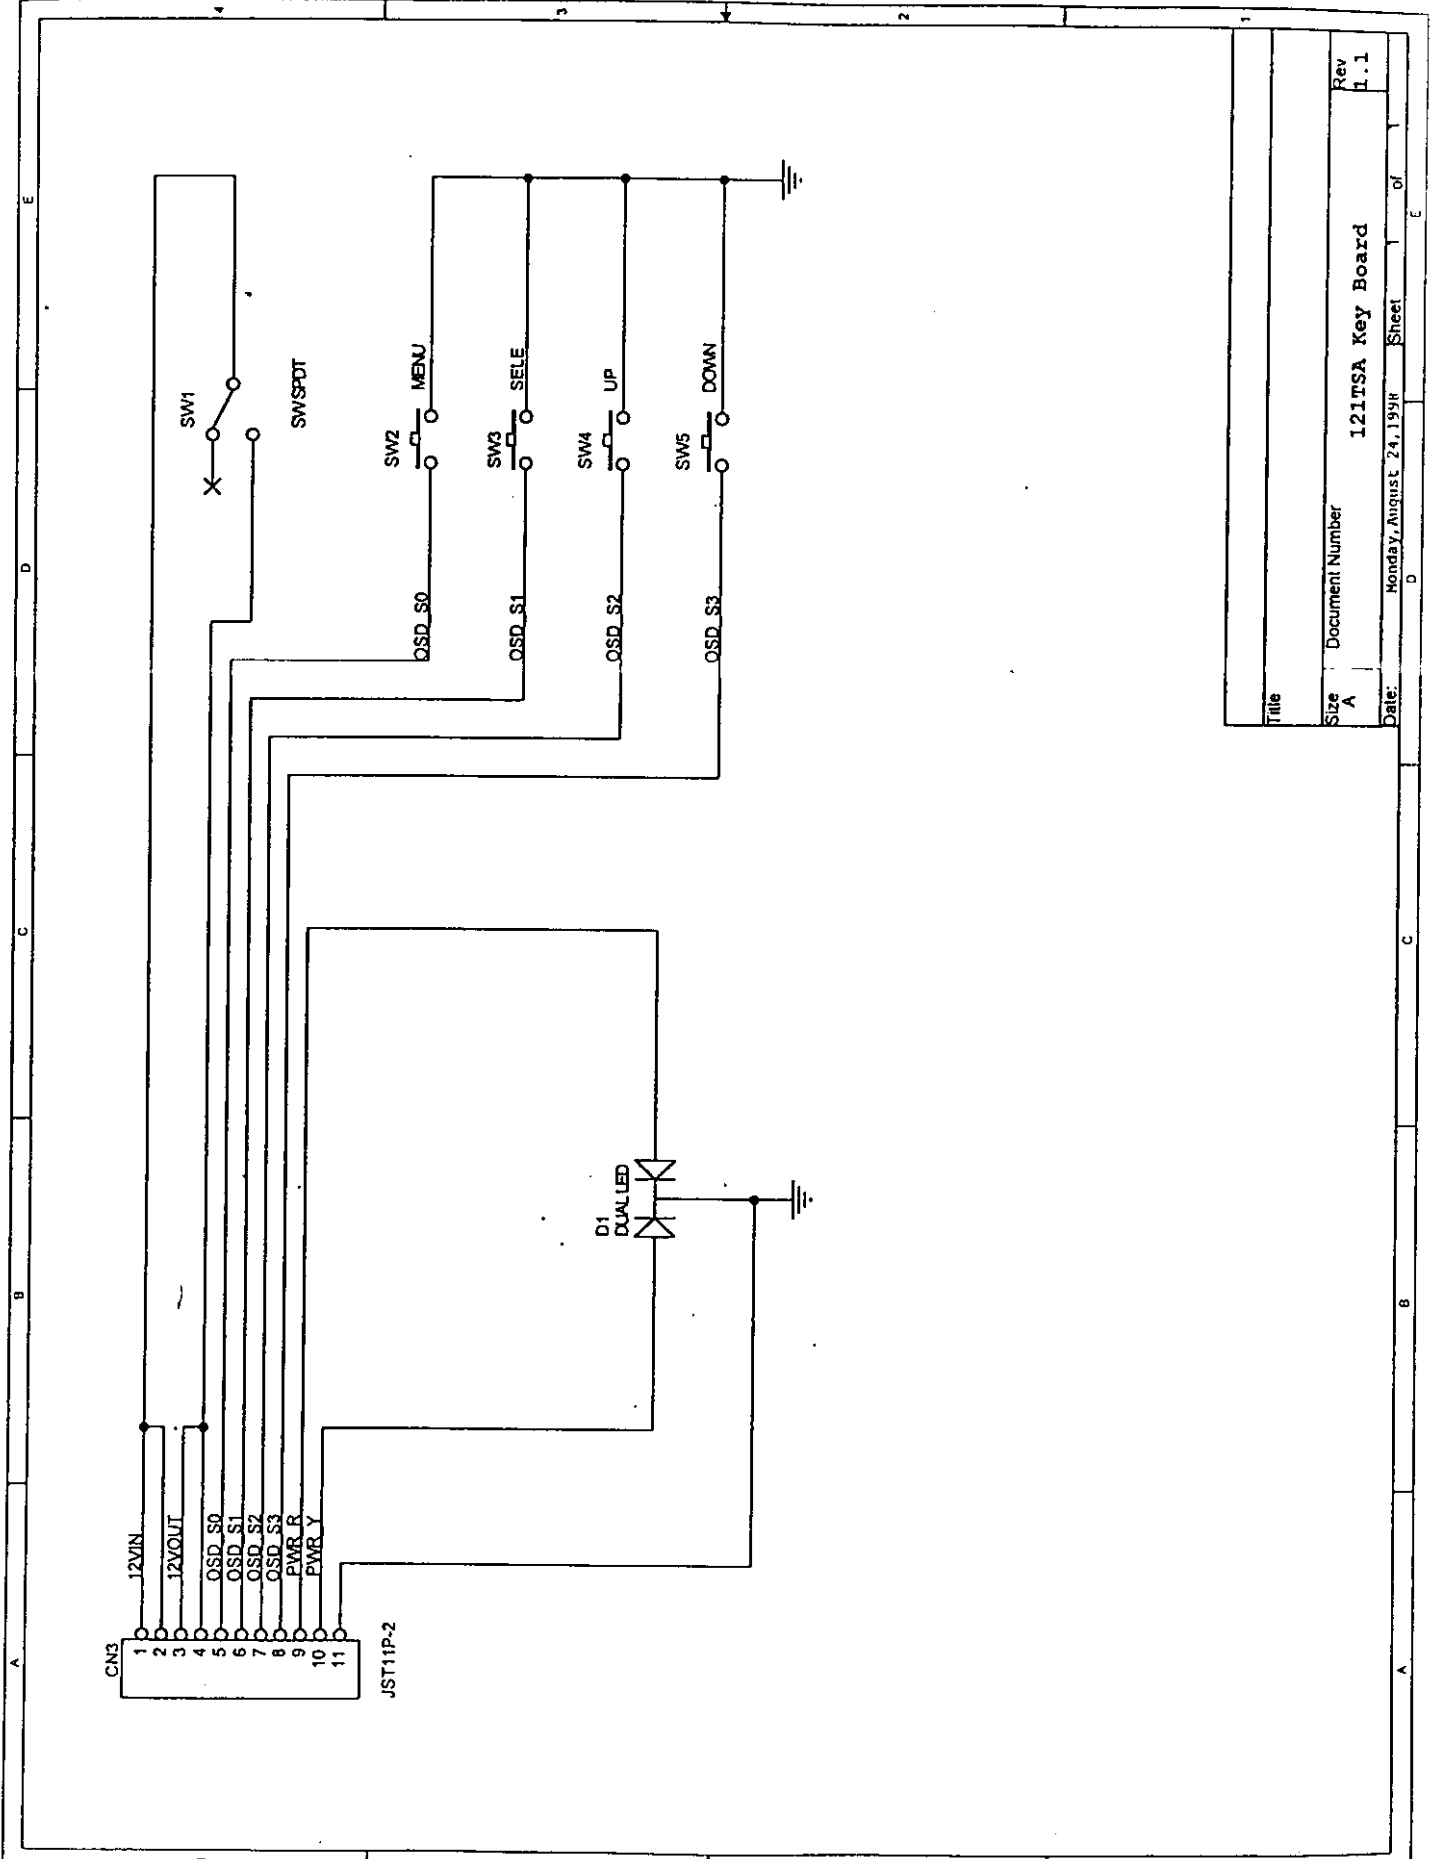

File	
Doc #	121TSA POWER
Document Number	2.1.1
Rev	1 of 1
Date	Monday, August 24, 1998
Sheet	1 of 1

U8 MUST ADD A DIP SOCKET

121TSA INCU

1/1

4k-Byte Memory Location

2k-Byte Memory Location

Title	
Size	Document Number
A	121TSA Key Board
Date:	Rev
Monday, August 24, 1998	1.1
Sheet	of
0	1