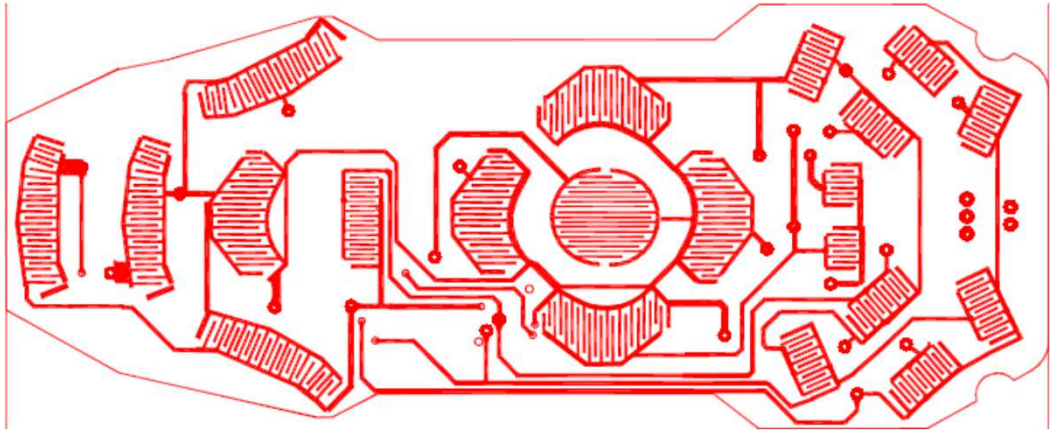

旭日實業有限公司

EARLY LIGHT INDUSTRIAL CO., LTD.

Client: Wow wee	Model No.: #8015	Product Name: Robosapien Blue tooth
Date: 2015/05/06	Ver: 00	Prepared by : Bin Jiang

HMD-14 Rev:00