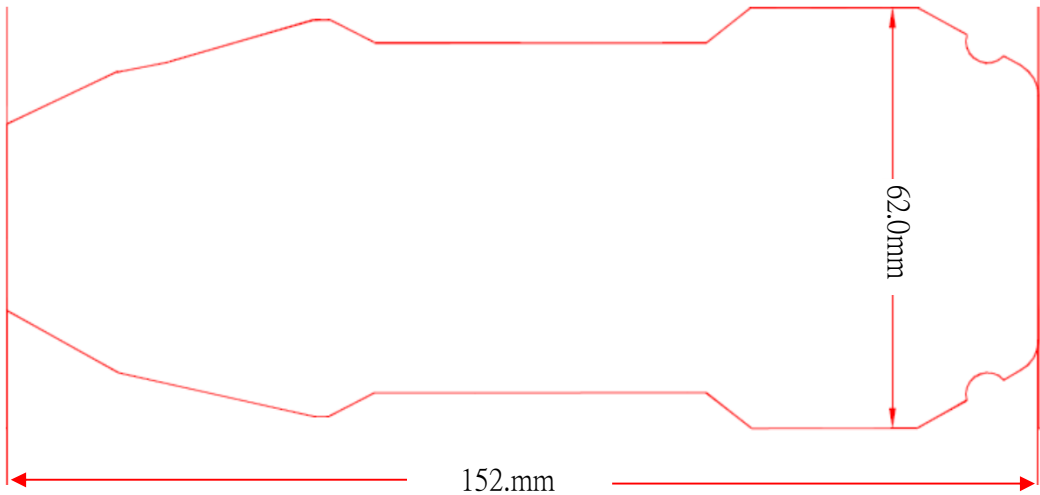

旭日實業有限公司

EARLY LIGHT INDUSTRIAL CO., LTD.

Client: Wow wee	Model No.: #8015	Product Name: Robosapien Blue tooth
Date: 2015/05/06	Ver: 00	Prepared by : Bin Jiang

HMD-14 Rev:00