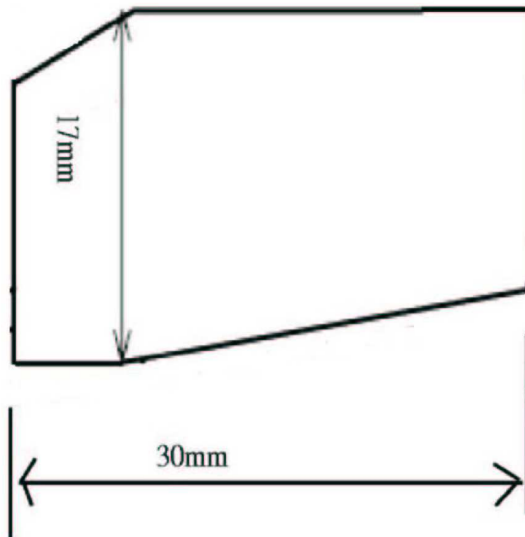

旭日實業有限公司

EARLY LIGHT INDUSTRIAL CO., LTD.

Client: Wow wee	Model No. : #8015	Product Name: Robosapien Blue tooth
Date: 2015/05/06	Ver: 00	Prepared by : Bin Jiang

HMD-04 Rev:00