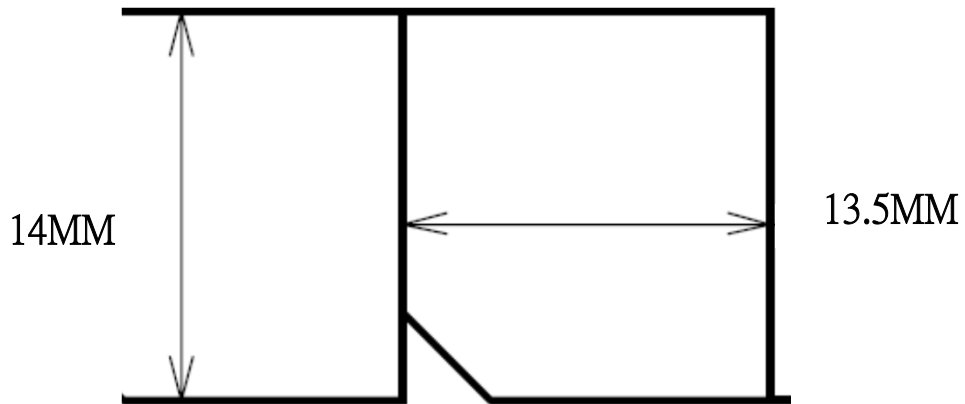

Client: Wow wee

Model No. : #8015

Product Name: Robosapien Blue tooth

Date: 2015/05/06

Ver: 00

Prepared by : Bin Jiang

HMD-15 Rev:00

旭日實業有限公司