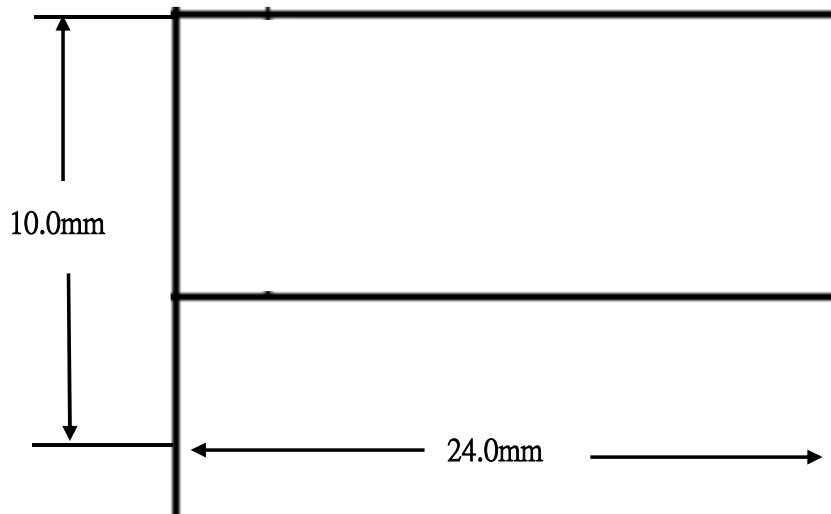

Client: Wow wee

Model No. : #8015

Product Name: Robosapien Blue tooth

Date: 2015/05/06

Ver: 00

Prepared by : Bin Jiang

HMD-05 Rev:00

旭日實業有限公司