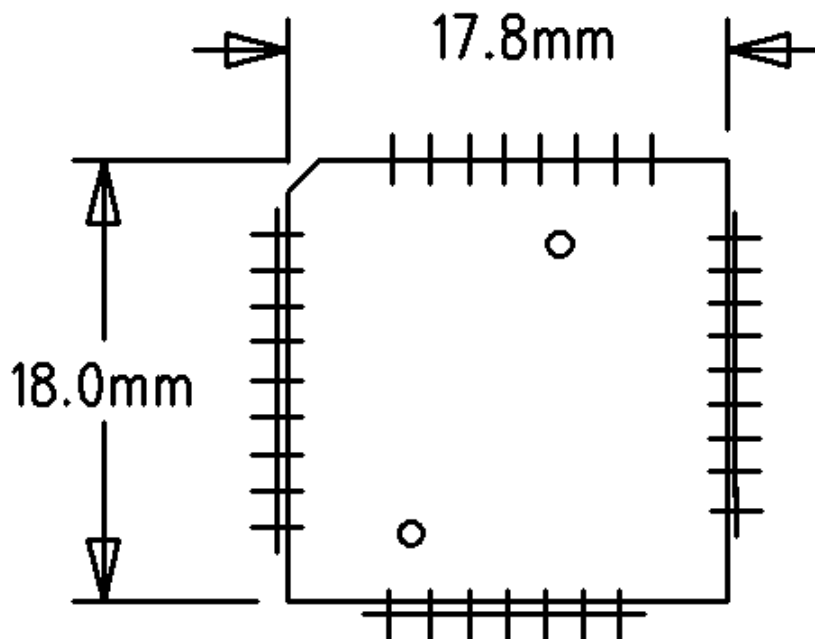

Client: Wow wee

Model No.: #8015

Product Name: Robosapien Blue tooth

Date: 2015/05/06

Ver: 00

Prepared by : Bin Jiang

HMD-13 Rev:00

旭日實業有限公司