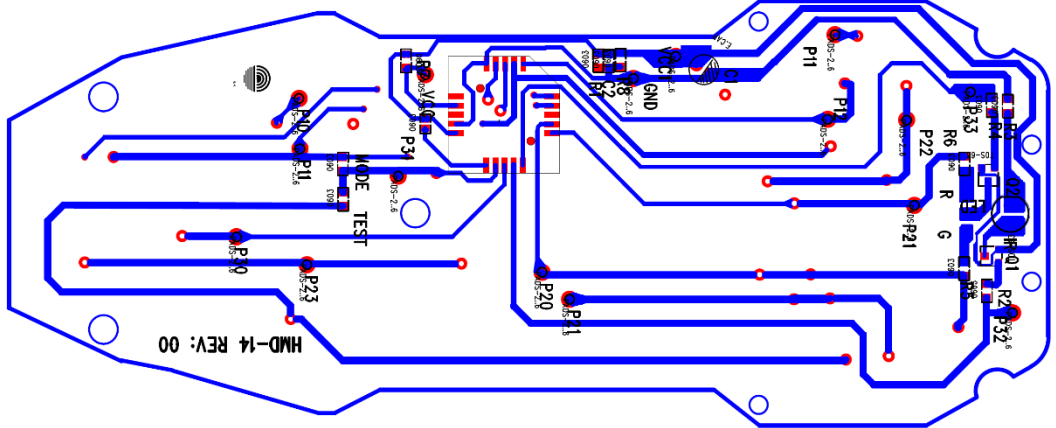

旭日實業有限公司

EARLY LIGHT INDUSTRIAL CO., LTD.

Client: Wow wee	Model No.: #8015	Product Name: Robosapien Blue tooth
Date: 2015/05/06	Ver: 00	Prepared by : Bin Jiang

HMD-14 Rev:00