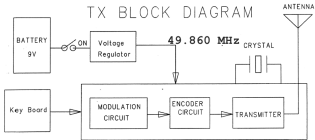

TX BLOCK DIAGRAM

IC: SPRC205A

Company: Early Night Industrial Co., Ltd
Project No. #51620
Project Name: Night Blazer
Draw No. 51620-F&E-001 Rev: 00

Date: 05-Mar-2003
DRAWN: Wan Luiping