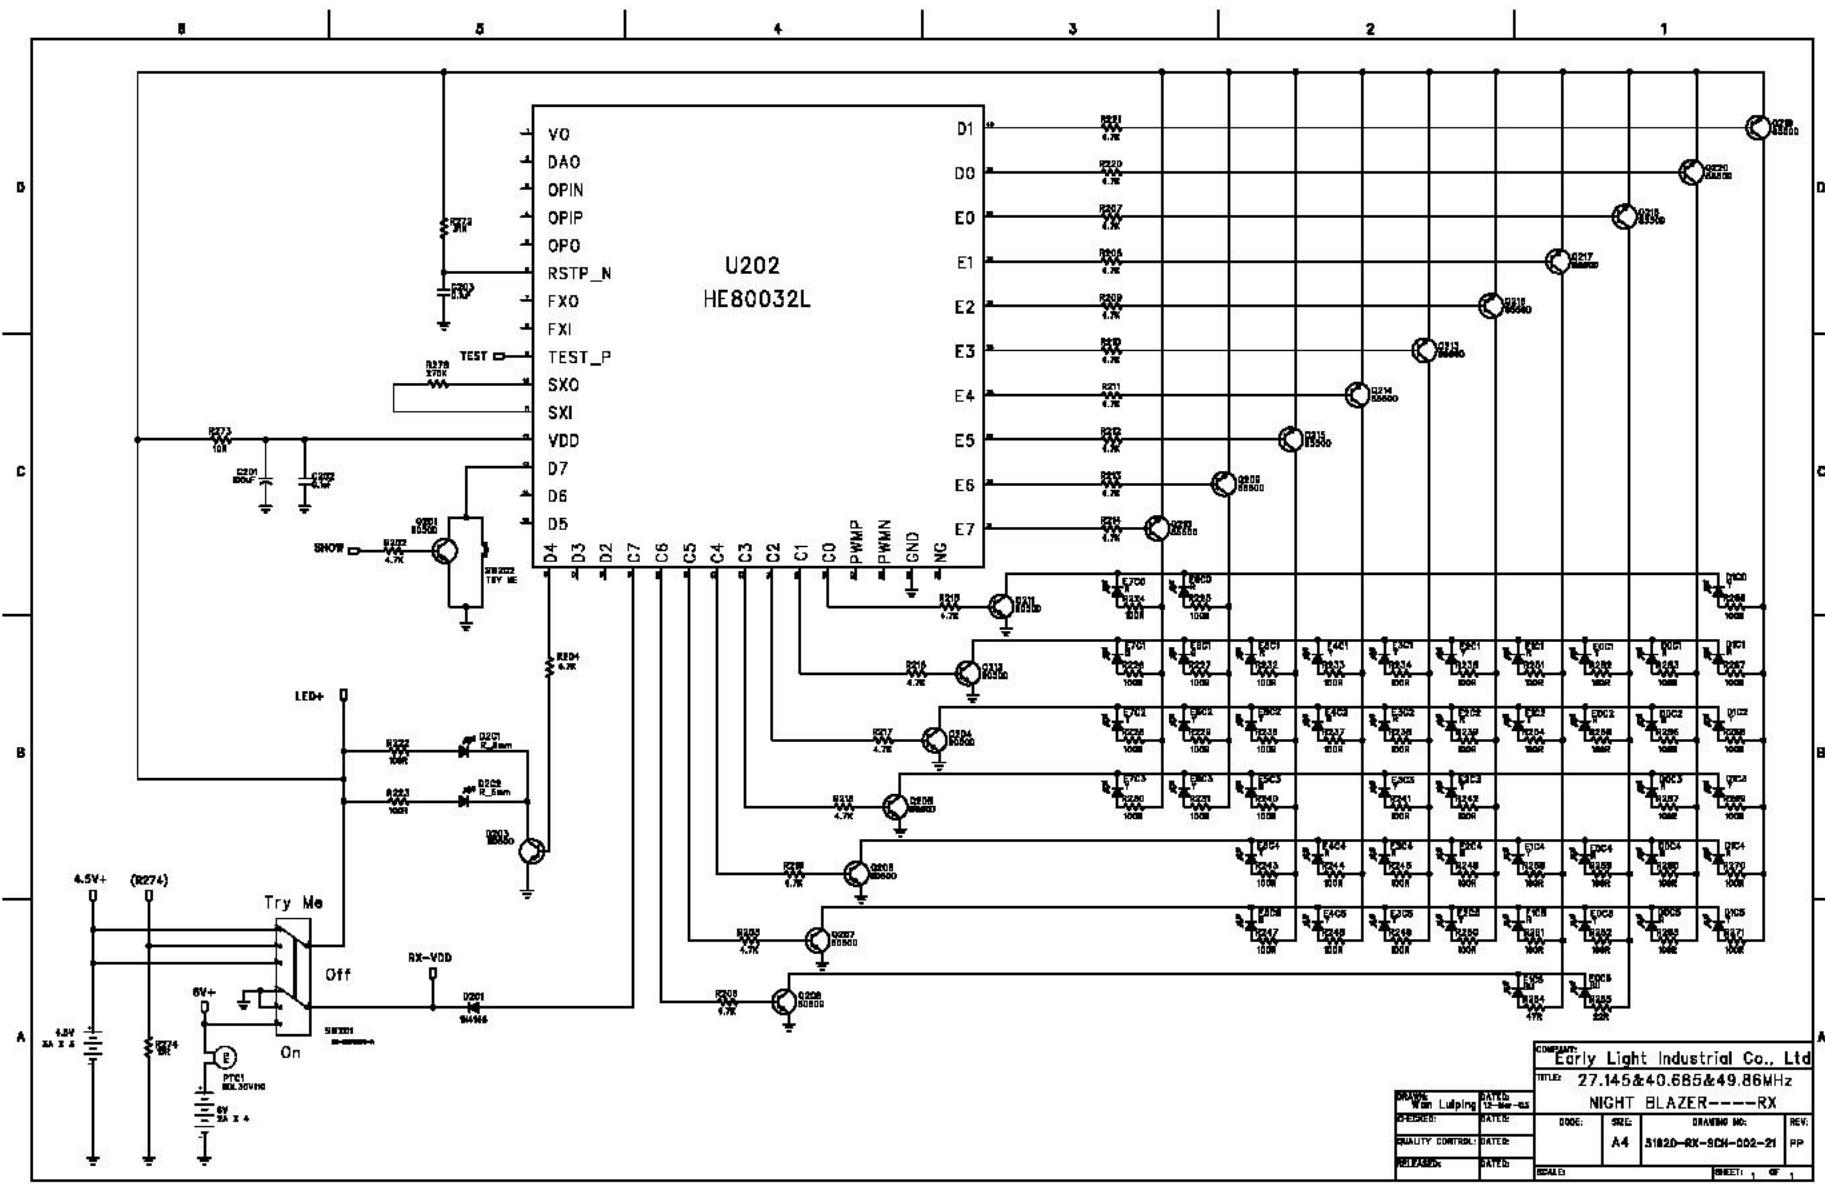

	Y101	L102	C103	C104	L103	C106	T101	C107	R104
27MHz	27.145M			22pF	22pF	5.6uH	13T BH07-873070	20pF	220
40MHz	40.685M	0.56uH	0.1uF	33pF	22pF	4.7uH	9T BH07-873381	27pF	100
48MHz	48.860M	0.47uH	0.1uF	33pF	32pF	3.3uH	9T BH07-873381	27pF	220

DRAWN: Wan Luiping	DATED: 07-Apr-2003
CHECKED:	DATED:
QUALITY CONTROL:	DATED:
RELEASED:	DATED:

BH07-873380 0.72uH

COMPANY: EARLY LIGHT INDUSTRIAL Co., Ltd.			
TITLE: 27.145&40.685&49.86MHz Night Blazer LED ---TX			
CODE:	SIZE:	DRAWING NO:	REV:
	A4	51620-TX-SCH-001-A24	PP
SCALE:		SHEET: 1 OF 1	

A

A

COMPANY:		Early Light Industrial Co., Ltd			
TITLE:		27.145&40.685&49.86MHz			
NIGHT BLAZER---RX					
DESIGNED:	DATE:	DOC:	SER:	DRAWING NO:	REV:
W. Luping	12-26-03		A4	S182D-RX-SCH-002-21	PP
QUALITY CONTROL:	DATE:				
RELEASED:	DATE:				
SCALE:		SHEET 1 OF 1			