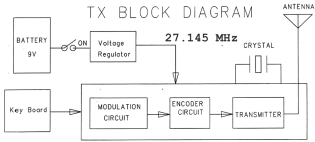

TX BLOCK DIAGRAM

IC: SPRC205A

Company: Early Night Industrial Co., Ltd
Project No. #51620
Project Name: Night Blazer
Draw No. 51620-F&E-001 Rev: 00

Date: 05-Mar-2003
DRAWN: Wan Luiping