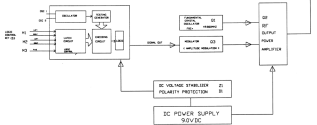

ISSUE	CHANGE SYMBOL	DATE	ISSUED BY	APP.

49.860MHZ VERSION

SDMX / EMC
IC-1
COB (DICE)

49.860MHZ VERSION

DO NOT SCALE DRAWING	TYPE	BLOCK DIAGRAM	REV	001
UNLESS OTHERWISE SPECIFIED DIMENSIONS ARE IN MILLIMETERS	ISSUED	BY	DATE	BY
GENERAL DRAWING	ISSUED	BY	DATE	BY
UNLESS OTHERWISE SPECIFIED DIMENSIONS ARE IN MILLIMETERS	ISSUED	BY	DATE	BY