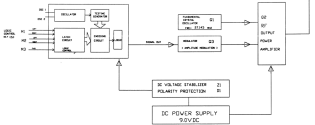

27.145MHZ VERSION

TYPE	CHANGE DETAILS	DATE	ISSUED BY	APP.

SONEX / EMC
IC-1
COS (CIDE)

27.145MHZ VERSION

DC 10V SCALE DRIVING	TYPE	BLOCK DIAGRAM	DATE	APP.
DC 10V SCALE DRIVING	TYPE	BLOCK DIAGRAM	DATE	APP.
DC 10V SCALE DRIVING	TYPE	DC AIR SURFER	DATE	APP.
DC 10V SCALE DRIVING	TYPE	DC AIR SURFER	DATE	APP.