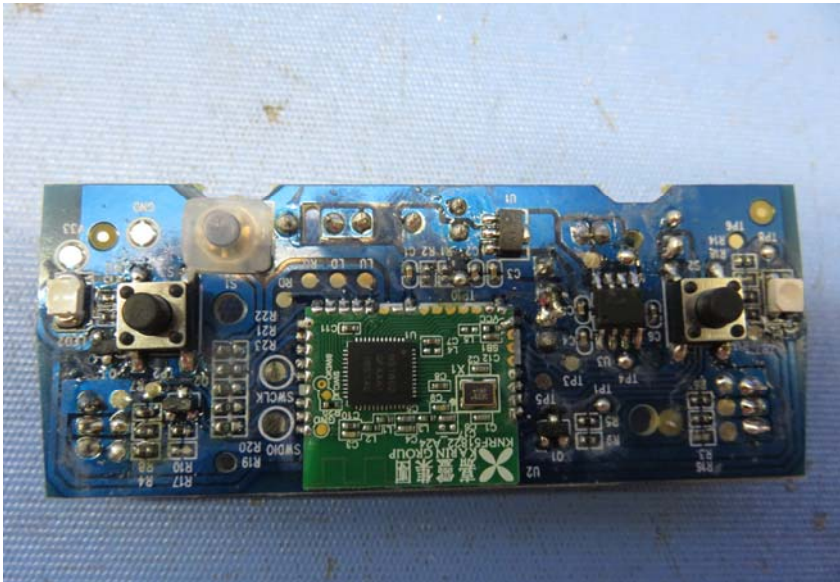

INTERTEK TESTING SERVICE
Equipment Photographs

(Internal)

FCC ID: OKP4900
IC: 7091A-4900

INTERTEK TESTING SERVICE
Equipment Photographs

(Internal)

INTERTEK TESTING SERVICE
Equipment Photographs

(Internal)

INTERTEK TESTING SERVICE
Equipment Photographs

(Internal)

FCC ID: OKP4900
IC: 7091A-4900

INTERTEK TESTING SERVICE
Equipment Photographs

(Internal)

FCC ID: OKP4900
IC: 7091A-4900

INTERTEK TESTING SERVICE
Equipment Photographs

(Internal)

FCC ID: OKP4900
IC: 7091A-4900