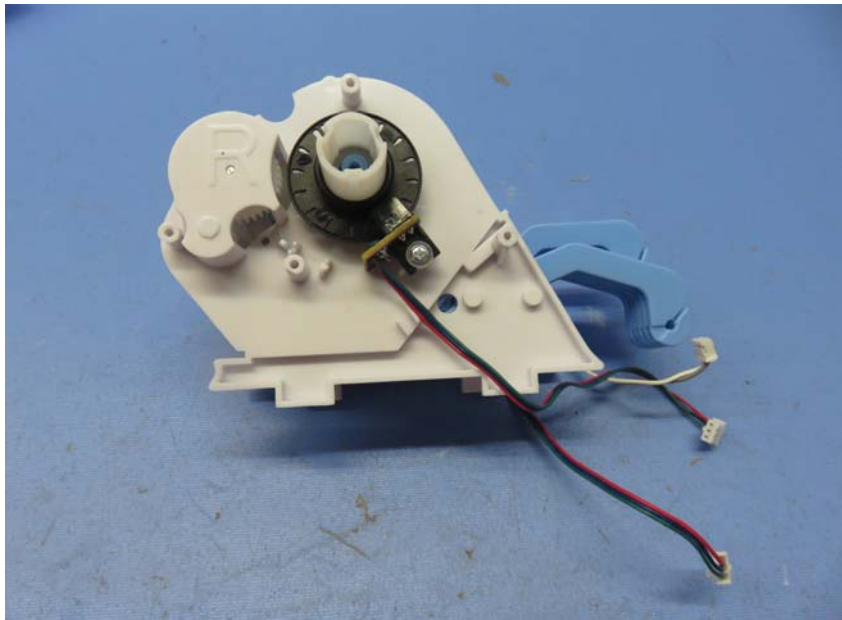

INTERTEK TESTING SERVICE
Equipment Photographs

(Internal)

FCC ID: OKP4900
IC: 7091A-4900

INTERTEK TESTING SERVICE
Equipment Photographs

(Internal)

INTERTEK TESTING SERVICE
Equipment Photographs

(Internal)

INTERTEK TESTING SERVICE
Equipment Photographs

(Internal)

FCC ID: OKP4900
IC: 7091A-4900

INTERTEK TESTING SERVICE
Equipment Photographs

(Internal)

FCC ID: OKP4900
IC: 7091A-4900

INTERTEK TESTING SERVICE
Equipment Photographs

(Internal)

FCC ID: OKP4900
IC: 7091A-4900