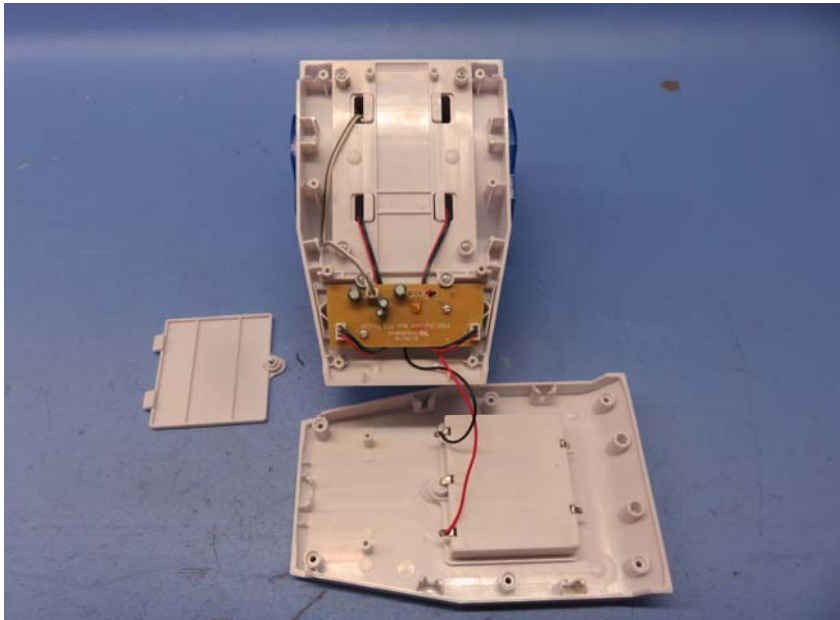

INTERTEK TESTING SERVICE
Equipment Photographs

(Internal)

FCC ID: OKP4900
IC: 7091A-4900

INTERTEK TESTING SERVICE
Equipment Photographs

(Internal)

INTERTEK TESTING SERVICE
Equipment Photographs

(Internal)

INTERTEK TESTING SERVICE
Equipment Photographs

(Internal)

FCC ID: OKP4900
IC: 7091A-4900

INTERTEK TESTING SERVICE
Equipment Photographs

(Internal)

FCC ID: OKP4900
IC: 7091A-4900

INTERTEK TESTING SERVICE
Equipment Photographs

(Internal)

FCC ID: OKP4900
IC: 7091A-4900