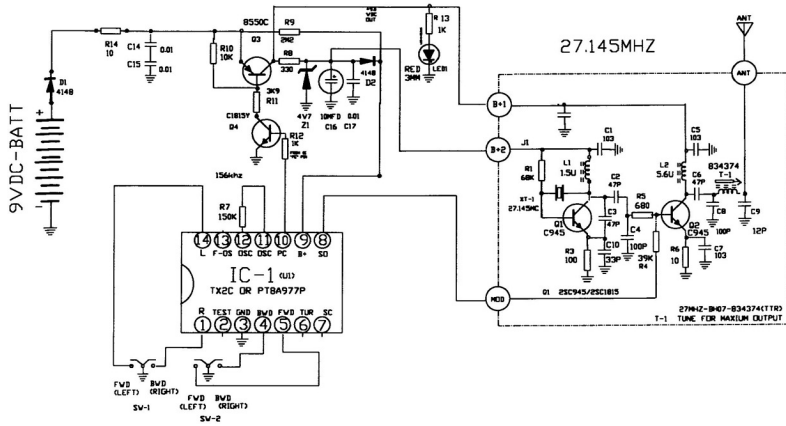

# 27.145MHZ VERSION

DO NOT SCALE DRAWING	TITLE		Q'TY	UNIT
UNLESS OTHERWISE SPECIFIC DEC #0.1 ANGLE #1°	MATERIAL	VERSION	FINISH	SCALE
GENERAL DRAFT	RC BEE	27.145 MHZ	SECTION - TX	PART NO. 412-300T27-0001
UNLESS OTHERWISE SPECIFIC WALL THICKNESS	DRAWN	CHECKED	APPROVED	SIZE A4
	BLEE 11/04/2002		11/04/2002	