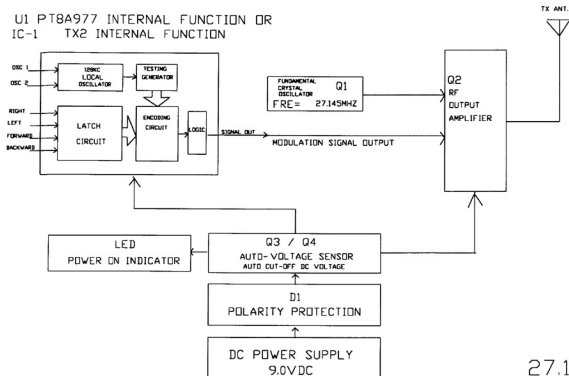

27.145MHZ VERSION

ISSUE	CHANGE DETAIL	DATE	CHECKED	APP.

U1 PT8A977 INTERNAL FUNCTION OR
IC-1 TX2 INTERNAL FUNCTION

27.145MHZ VERSION

DO NOT SCALE DRAWING	TITLE	BLOCK DIAGRAM	D'TY	UNIT
UNLESS OTHERWISE SPECIFIC DEC #31 ANGLE 31°	MATERIAL	27.145MHZ TX SIDE	FINISH	SCALE
GENERAL DRAFT	MODEL	RC BEE	PART NO.	412-300B027-0001
UNLESS OTHERWISE SPECIFIC WALL THICKNESS	DRAWN	15/04/2002	CHECKED	APPROVED