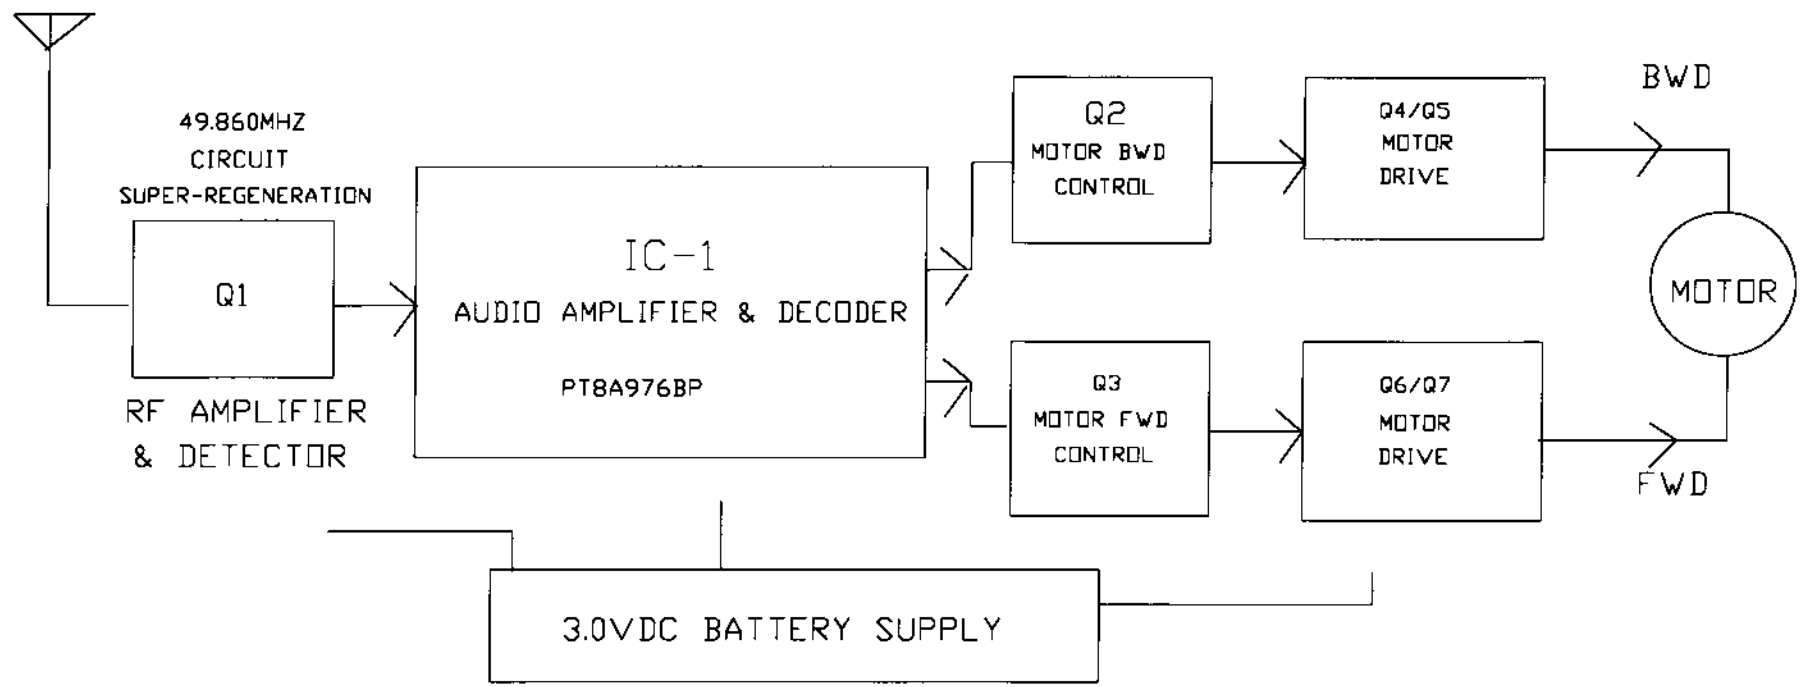

ISSUE	CHANGE DETAIL	DATE	CHECKED	APP.

DO NOT SCALE DRAWING	TITLE	RX BLOCK DIAGRAM-	QTY	UNIT
UNLESS OTHERWISE SPECIFIC DEC ±0.1 ANGLE ±1°	MATERIAL	49.860 MHZ	FINISH	SCALE
GENERAL DRAFT	MODEL	PLAYDOH RC CAR	PART NO.	RBD298- 49A
UNLESS OTHERWISE SPECIFIC WALL THICKNESS	DRAWN	BLEE 15/10/200	CHECKED	APPROVED
				SIZE A4