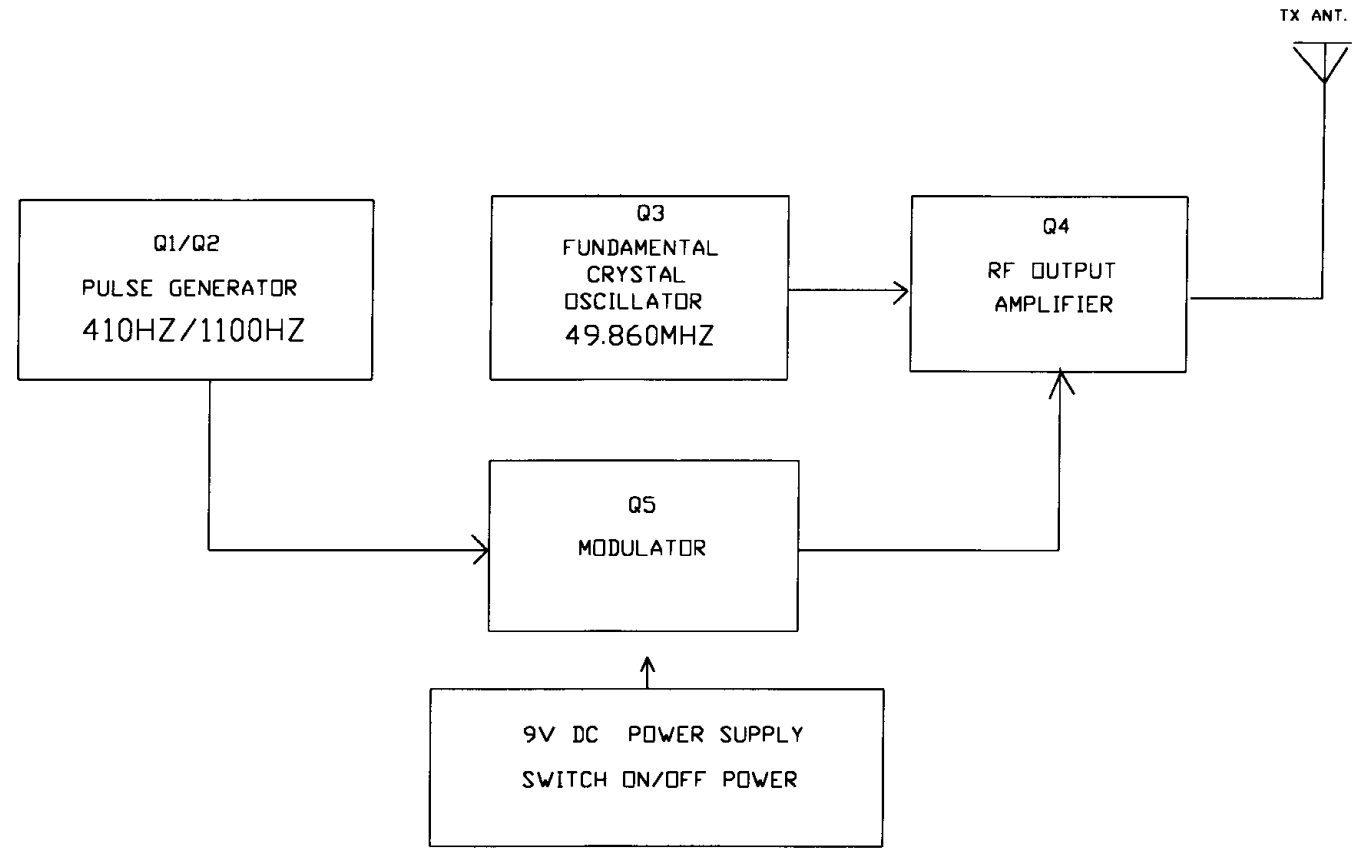

49.860MHZ VERSION

ISSUE	CHANGE DETAIL	DATE	CHECKED	APP.

DO NOT SCALE DRAWING	TITLE BLOCK DIAGRAM		QTY	UNIT
UNLESS OTHERWISE SPECIFIC DEC ±0.1 ANGLE ±1°	MATERIAL 49.860 MHZ	FINISH		SCALE
GENERAL DRAFT	MODEL PLAYDOH RC CAR	PART NO. BD-PD298-49A	⊕	
UNLESS OTHERWISE SPECIFIC WALL THICKNESS	DRAWN BLEE 15TH OCT 2001	CHECKED	APPROVED	SIZE A4