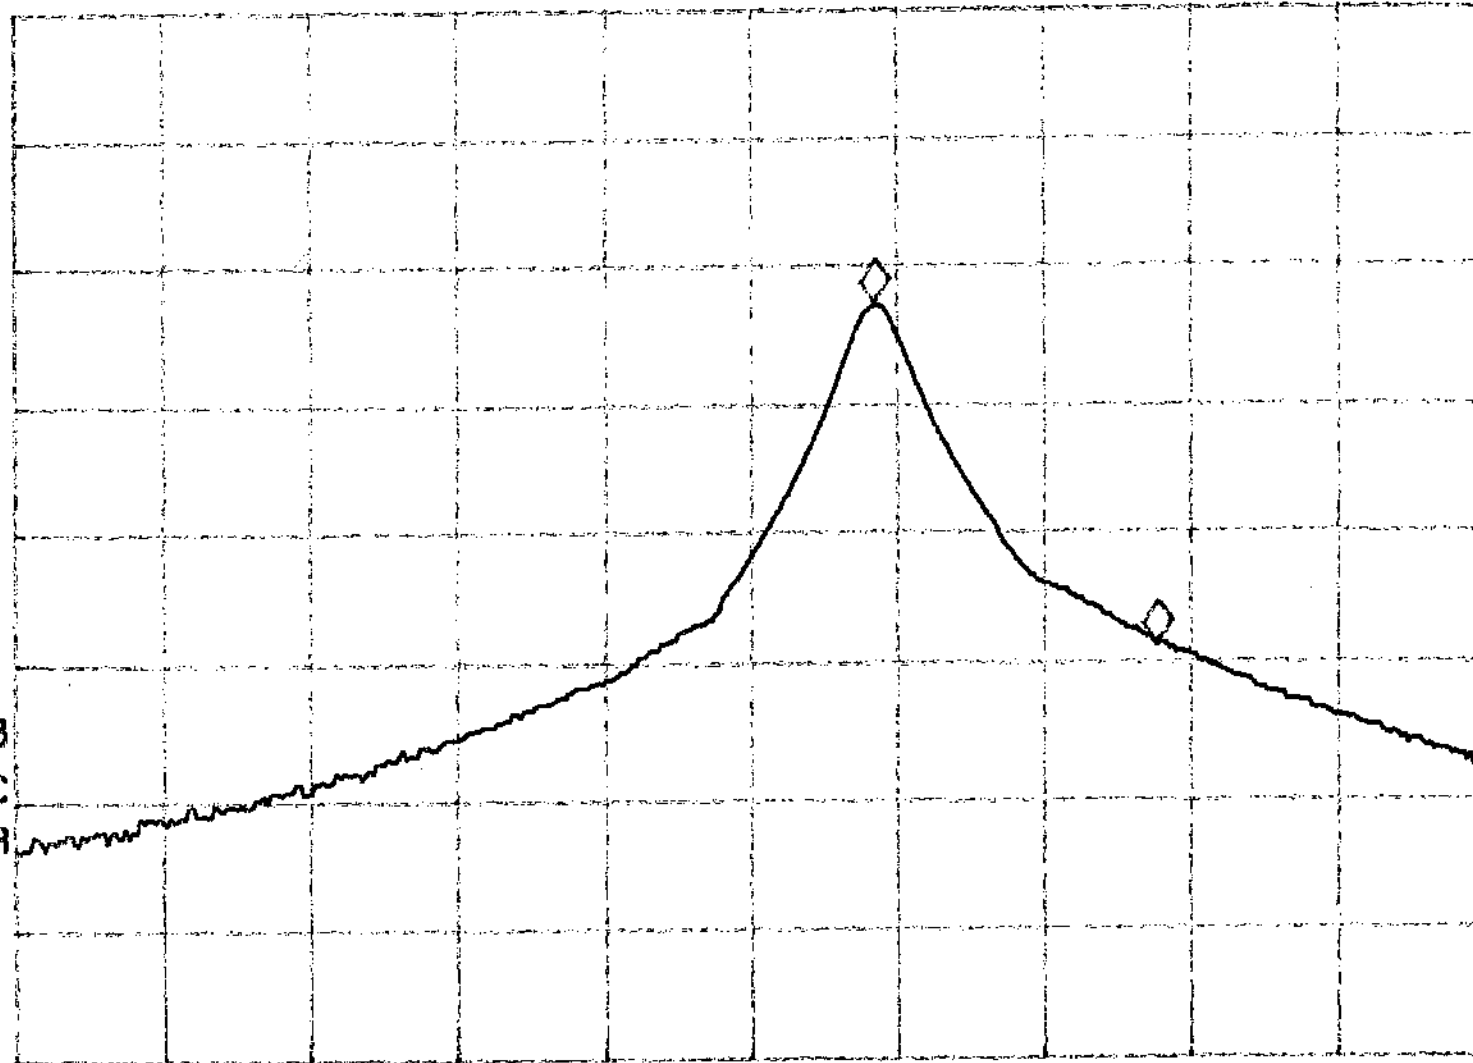

47

MKR 61.6 KHz  
-26.08 dB

REF 97.0 dBμV AT 10 dB

PEAK  
LOG  
10  
dB/

VA SB  
SC FC  
CORR

START 26.9600 MHz

#RES BW 10 KHz

STOP 27.2800 MHz

#VBW 30 KHz

#SWP 1.00 sec