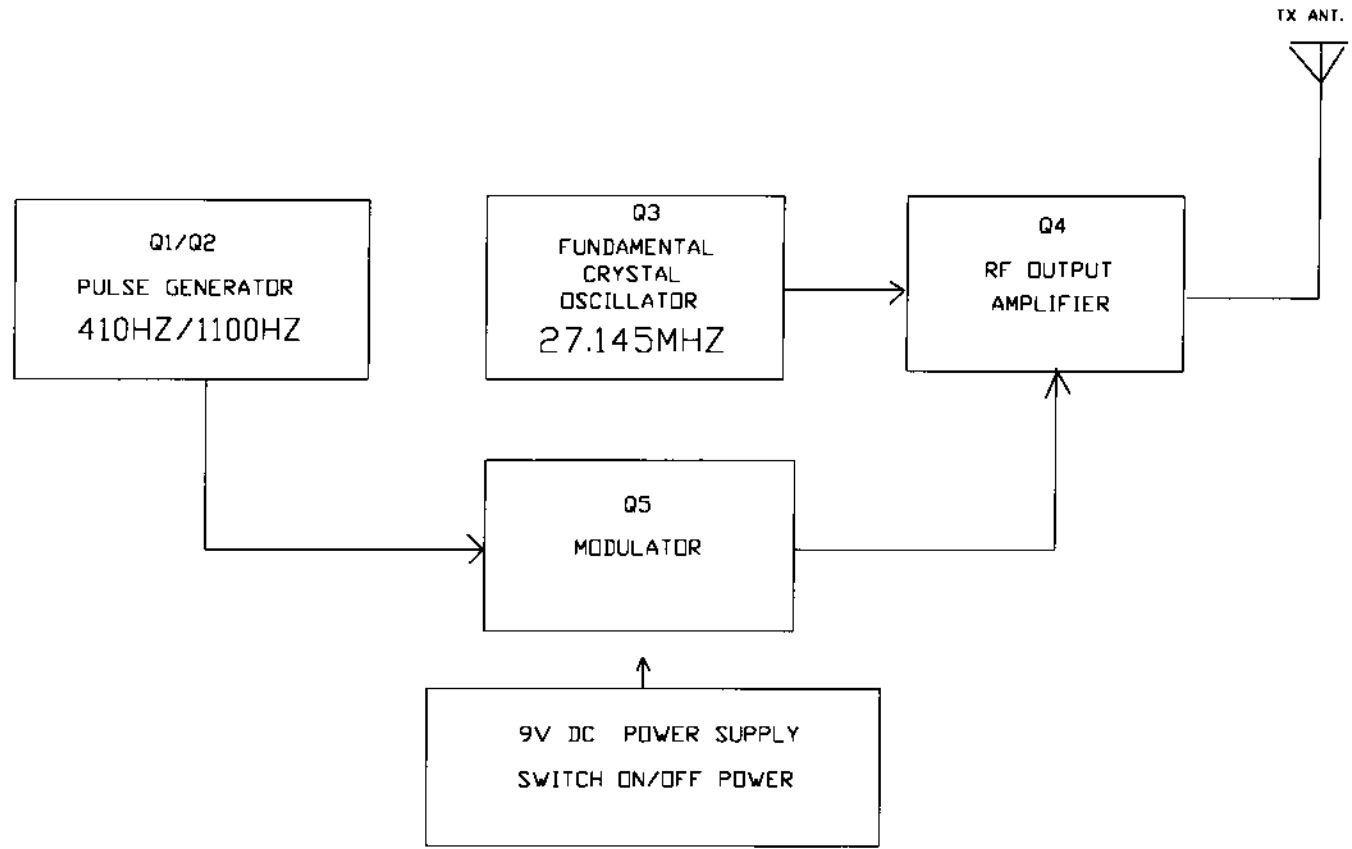

27.145MHZ VERSION

ISSUE	CHANGE DETAIL	DATE	CHECKED	APP.

DO NOT SCALE DRAWING	TITLE	BLOCK DIAGRAM	QTY	UNIT
UNLESS OTHERWISE SPECIFIC DEC ±0.1 ANGLE ±1°	MATERIAL	27.145 MHZ	FINISH	SCALE
GENERAL DRAFT	MODEL	PLAYDOH RC CAR	PART NO. BD-PD298-27A	④
UNLESS OTHERWISE SPECIFIC WALL THICKNESS	DRAWN	15TH OCT 2001	CHECKED	APPROVED
				SIZE A4